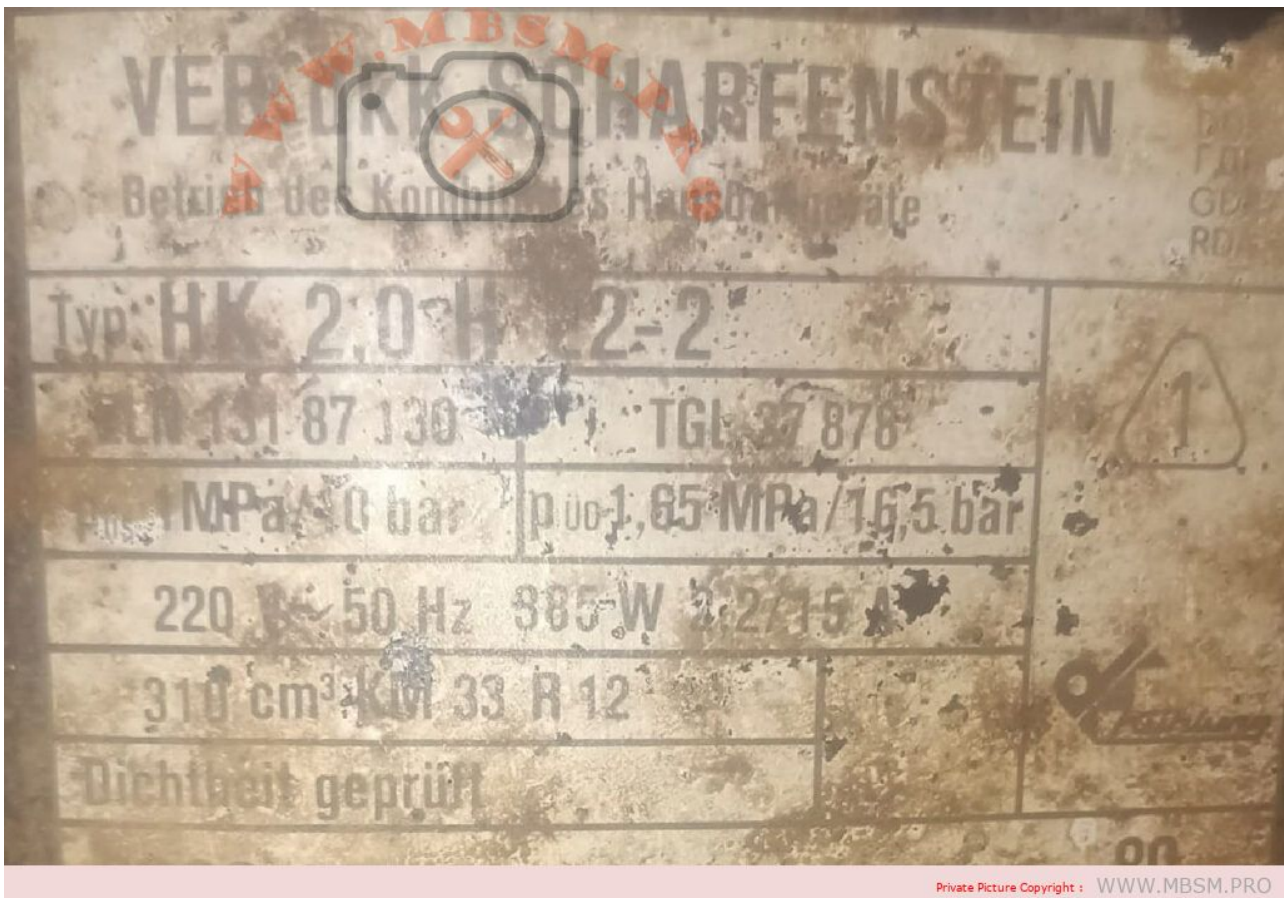

1bp/hbp, 1/2 hp-, 424 W

**Mbsm.pro, Compressor,
tgl27878, tgl27 878, VEB dkk
Scharfenstein, 1993, R12, 3/8
hp++, 1/2 hp-, 385 w, Cooling
Compressor, 0 °C 10 °C,
Replaced by GP12TB**

written by Lilianne | 12 January 2024

Mbsm.pro, Compressor, tgl27878, tgl27 878, VEB dkk