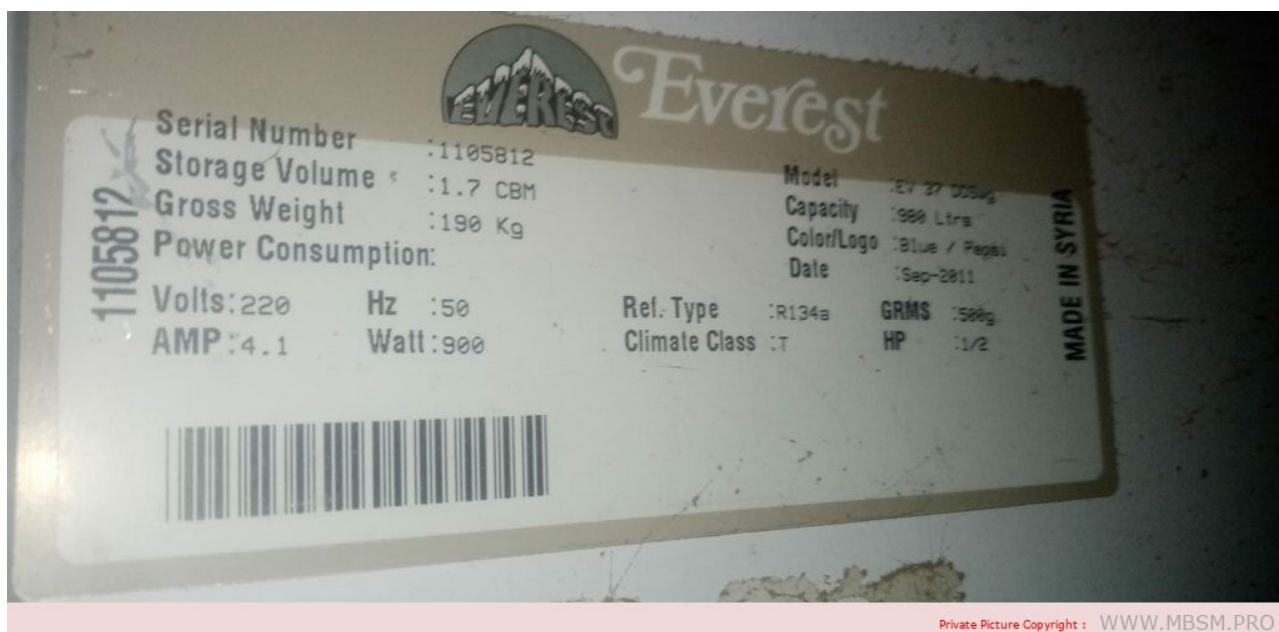

**Mbsm.pro, Tee compressor ,
AE881YC, AE 881 YC, 881 kcal,
1024 w, Hbp, 1/3 hp++,
220-240VAC 50Hz, LRA: 17.0,
MADE IN TURKEY**

written by Lilianne | 12 January 2024

Mbsm.pro, Tee compressor , AE881YC, AE 881 YC, 881 kcal, 1024

w, Hbp, 1/3 hp++, 220-240VAC 50Hz, LRA: 17.0, MADE IN TURKEY

**Everest, refrigerator,
EV37dds, 4.1 A, 900 w, 980 L,
R134a, Compressor, 1/2 hp,
double door, Dimensions : H
200 cm, W 116 cm, D 65 cm**

written by Lilianne | 12 January 2024