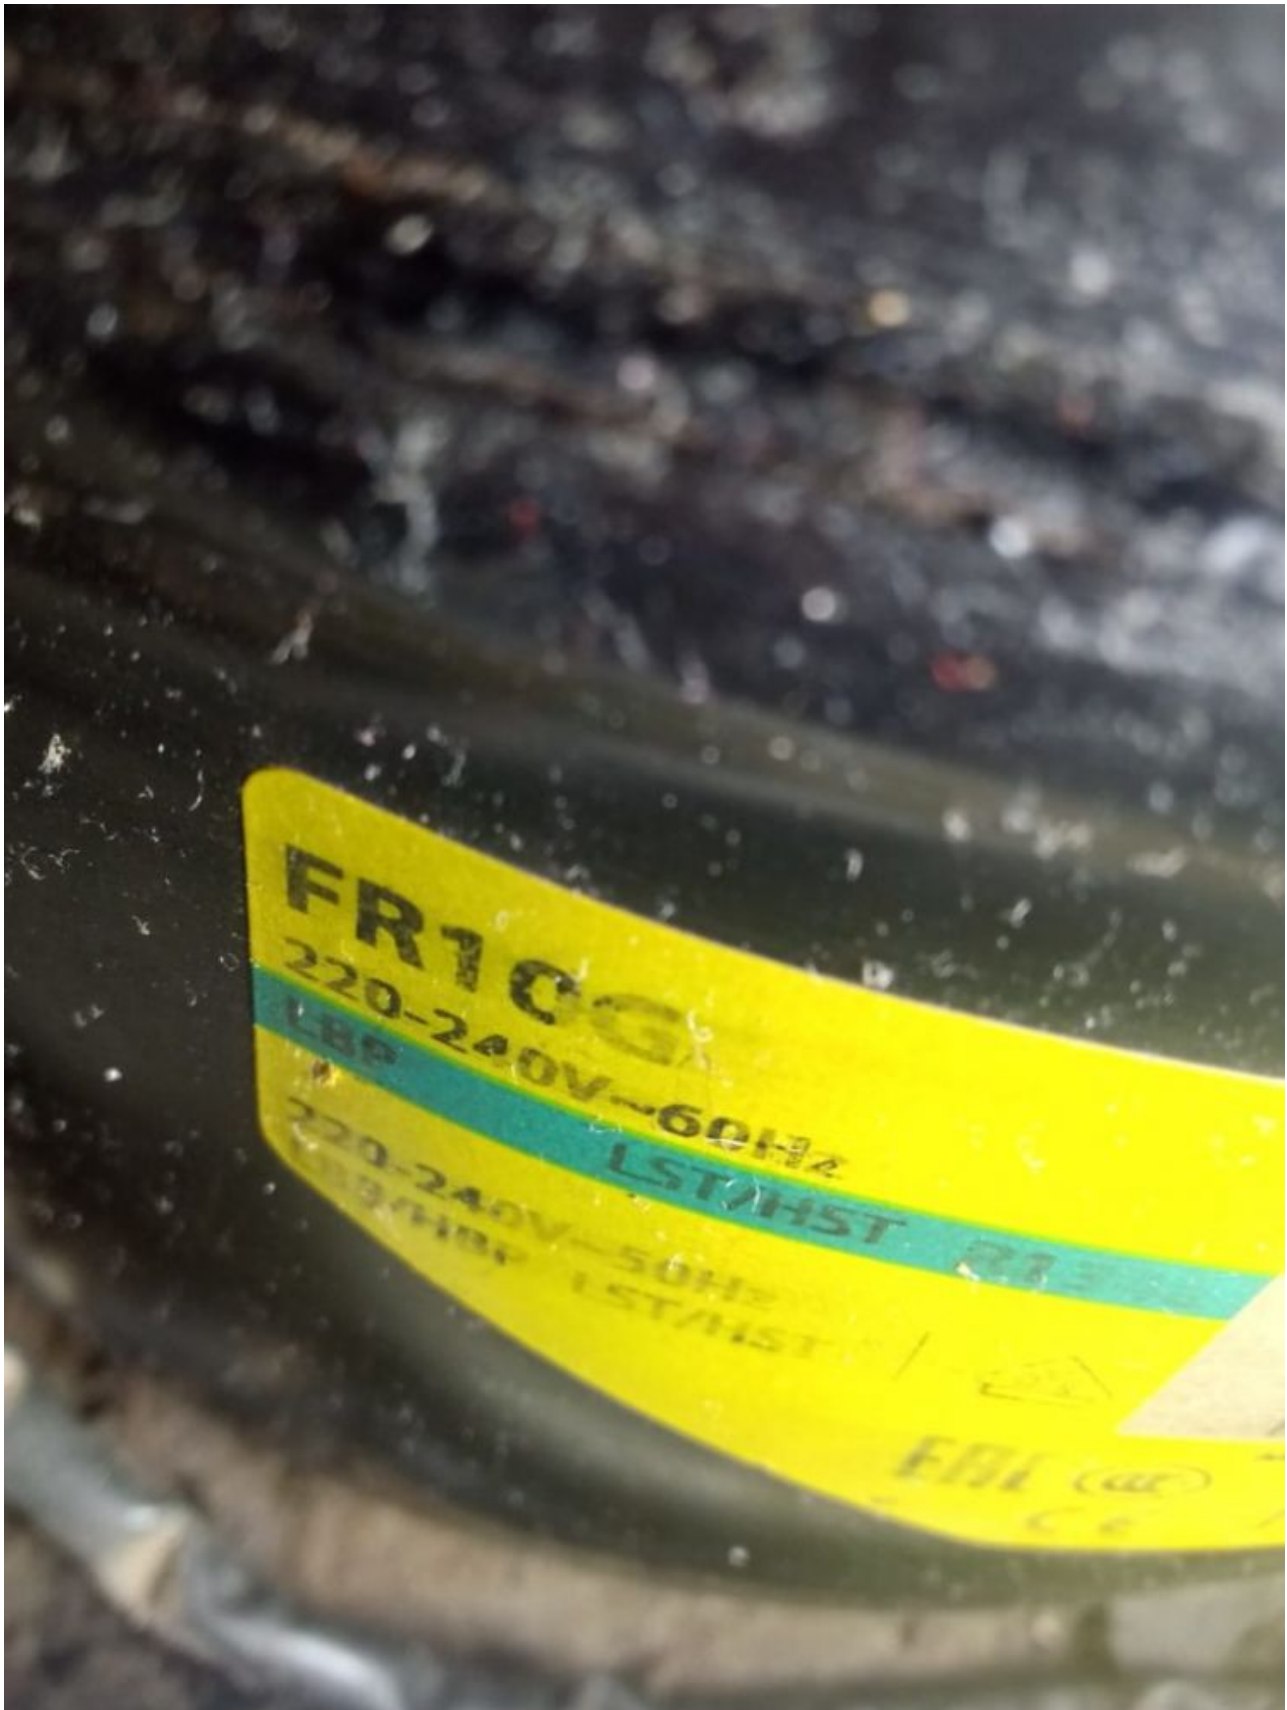

Private Picture Copyright: WWW.MBSM.PRO

Mbsm.pro, COMPRESSOR, SECOP, FR10G, R134a, 1/4 Hp++, 1/3 Hp-,
HMBP, 103G6880-HST, DANFOSS, CSIR, 730 BTU, 9.05 cc