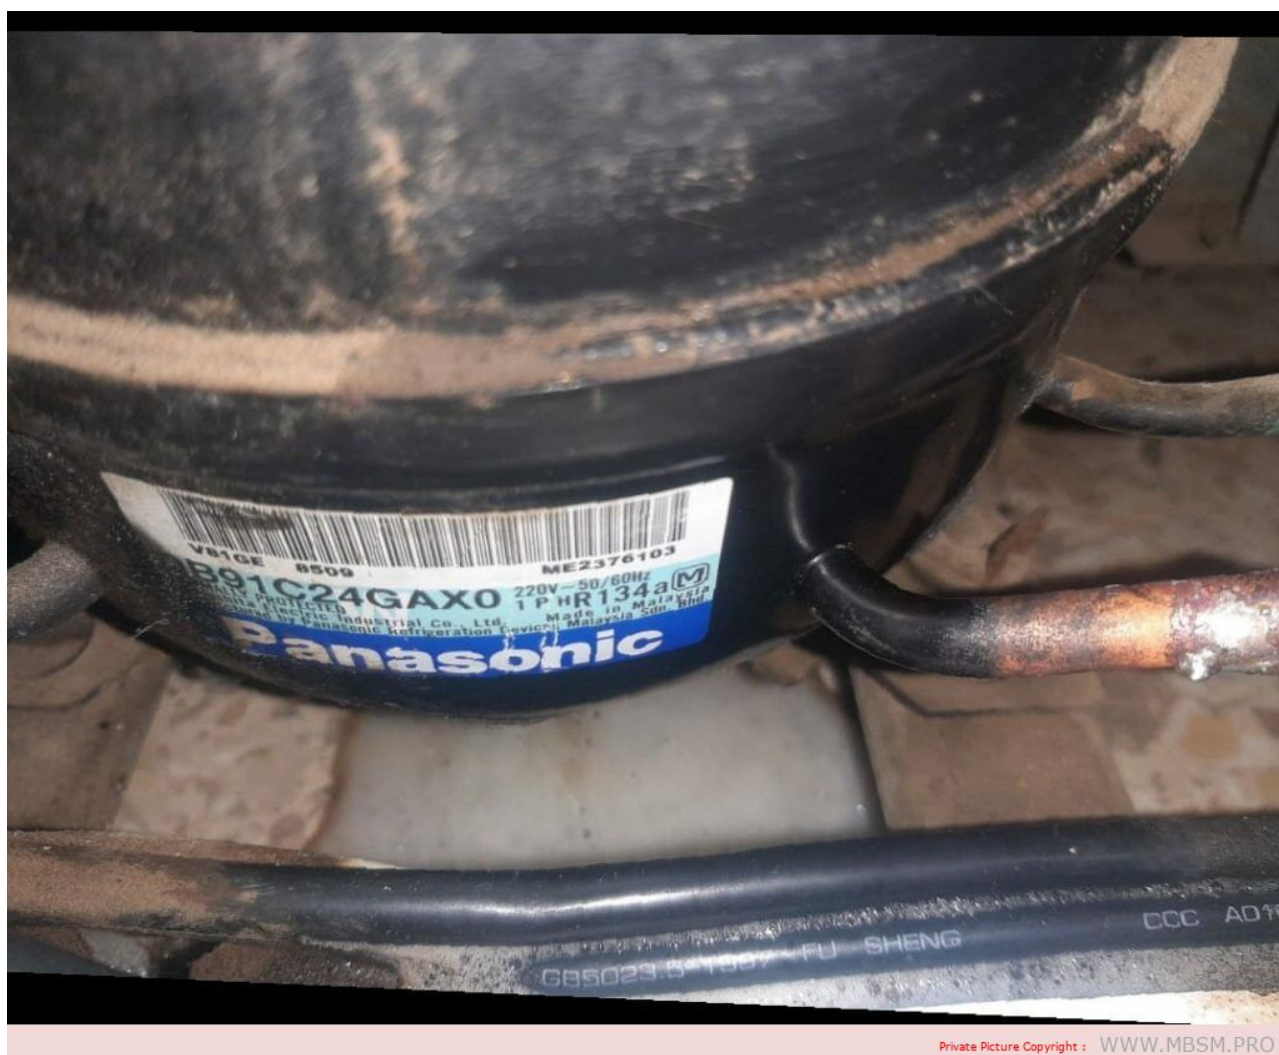

Mbsm.pro, Panasonic, QB91C24GAX0, 1/4HP, Refrigerator, Compressor, 220 w, Lbp, r134a

written by Lilianne | 7 December 2023

Private Picture Copyright : WWW.MBSM.PRO

Mbsm.pro, Panasonic, QB91C24GAX0, 1/4HP, Refrigerator, Compressor, 220 w, Lbp, r134a