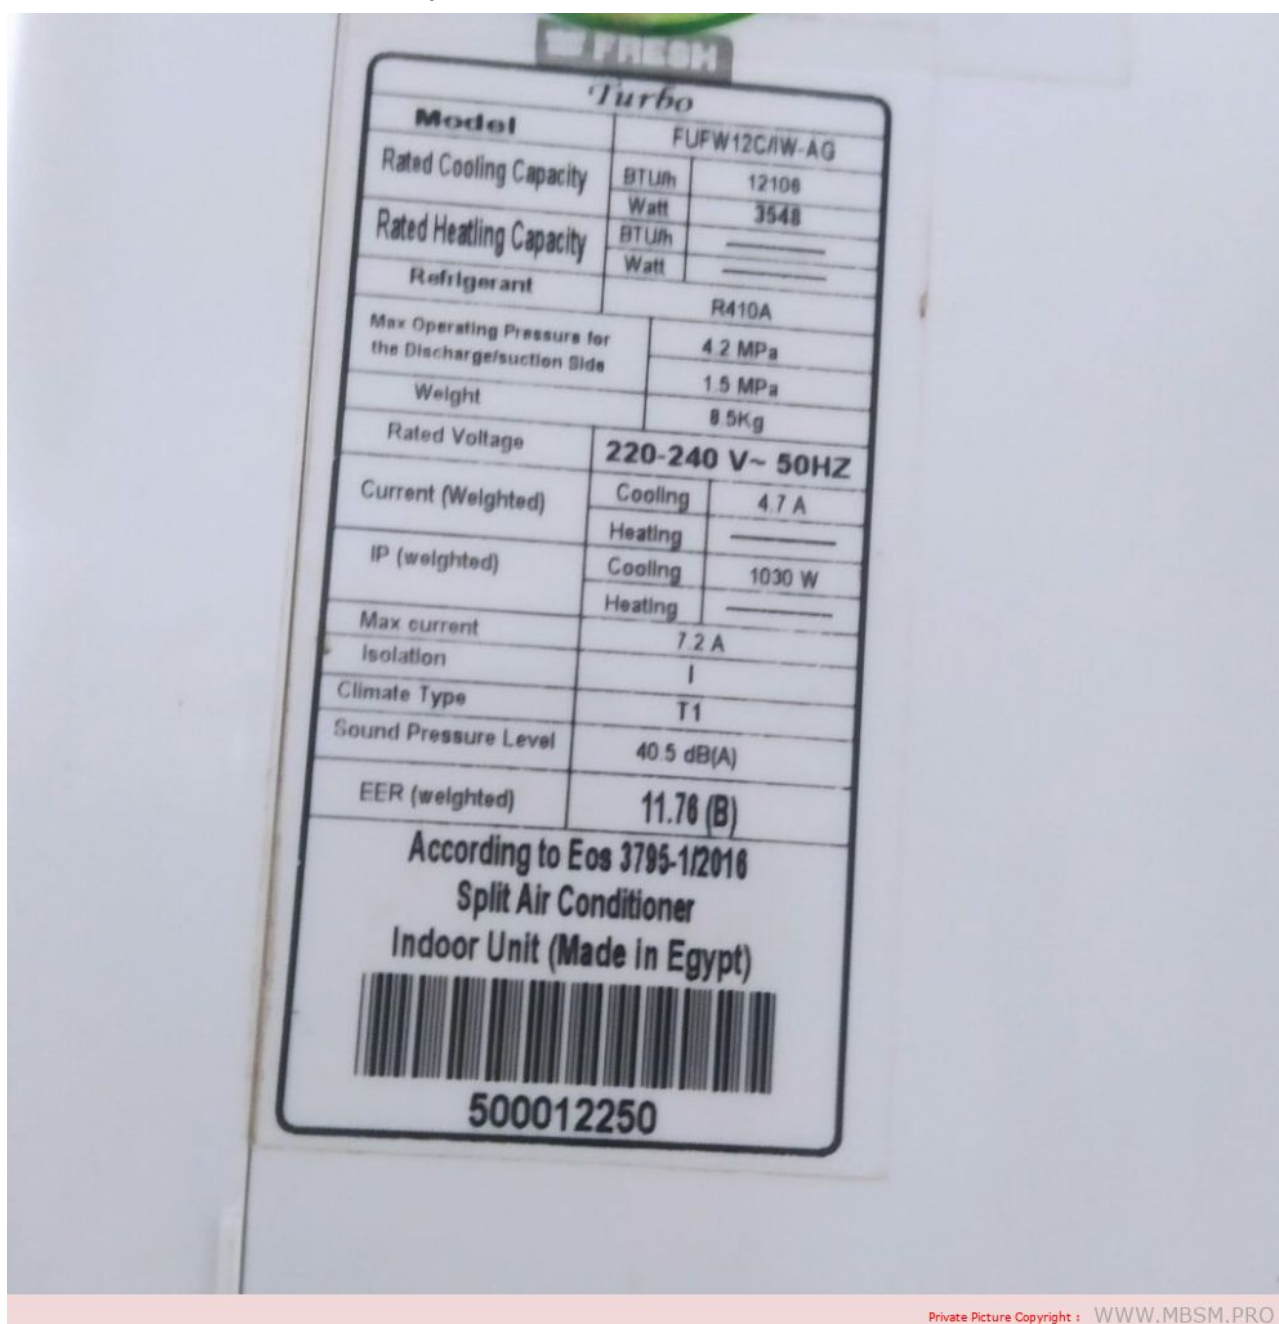

Mbsm.pro, Fufw12caw-ag, air conditioner, Fresh, turbo, Cooling, heating, 12000 Btu, 1.5 hp, 1 ton, r410a, 850 grams, 8 Bar, 115 psi

written by Lilianne | 23 August 2022

Private Picture Copyright : WWW.MBSM.PRO

Mbsm.pro, Fufw12caw-ag, air conditioner, Fresh, turbo,

Cooling, heating, 12000 Btu, 1.5 hp, 1 ton, r410a, 850 grams

**Mbsm.pro, Air conditioner,
Sharp, AE-a12fme, 12000 btu,
r22, 860 g, 1.5 hp, 1 ton,
cooling, heating, T1, PH 1**