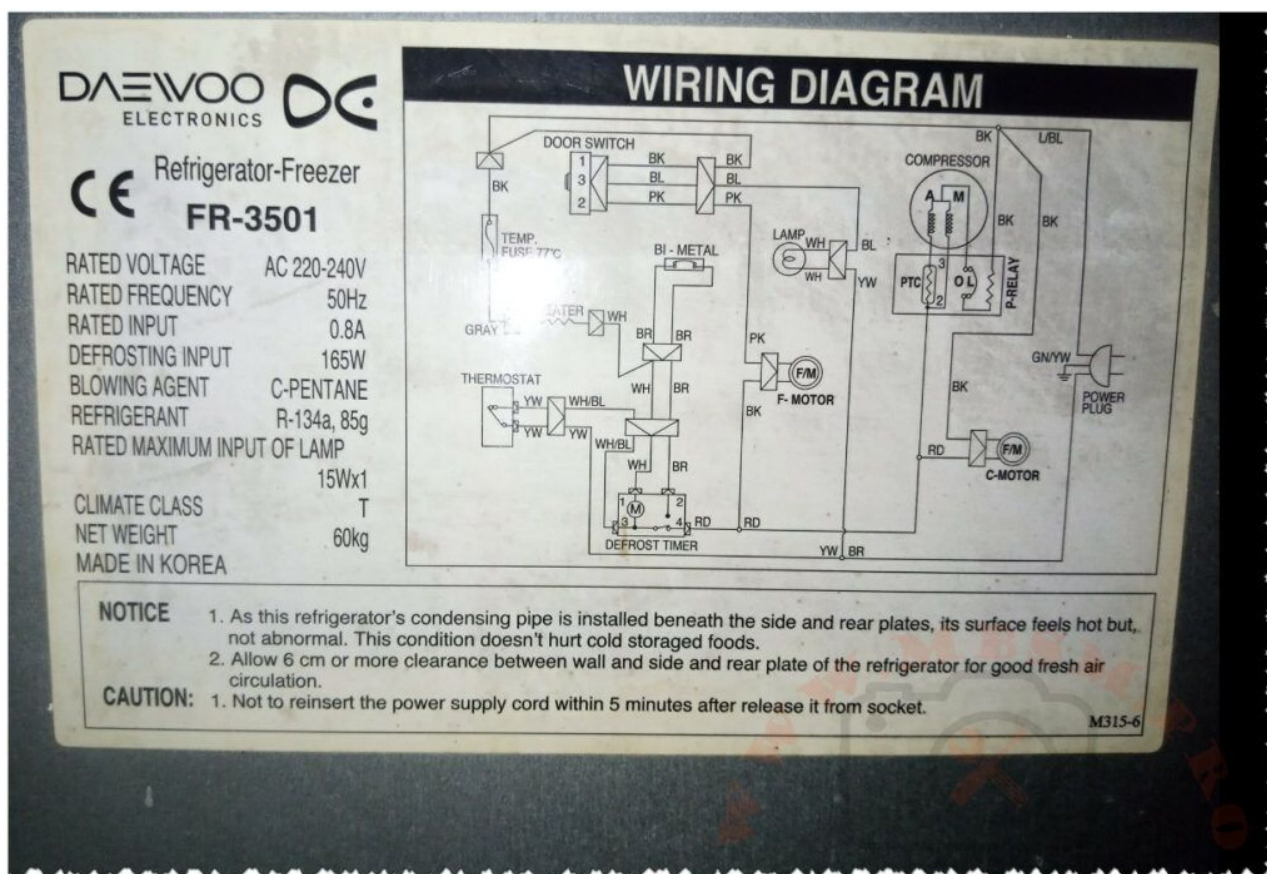

Mbsm.pro, DAEWOO, Refrigerator-Freezer, 350 l, FR-3501, AC 220-240V, 0.8 a, 165 w, compressor, 1/5 hp, R-134a, 85g, HSL25YE-5, 1bp, R-134a, 85g

written by Lilianne | 15 February 2024

Mbsm.pro, DAEWOO, Refrigerator-Freezer, 350 l, FR-3501, AC 220-240V, 0.8 a, 165 w, compressor, 1/5 hp, R-134a, 85g, HSL25YE-5, 1bp, R-134a, 85g