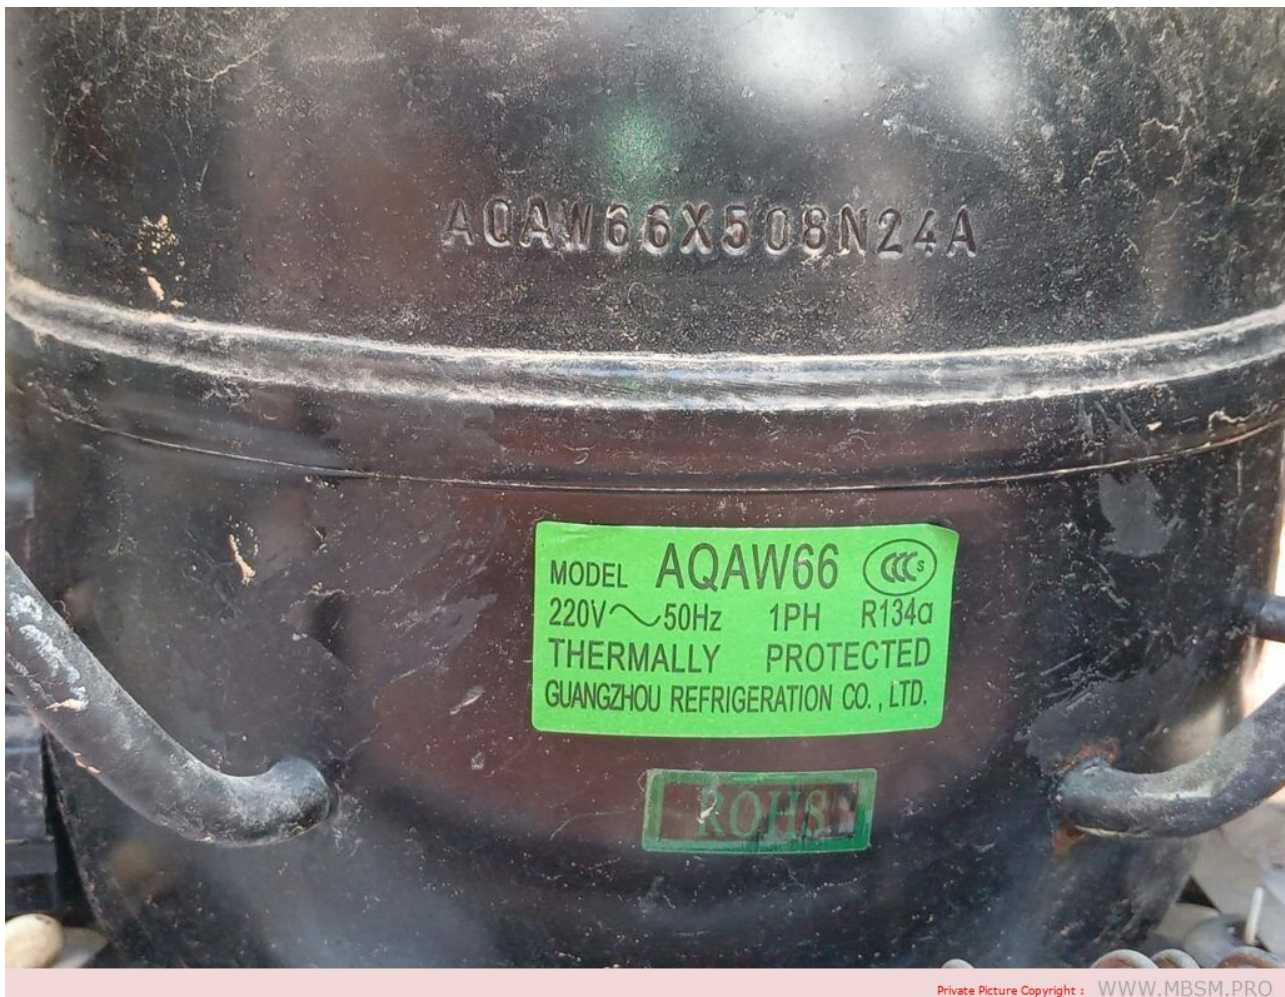

Mbsm.pro, Compressor, AQAW66X, r134a, FKD66ML, r600a, 1/5 hp, Freezer, Wanbao Refrigerator Compressor

written by mahdi miled | 27 March 2023

Private Picture Copyright : WWW.MBSM.PRO

Mbsm.pro, Compressor, AQAW66X, 1/5 hp, Freezer, Wanbao Refrigerator Compressor