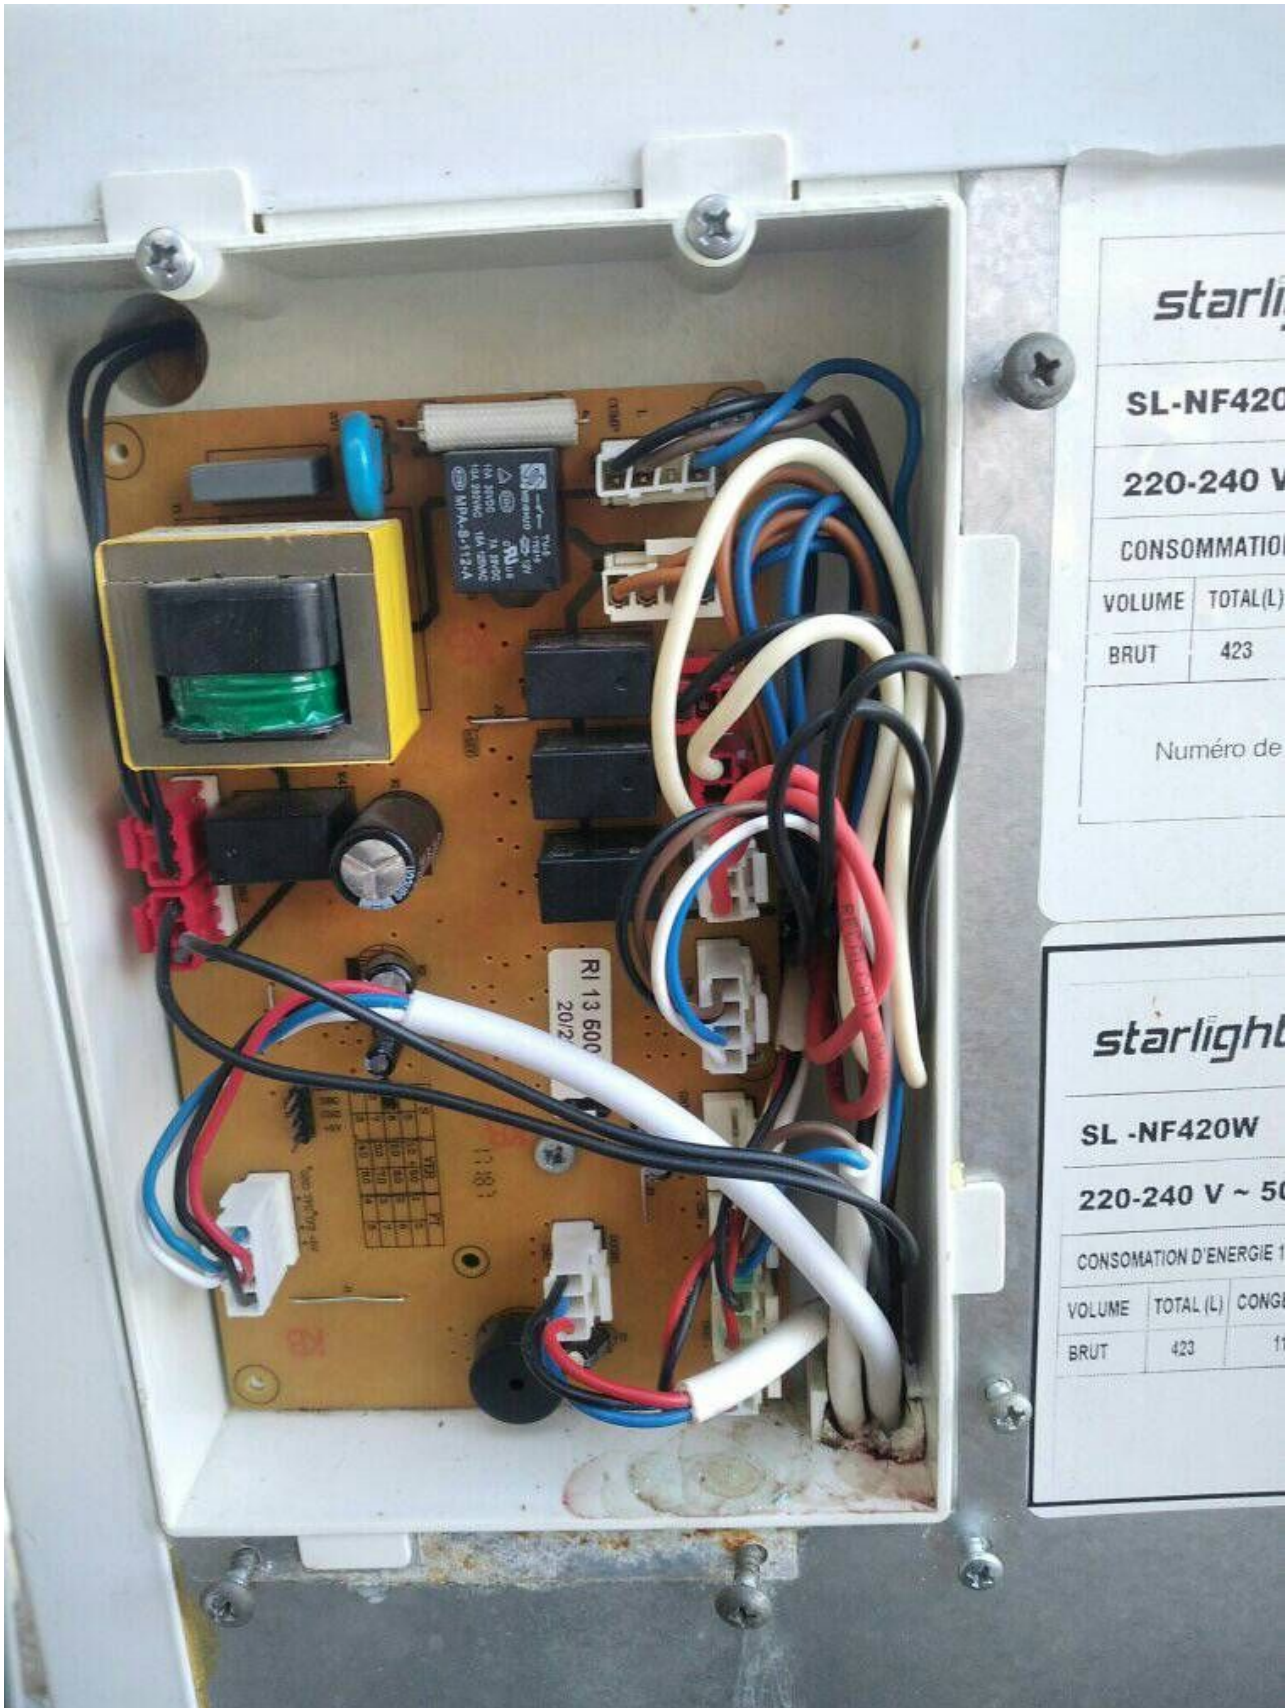

Private Picture Copyright : WWW.MBSM.PRO

Mbsm.pro, refrigerator, 420 L, Starlight, SL-nf420w, 115 w, compressor, 1/6 hp, r134a, 100g