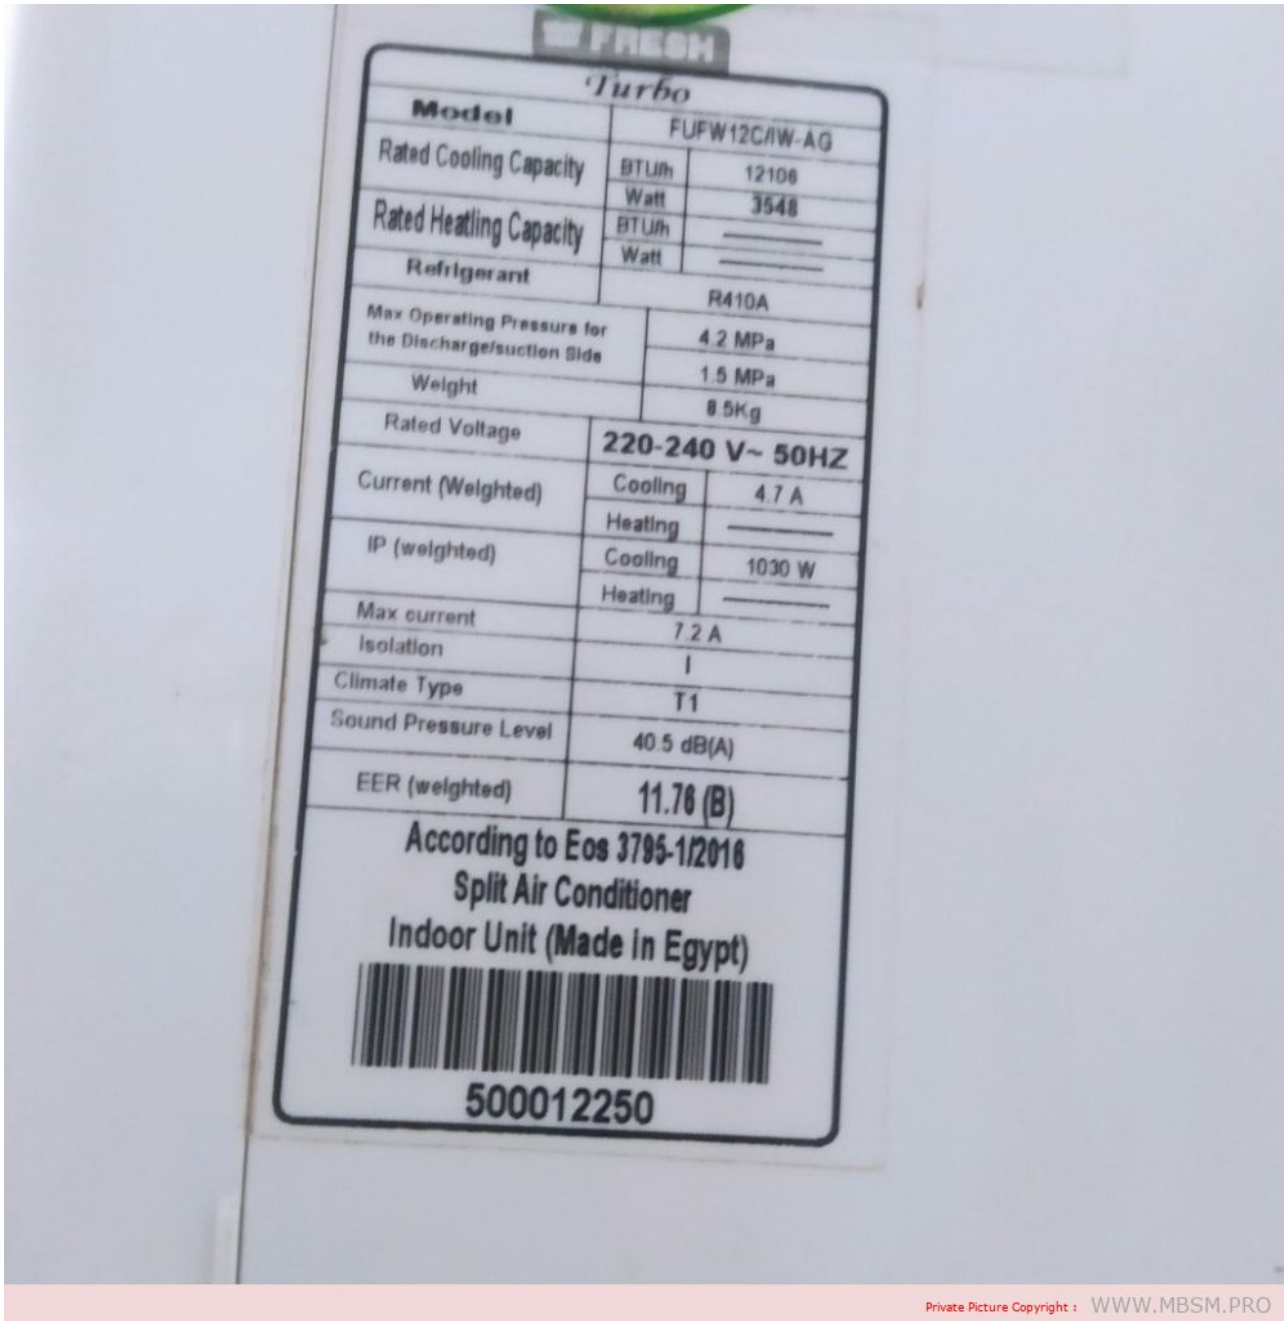

Private Picture Copyright : WWW.MBSM.PRO

Mbsm.pro, Fufw12caw-ag, air conditioner, Fresh, turbo, Cooling, heating, 12000 Btu, 1.5 hp, 1 ton, r410a, 850 grams

Mbsm.pro, Air conditioner,