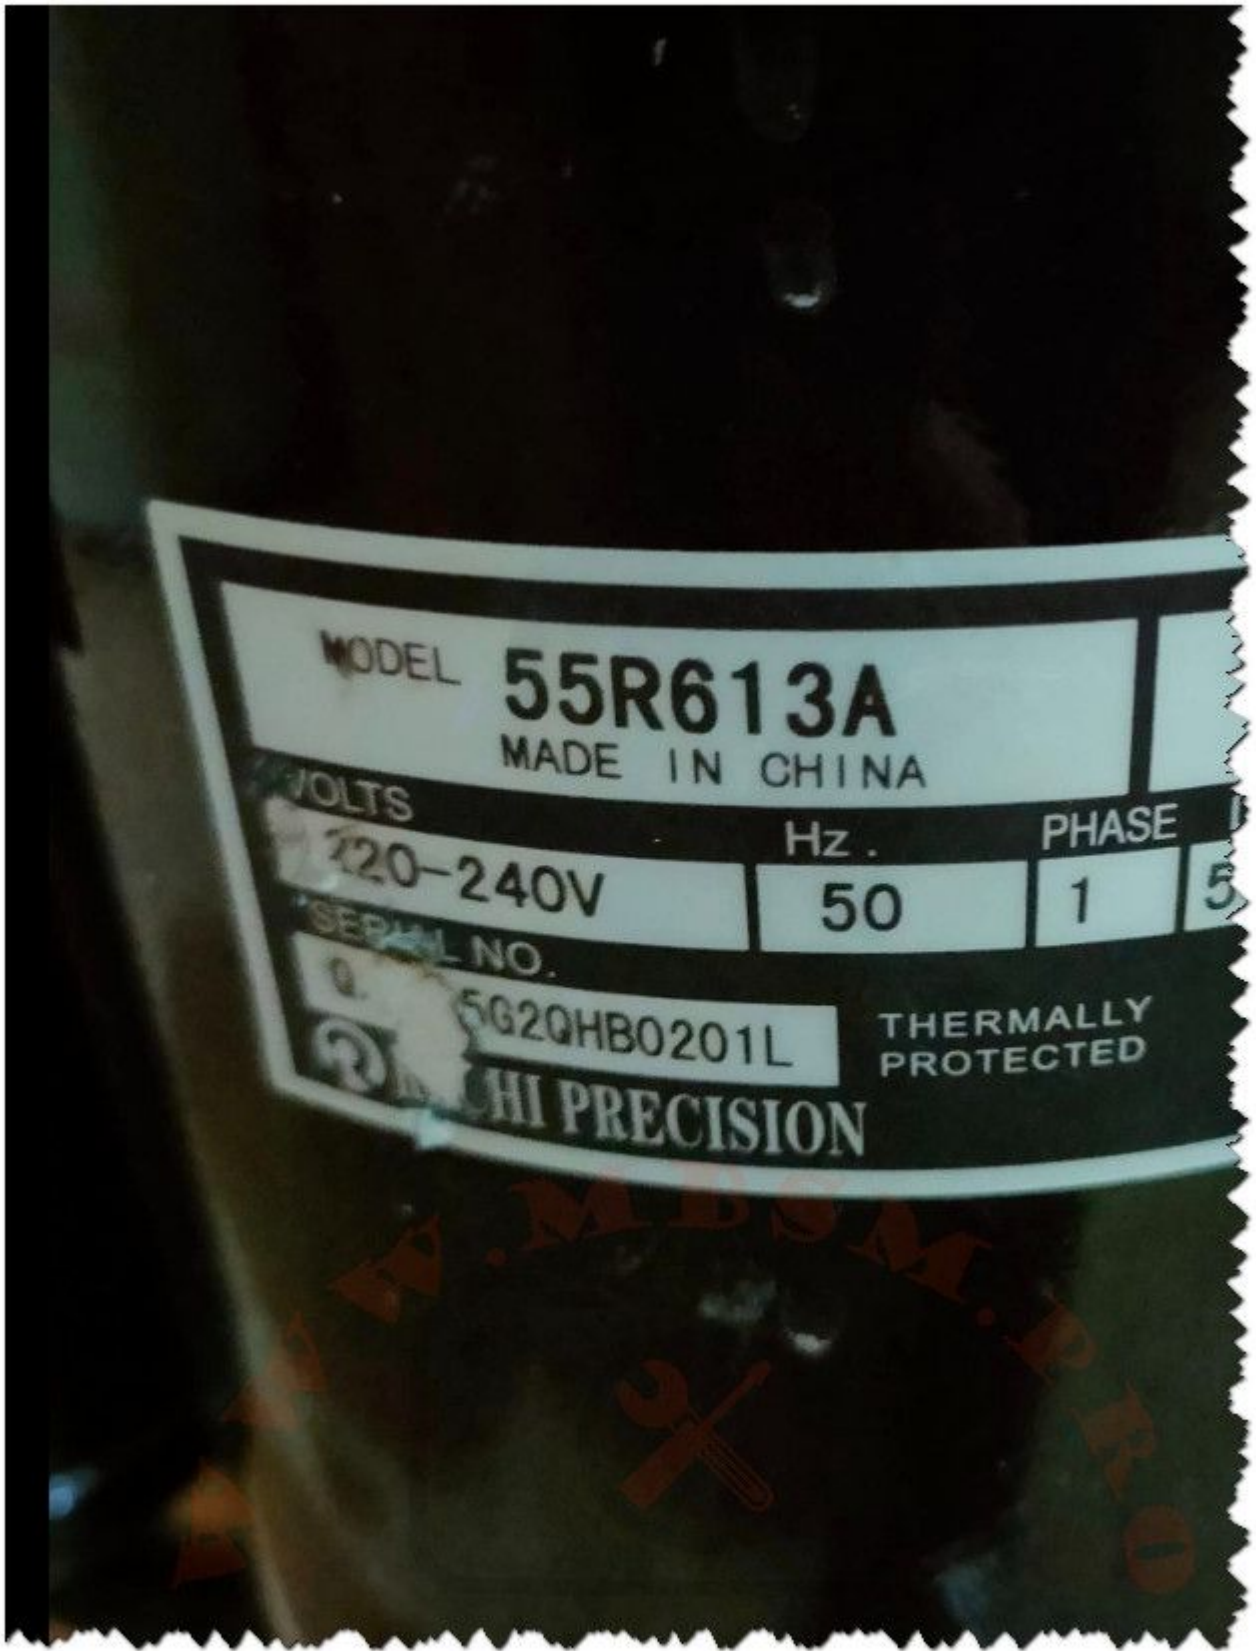

**Mbsm.pro, Compressor, 55R613G
T-9ASM, 12000 btu, r22, 1
Ton, 1.5 hp, Air conditioner,
220 v 1ph**

written by Lilianne | 24 January 2024

Private Picture Copyright : WWW.MBSM.PRO

Mbsm.pro, Compressor, 55R613G T-9ASM, 12000 btu, r22, 1 Ton, 1.5 hp, Air conditioner, 220 v 1ph