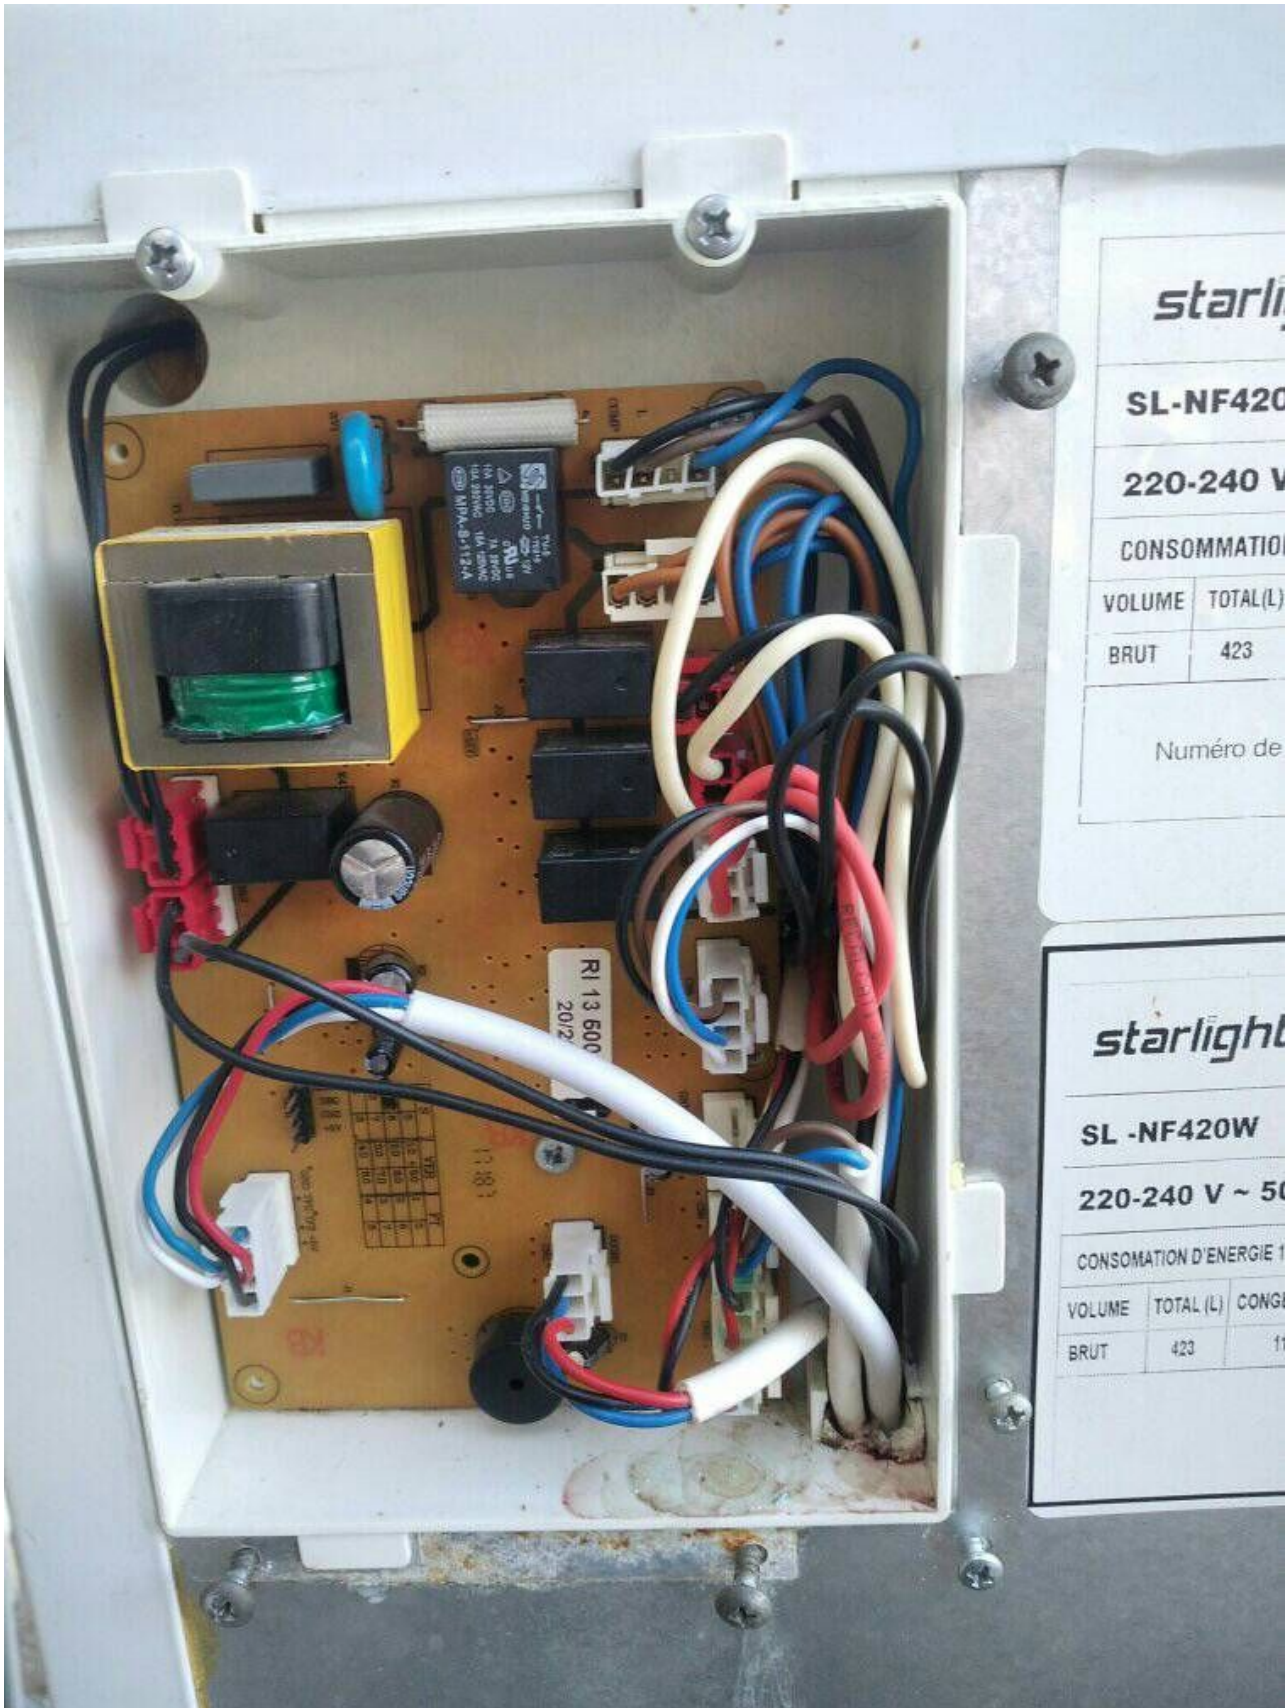

starlight

SL-NF420

220-240 V

CONSOUMATION

VOLUME	TOTAL (L)
BRUT	423

Numéro de

starlight

SL -NF420W

220-240 V ~ 50

CONSOUMATION D'ENERGIE

VOLUME	TOTAL (L)	CONG
BRUT	423	11

Private Picture Copyright : WWW.MBSM.PRO

Mbsm.pro, refrigerator, 420 L, Starlight, SL-nf420w, 115 w, compressor, 1/6 hp, r134a, 100g