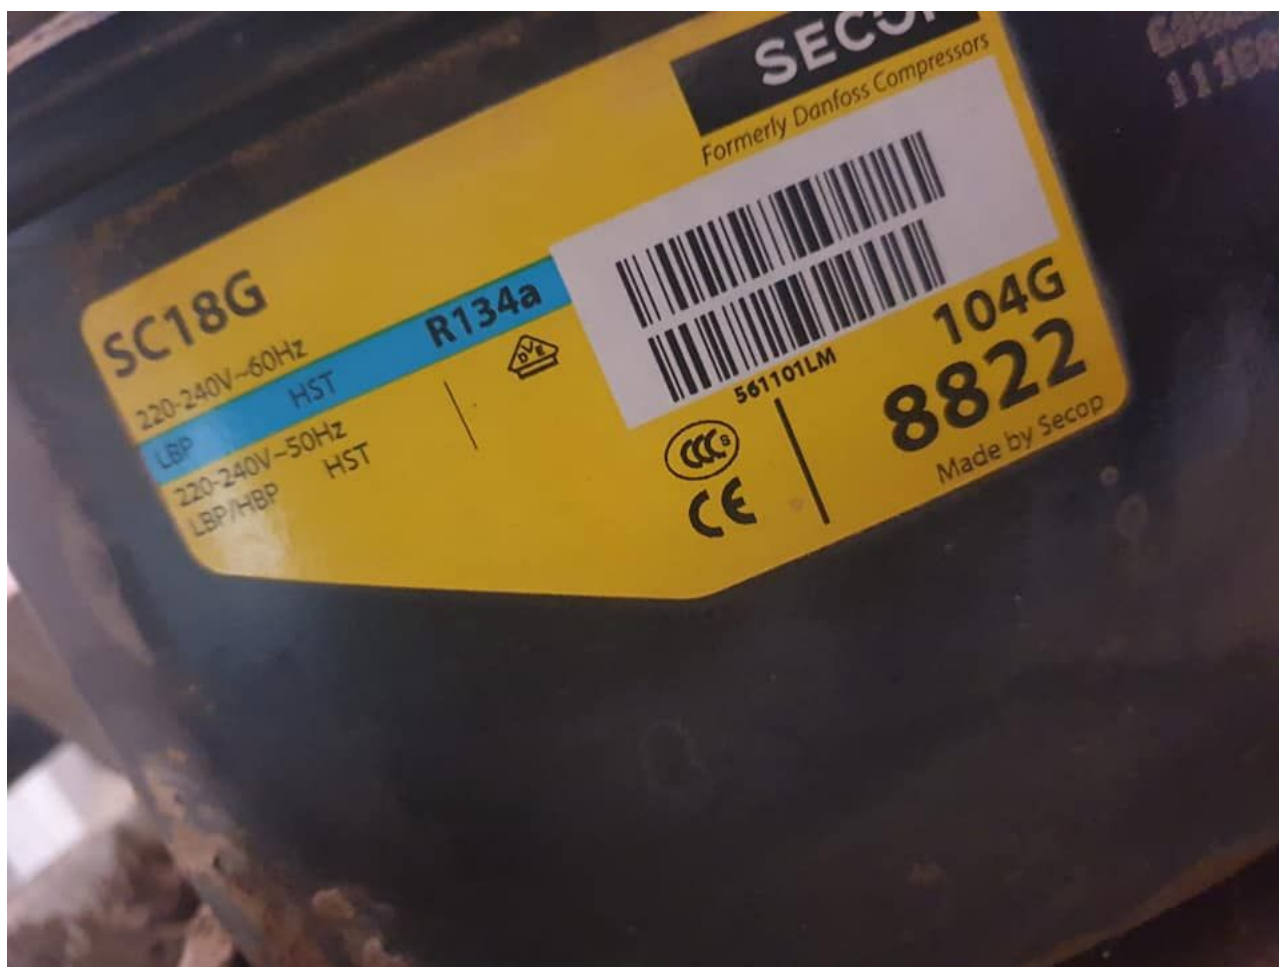

Compressor, Danfoss, Secop, SC18G, 104g8822, 1/2HP, R134A, 685 Litres, Presentoire cokacolla, LBP/HBP

written by Lilianne | 8 May 2021

Private Picture Copyright: WWW.MBSM.PRO

OverviewQuick detailsType :compressorBrand Name :SECOPModel Number : ASC18GCertification :CE, CCCAfter-sales service provided :No overseas service provided.Gas :R134aType :PistonPower Source :AC PowerLubrication Style :LubricatedMute :YesPackage :wooden case or cartonApplication :Danfoss Freezer CompressorDelivery time :7-20 DaysSpecial period :1 monthSupply AbilitySupply Ability3000 Piece / Pieces per MonthPackaging and shippingPackaging Details1.For small order quantity: packed with a wooden case or carton.
2.For full container: packed with pallet, 24 pallets in one 20ft container.postureGuangZhou, huangpu portProcessing time:: A.7-30 days

1.Product name:

1, Danfoss refrigeration / refrigeration compressor SC18G

2.Type: LBP 3.Voltage
: 220 ~ 240V / 50Hz, 1 / 2HP

No	Model	HP	Temperature	Electricity	Refrigerant
1	SC10C	1/3	LBP	220~240V/50HZ	R22
2	SC12C	3/8	LBP	220~240V/50HZ	R22
3	SC15CM	1/2	LBP	220~240V/50HZ	R22
4	SC18CM	5/8	LBP	220~240V/50HZ	R22
5	SC10D	3/8	MBP	220~240V/50HZ	R22
6	SC12D	1/2	MBP	220~240V/50HZ	R22
7	SC15D	5/8	MBP	220~240V/50HZ	R22
8	SC10G	5/16	MBP	220~240V/50HZ	R22
9	SC12G	1/3	MBP	220~240V/50HZ	R134A
10	SC15G	3/8	MBP	220~240V/50HZ	R134A
11	SC18G	1/2	MBP	220~240V/50HZ	R134A
12	SC21G	5/8	MBP	220~240V/50HZ	R134A
13	SC10CL	1/3	LBP	220~240V/50HZ	R404a
14	SC12CL	3/8	LBP	220~240V/50HZ	R404a
15	SC15CL	1/2	LBP	220~240V/50HZ	R404a
16	SC18CL	5/8	LBP	220~240V/50HZ	R404a
17	SC21CL	7/8	LBP	220~240V/50HZ	R404a

Private Picture Copyright : WWW.MBSM.PRO

4.Gas consumption: R134a

Everest

Number	: 1117825	Model	: EV 024 SD		
Volume	: 1.2 CBM	Capacity	: 685 LTRS		
Weight	: 157 KG	Color/Logo	: RED		
Consumption	: 14 kWh/24 hrs	Date	: DEC 2011		
Hz	: 50	Ref. Type	: R134A	GRMS	: 475
Watt	: 646	Climate Class	: D		
Capacity at 0 Deg.C evaporator temperature: 980					