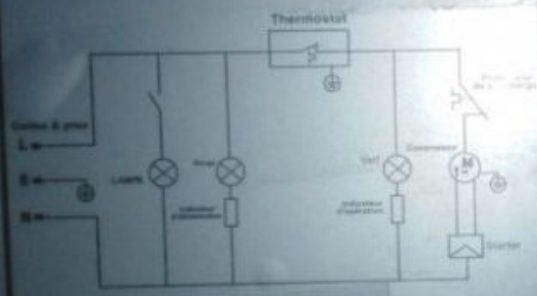

Géant
ELECTRONICS

Congélateur GN-BD(W)-370

Schéma électrique

بلد المنشأ: الصين

CLIMAT DE TYPE:	T CLASSE
CLASSIFICATION DE	
ELECTRICITE RESISTANTE:	I
VOLUME DE STOCKAGE:	370L
VOLUME DU CONGELATEUR :	370L
FROZEN CAPACITE:	12kg/24h
TENSION NOMINALE :	220V~
FREQUENCE NOMINALE :	50Hz
COURANT :	1.3A
VALEUR DE BRUIT:	42dB (A)
ALIMENTATION DE LAMPE NOMINALE:	2W
QUANTITE DE REFRIGERANT :	R134a/105g
GAZ D'ISOLATION:	CsHrs

CJ160337003172

Private Picture Copyright: WWW.MBSM.PRO

Mbsm.pro, Congélateur GN-bd(w)-370, Gean Electronique, Made in Chine, T classe, 370 L, Compressor, 1/4 Hp, R134A, 105 G, 1.3 A, 220 V, Freezer horizontal, Filtre 20 G, Capilaire 0.036, 2 M, Thermostat mecanique