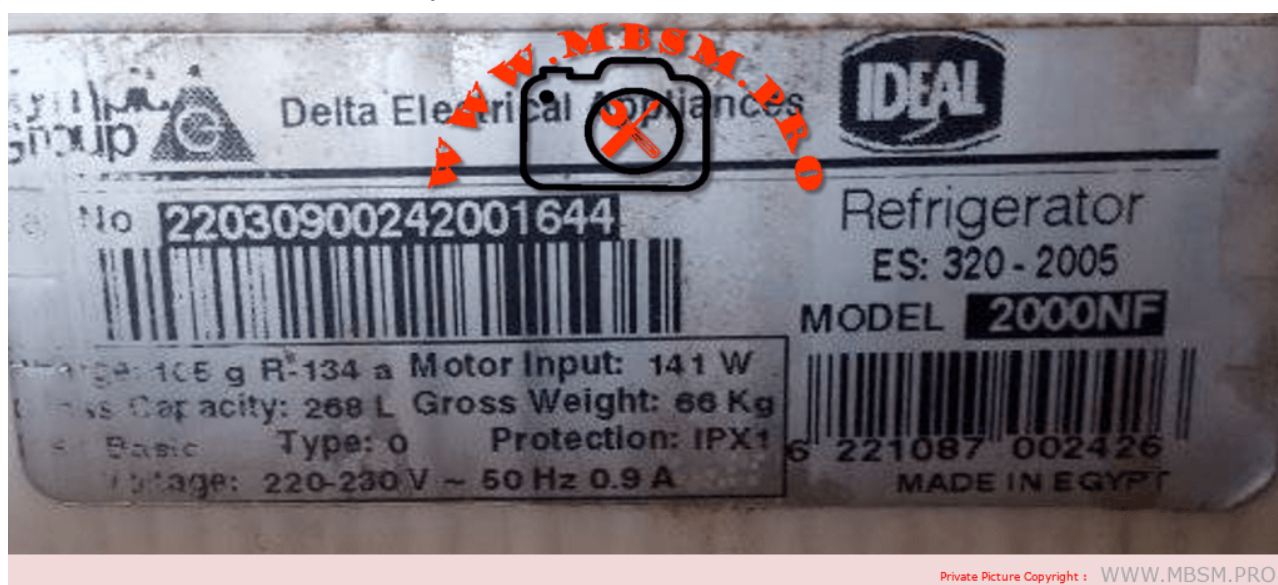

written by Lilianne | 1 October 2023

Mbsm.pro, Ideal, Refrigerator, 268 L, 141 w, Es:320-2005,
2000nf, made in Egypt, Compressor, 1/5 hp, G160tb, egm75af,
r134a, 105 g

**Mbsm.pro, Congélateur GN-
bd(w)-370, Gean Electronique,
Made in Chine, T classe, 370**