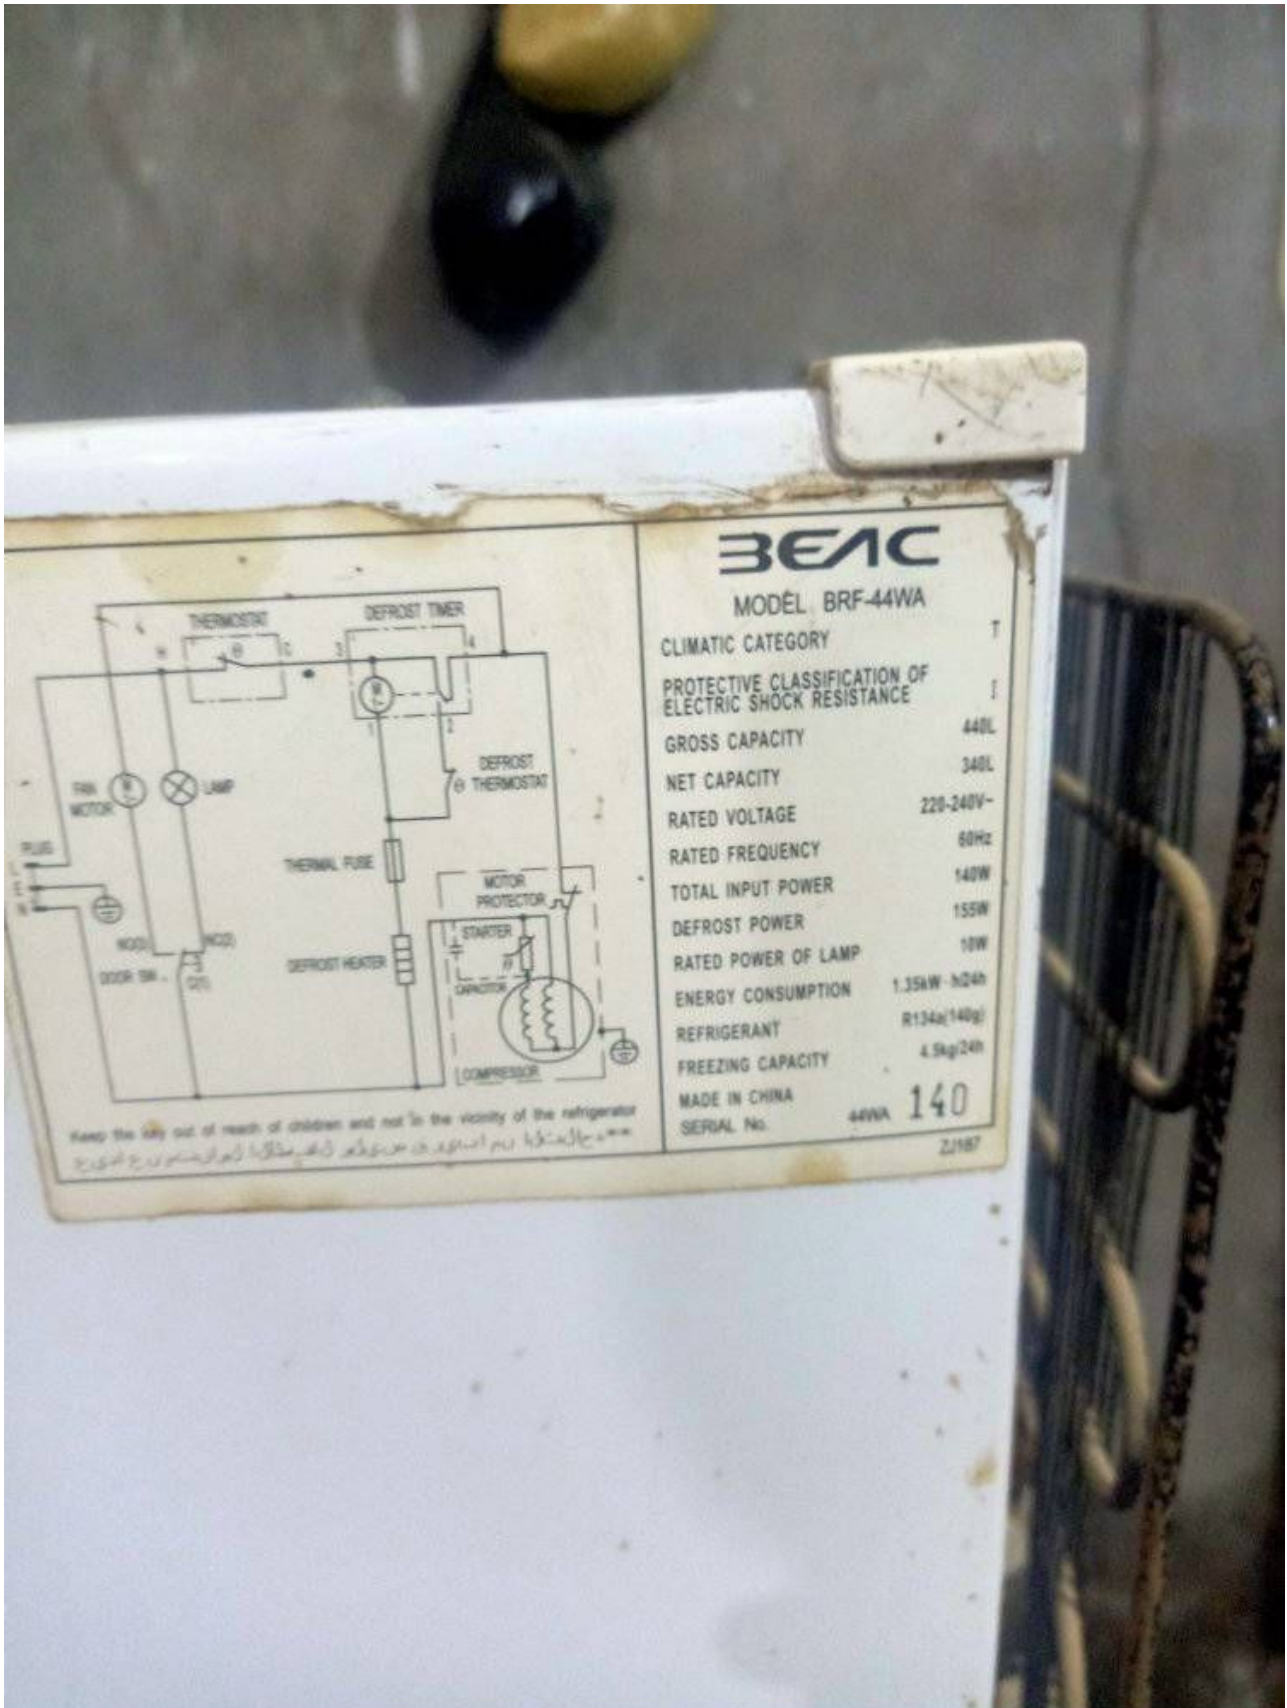

**Mbsm.pro, TOSHIBA,  
REFRIGERATOR, FREEZER, GR-  
EFV35, 12 feet, 3 DOOR, 307  
L, compressor, 1/5 hp, 140 w,  
1bp, r134a, 145 g**

written by Lilianne | 9 March 2024

Mbsm.pro, TOSHIBA, REFRIGERATOR, FREEZER, GR-EFV35, 12 feet, 3  
DOOR, 307 L, compressor, 1/5 hp, 140 w, 1bp, r134a, 145 g

---

**Mbsm.pro, refrigerator, No  
frost, brf-44wa, 44wa-140,12**

**feet, 340wL, 140 w,  
Compressor, 1/5 hp, r134a,  
140 G, defrost power 155 w**

written by Lilianne | 9 March 2024

**BEAC**

MODEL BRF-44WA

CLIMATIC CATEGORY	T
PROTECTIVE CLASSIFICATION OF ELECTRIC SHOCK RESISTANCE	I
GROSS CAPACITY	448L
NET CAPACITY	348L
RATED VOLTAGE	220-240V
RATED FREQUENCY	60Hz
TOTAL INPUT POWER	140W
DEFROST POWER	155W
RATED POWER OF LAMP	10W
ENERGY CONSUMPTION	1.35kW/24h
REFRIGERANT	R134a(140g)
FREEZING CAPACITY	4.5kg/24h
MADE IN CHINA	
SERIAL No.	44WA 140