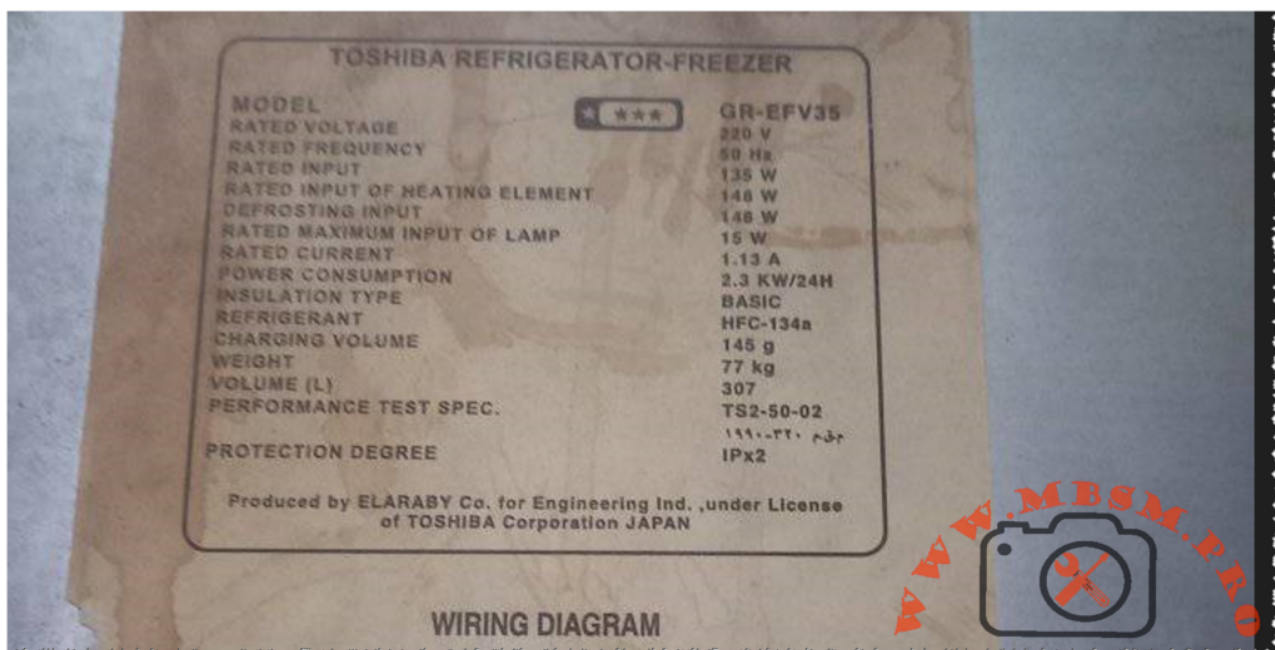

**Mbsm.pro, TOSHIBA,  
REFRIGERATOR, FREEZER, GR-  
EFV35, 12 feet, 3 DOOR, 307  
L, compressor, 1/5 hp, 140 w,  
1bp, r134a, 145 g**

written by Lilianne | 9 March 2024

Mbsm.pro, TOSHIBA, REFRIGERATOR, FREEZER, GR-EFV35, 12 feet, 3  
DOOR, 307 L, compressor, 1/5 hp, 140 w, 1bp, r134a, 145 g

CLIMATIC CATEGORY	T
PROTECTIVE CLASSIFICATION OF ELECTRIC SHOCK RESISTANCE	I
GROSS CAPACITY	448L
NET CAPACITY	348L
RATED VOLTAGE	220-240V
RATED FREQUENCY	60Hz
TOTAL INPUT POWER	140W
DEFROST POWER	155W
RATED POWER OF LAMP	10W
ENERGY CONSUMPTION	1.35kW/24h
REFRIGERANT	R134a(140g)
FREEZING CAPACITY	4.5kg/24h
MADE IN CHINA	
SERIAL No.	44WA 140