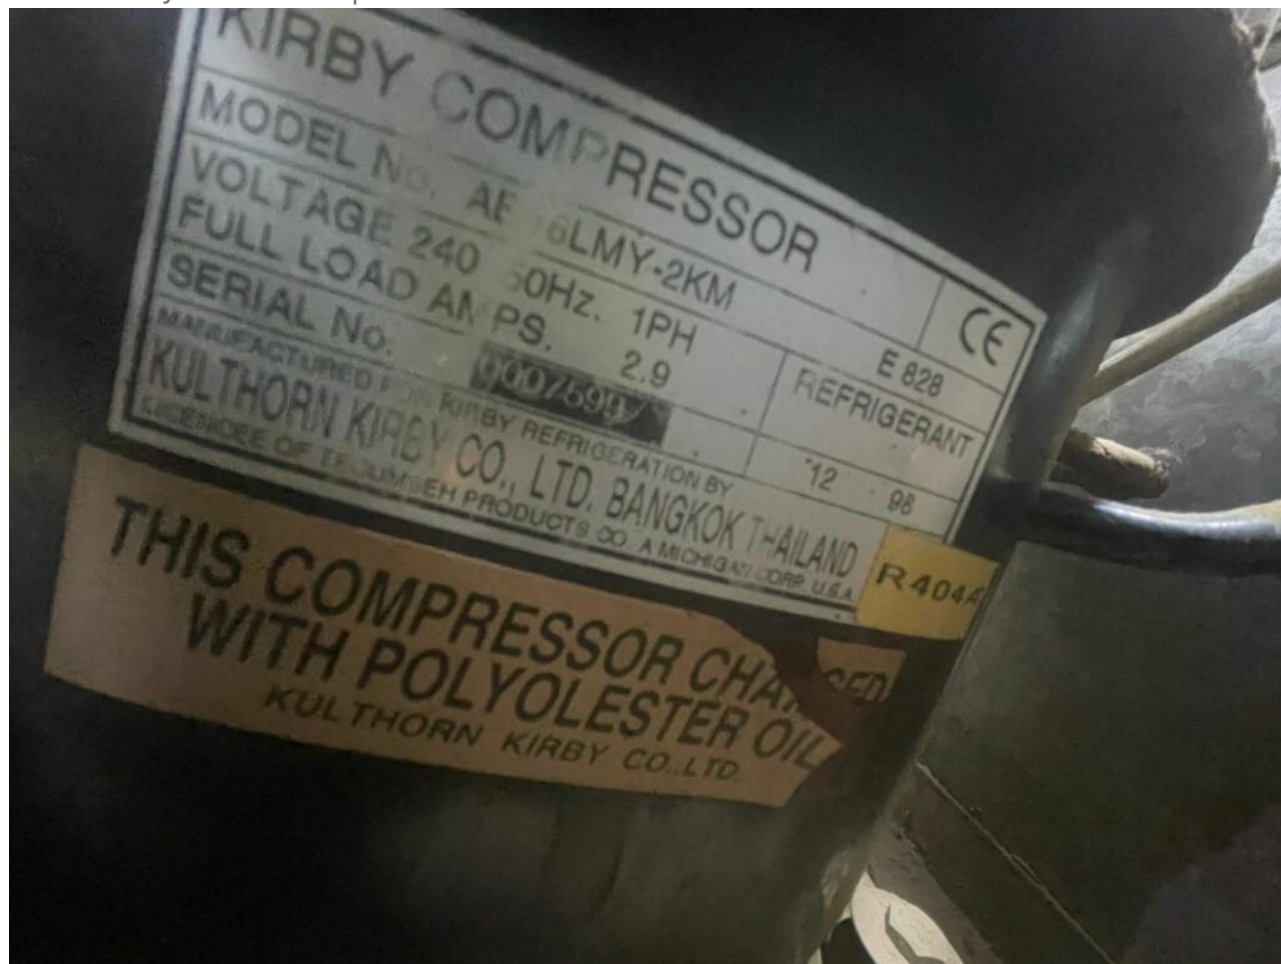

Mbsm.pro, compressor, AE16LMY, 3/8 hp, R134a, HBP, 17.4 cc, 5/8 hp, R404, LBP, 14.5 cc.

Category: compressor

written by Lilianne | 22 March 2025

Private Picture Copyright : WWW.MBSM.PRO

Mbsm.pro compressor AE16LMY: 3/8 hp, R134a, HBP, 17.4 cc; 5/8 hp, R404, LBP, 14.5 cc.