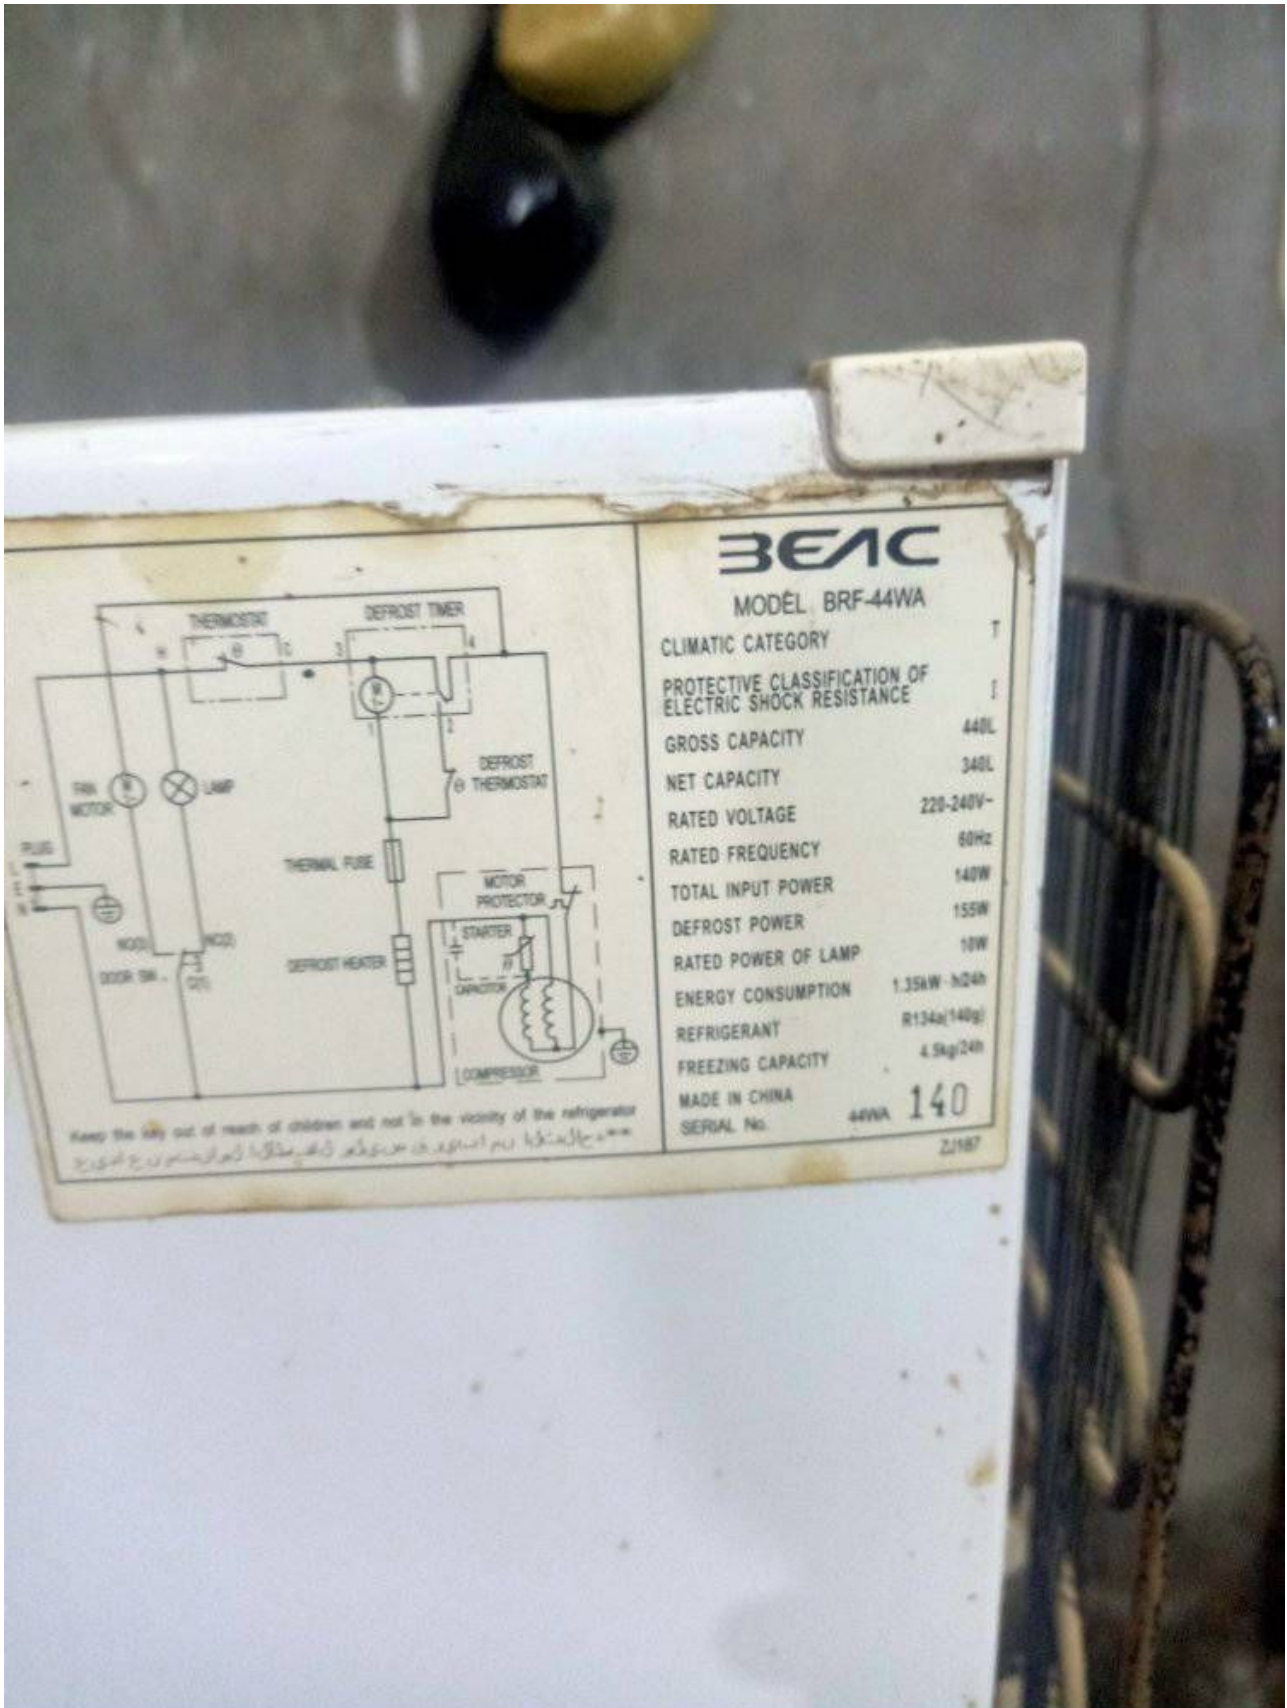

**Mbsm.pro, refrigerator, No
frost, brf-44wa, 44wa-140,12
feet, 340wL, 140 w,
Compressor, 1/5 hp, r134a,
140 G, defrost power 155 w**

written by Lilianne | 10 August 2022

Private Picture Copyright : WWW.MBSM.PRO

Mbsm.pro, refrigerator, No frost, brf-44wa, 44wa-140, 12 feet, 340wL, 140 w, Compressor, 1/5 hp, r134a, 140 G, defrost power 155 w