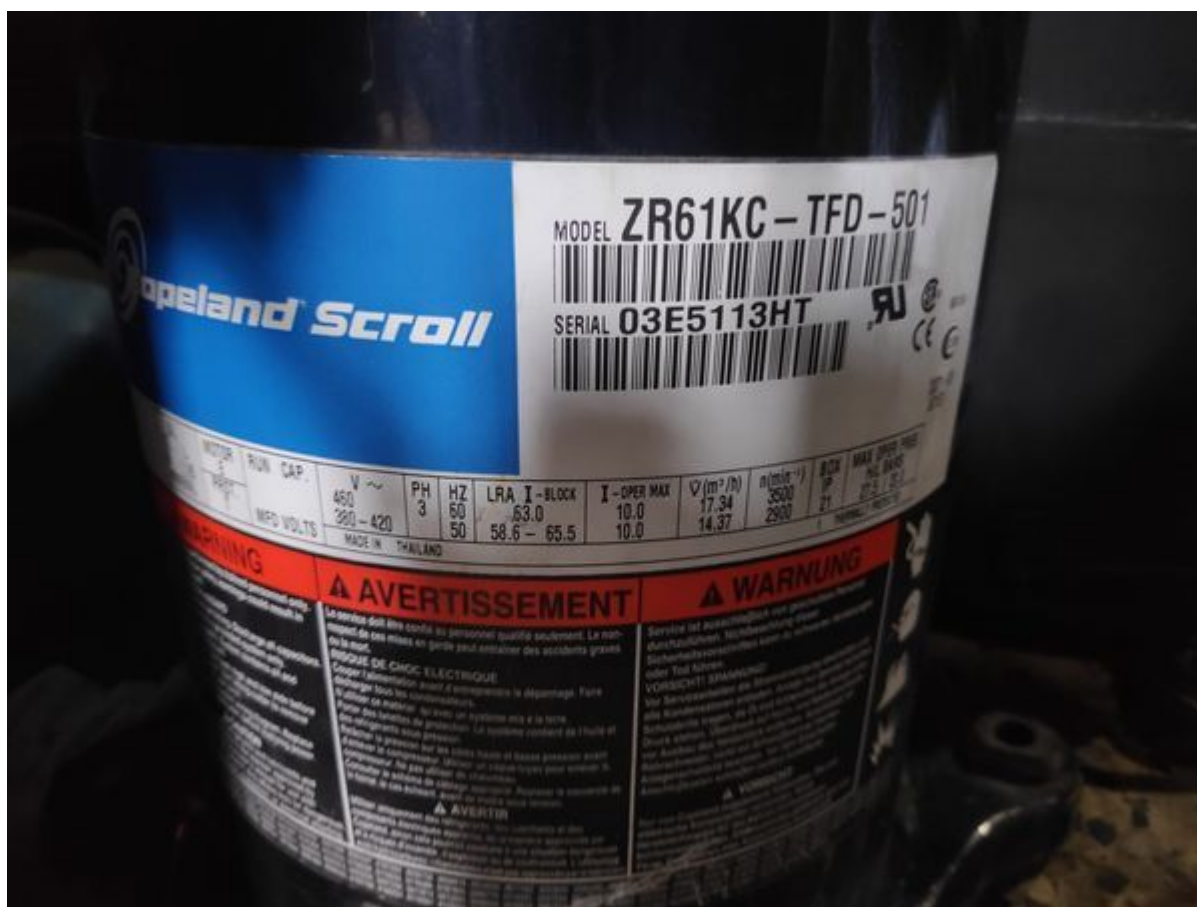

# Mbsm.pro, COMPRESSOR, ZR61KC-TFD-522, SCROLL, R22, 3 PHASE, COPELAND, chiller, 14570 w, 49700 btu, 5 Hp

written by Lilianne | 24 February 2022

Private Picture Copyright : [WWW.MBSM.PRO](http://WWW.MBSM.PRO)