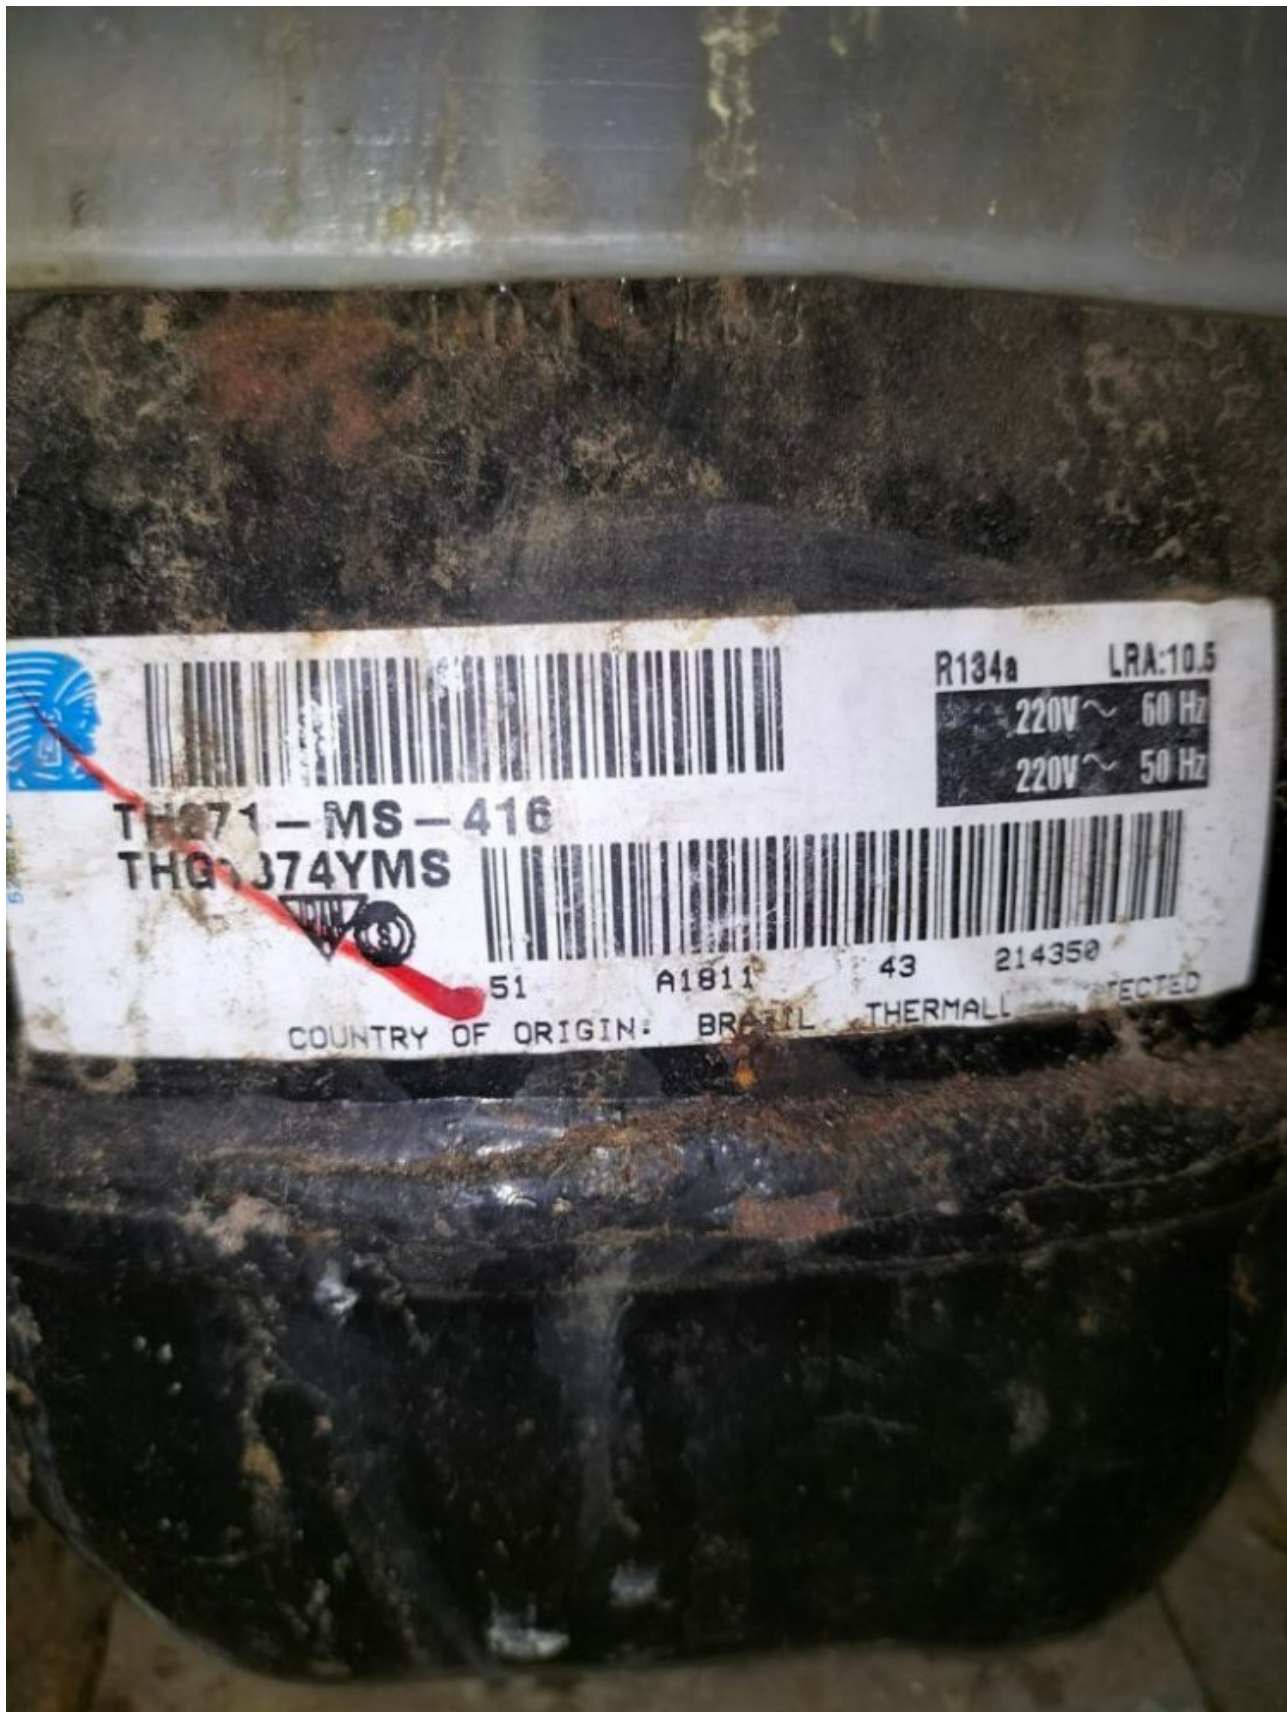

Mbsm.pro, Compressor, TECUMSEH,
THG1374YS, R134, 1/5++, 1/4-, PTCSIR,
K350, kiriazi defrost, 14 feet,
Capillary Tube, 0.31, 150 mm

Category: compressor

written by Lilianne | 7 August 2022

Private Picture Copyright : WWW.MBSM.PRO

Mbsm.pro, Compressor, TECUMSEH, THG1374YS, R134, 1/5++ , 1/4- , PTC SIR, K350, kiriazi defrost, 14 feet,