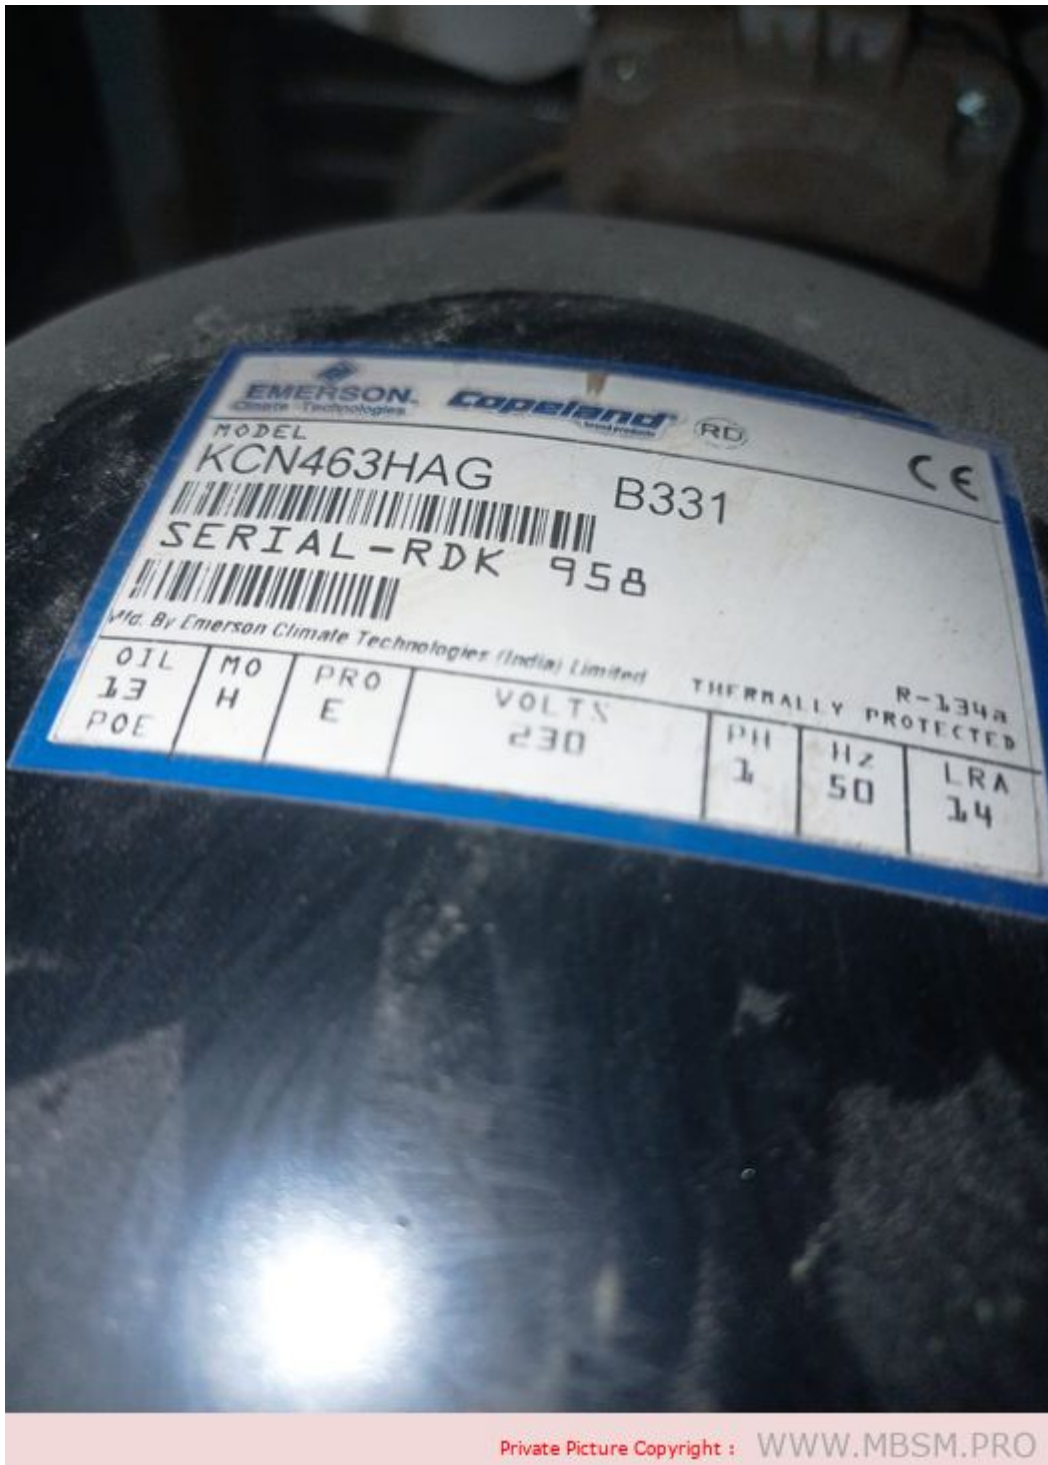

Mbsm.pro, Compressor, kcn463hag, COPELAND, R134A, 0.5HP, 1538W

written by Lilianne | 3 September 2023

Private Picture Copyright : WWW.MBSM.PRO

Mbsm.pro, Compressor, kcn463hag, COPELAND, R134A, 0.5HP, 1538W