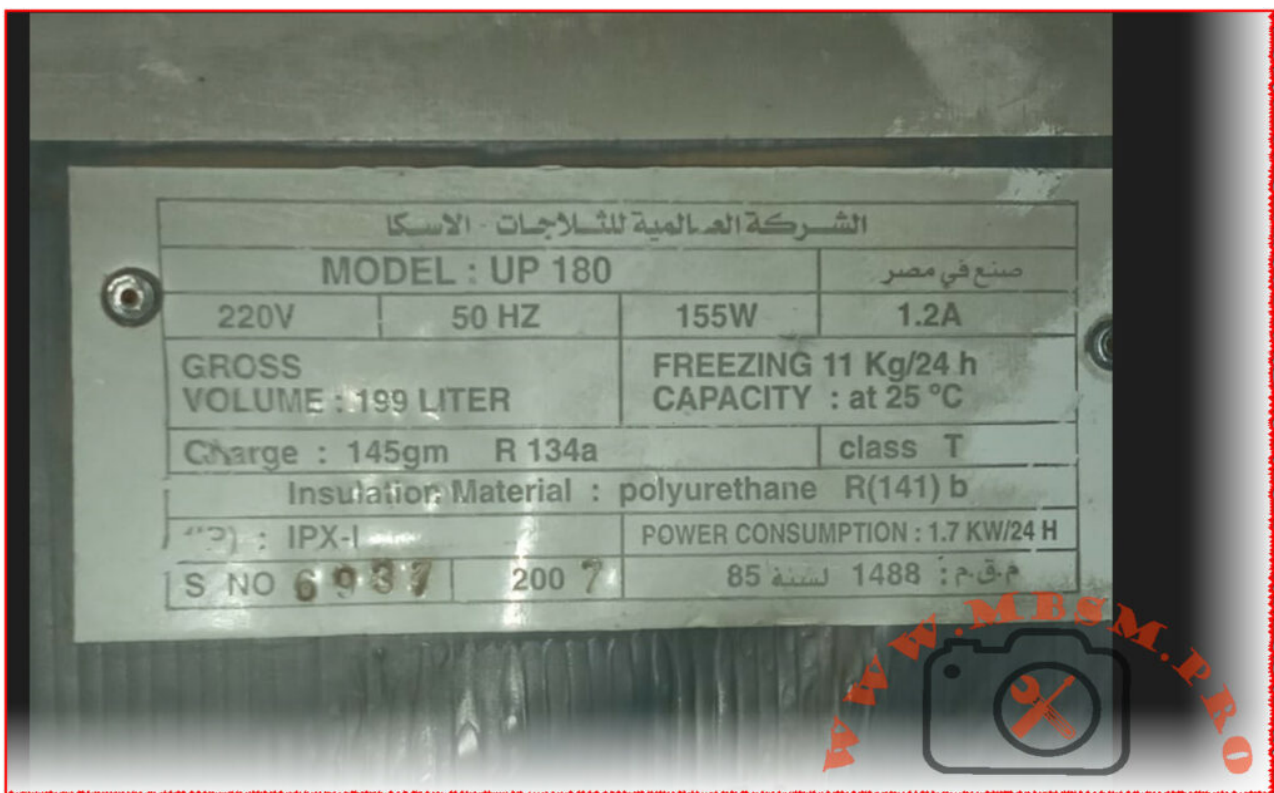

# Mbsm.pro, Refrigerator, UP 180, UP180, 155 w, 199 L, r134a, 145 g, Compressor, HSL19JE-5, 1/5 hp, lbp, DAEWOO

written by Lilianne | 26 February 2024

Mbsm.pro, Refrigerator, UP 180, UP180, 155 w, 199 L, r134a, 145 g, Compressor, HSL19JE-5, 1/5 hp, lbp, DAEWOO