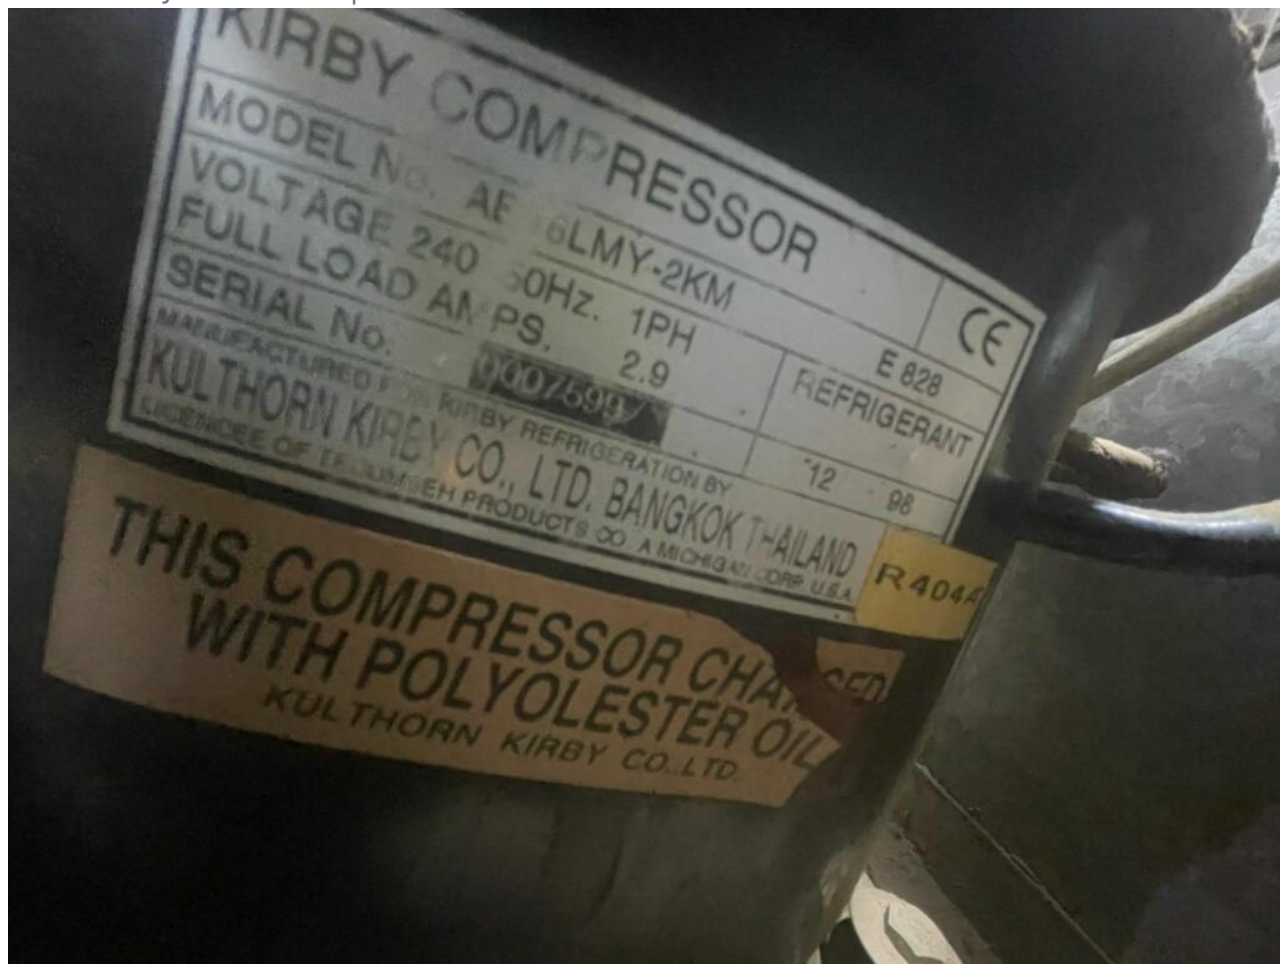

Mbsm.pro, compressor, AE16LMY, 3/8 hp, R134a, HBP, 17.4 cc, 5/8 hp, R404, LBP, 14.5 cc.

Category: compressor

written by Lilianne | 22 March 2025

Private Picture Copyright : WWW.MBSM.PRO

Mbsm.pro compressor AE16LMY: 3/8 hp, R134a, HBP, 17.4 cc; 5/8 hp, R404, LBP, 14.5 cc.