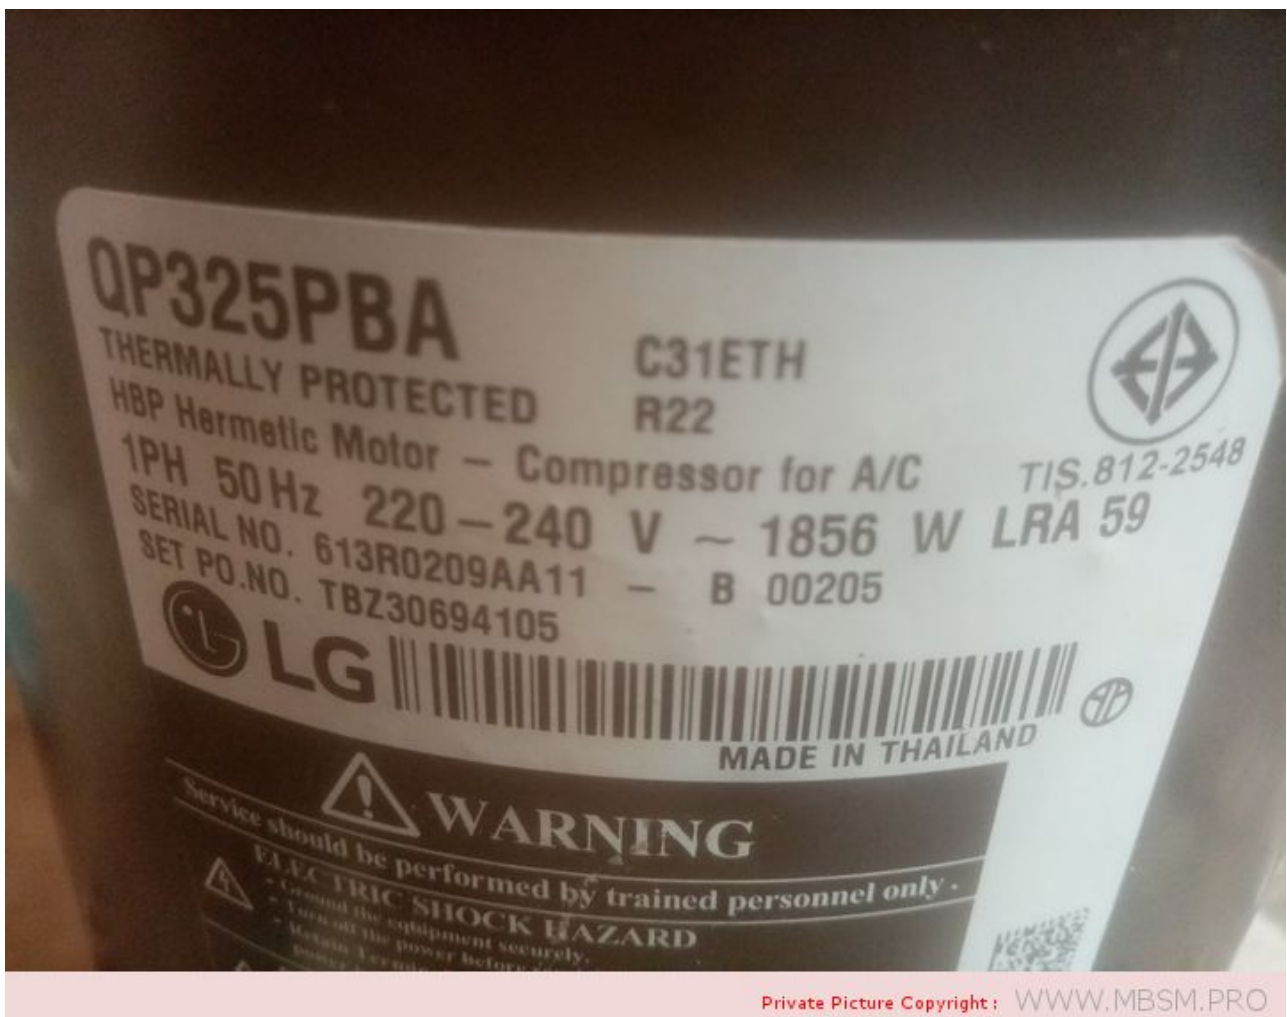

**Mbsm.pro, compressor,
qp325pba, 2 hp, 1856 w, r22,
20000 btu/h,
1PH, 220-240V, 50Hz , QJ
series LG compressor**

written by Lilianne | 17 May 2022

Mbsm.pro, compressor, qp325pba, 2 hp, 1856 w, r22, 20000
btu/h, 1PH, 220-240V, 50Hz , QJ series LG compressor