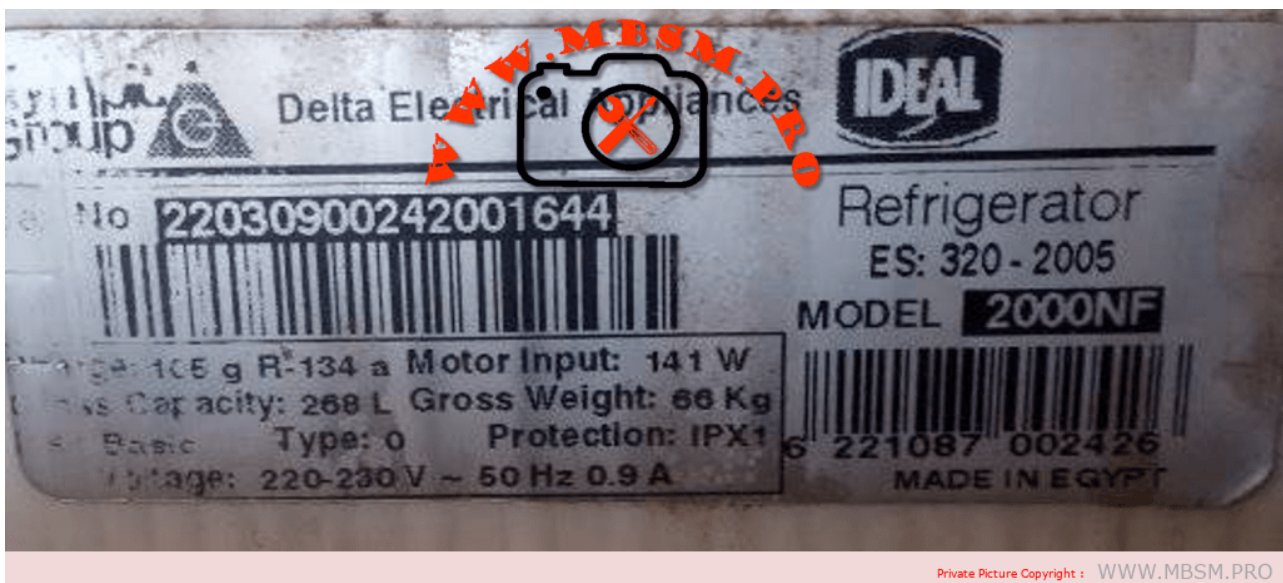

Mbsm.pro, Ideal, Refrigerator, 268 L, 141 w, Es:320-2005, 2000nf, made in Egypt, Compressor, 1/5 hp, G160tb, egm75af, r134a, 105 g

written by Lilianne | 22 September 2023

Mbsm.pro, Ideal, Refrigerator, 268 L, 141 w, Es:320-2005, 2000nf, made in Egypt, Compressor, 1/5 hp, G160tb, egm75af, r134a, 105 g