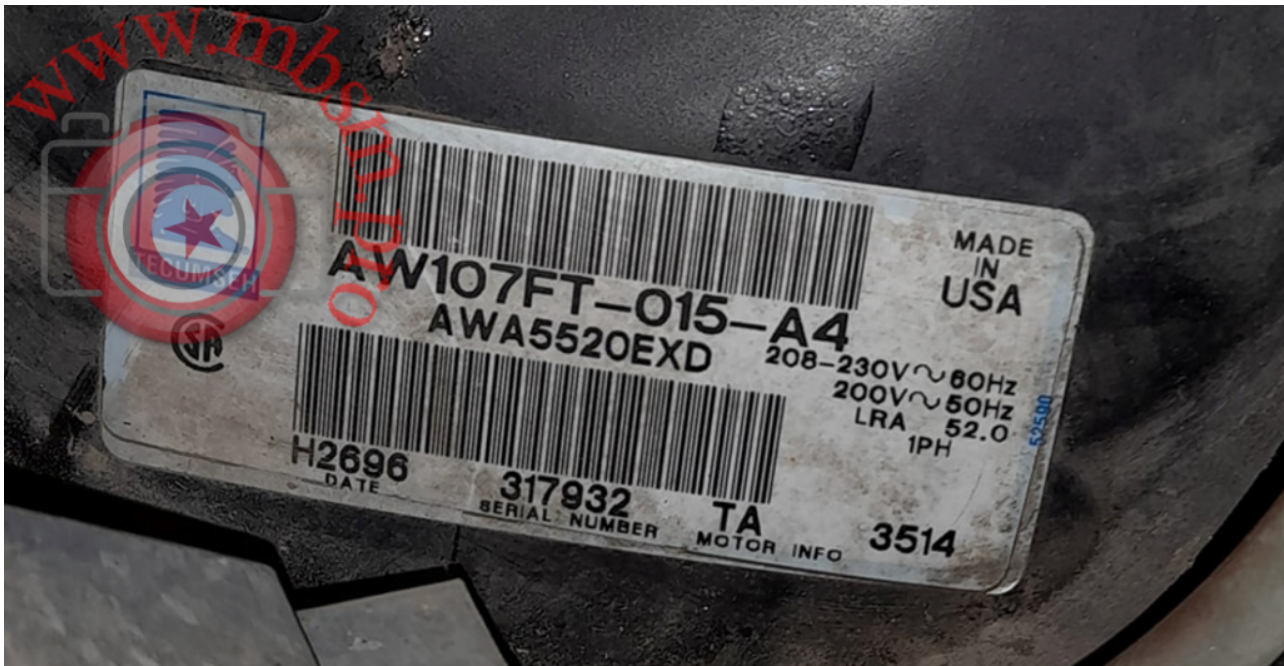

Mbsm.pro, Compressor, awa5520exd, Tecumseh, 2 HP, 208-230V, 1 PH, 18,800 BTU, R22, Hermetic (Reciprocating) Compressor Replacement

written by Lilianne | 24 January 2024

Private Picture Copyright: WWW.MBSM.PRO

Mbsm.pro, Compressor, awa5520exd, Tecumseh, 2 HP, 208-230V, 1 PH, 18,800 BTU, R22, Hermetic (Reciprocating) Compressor Replacement

---