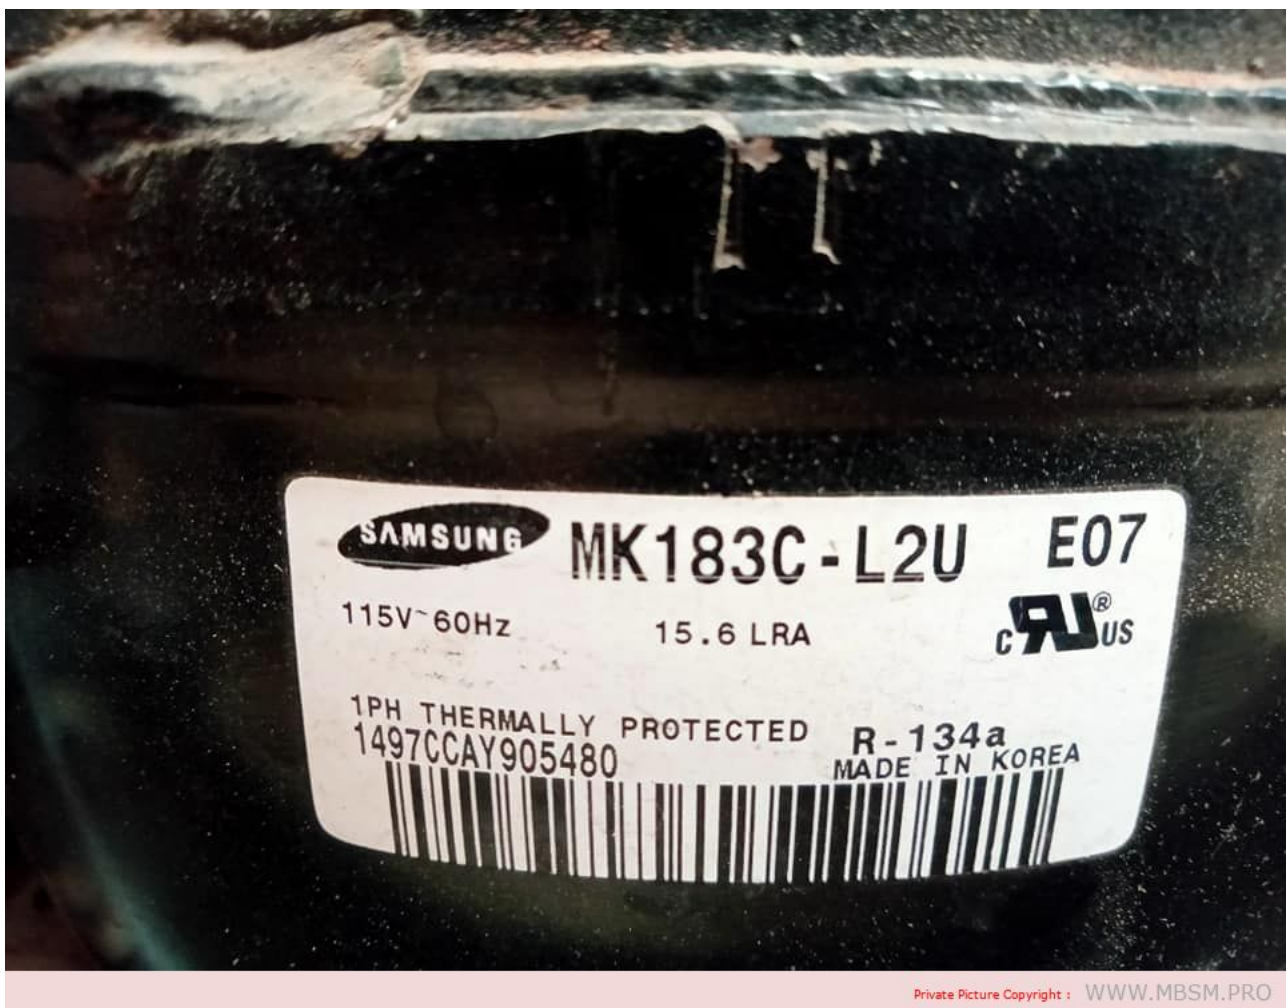

**Mbsm.pro, Compressor, Samsung,  
refrigerator, MK183Q-L2Ub,  
R134a, 1/3 Hp, 1bp,  
220-240V/50HZ, refrigerator,  
RT61MBPN, 22 feet, 460 L**

written by Lilianne | 27 March 2022

Mbsm.pro, Compressor, Samsung, refrigerator, MK183Q-L2Ub,  
R134a, 1/3 Hp, 1bp, 220-240V/50HZ, refrigerator, RT61MBPN, 22  
feet, 460 L