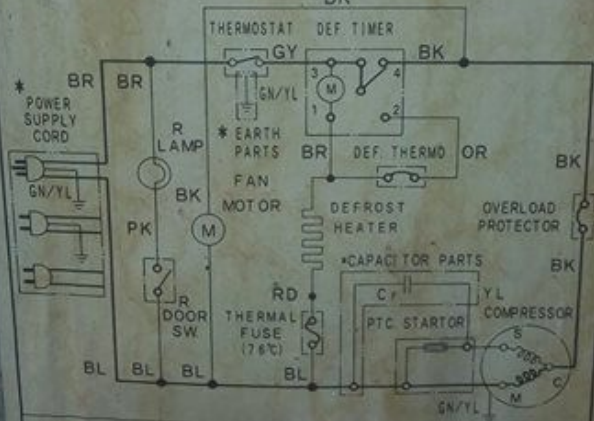

CIRCUIT DIAGRAM

GY...GRAY   OR...ORANGE   RD...RED   PK...PINK
VT...VIOLET   BR...BROWN   BL...BLUE   BK...BLACK
GN/YL...GREEN/YELLOW   YL...YELLOW
BK

*THE PLUG TYPE, CAPACITOR PARTS, EARTH PARTS ON CIRCUIT DIAGRAM ARE SUBJECTED TO CHANGE ACCORDING MODEL TYPE

Insulation Blowing Gas:
Cyclo-Pentane

(N02)