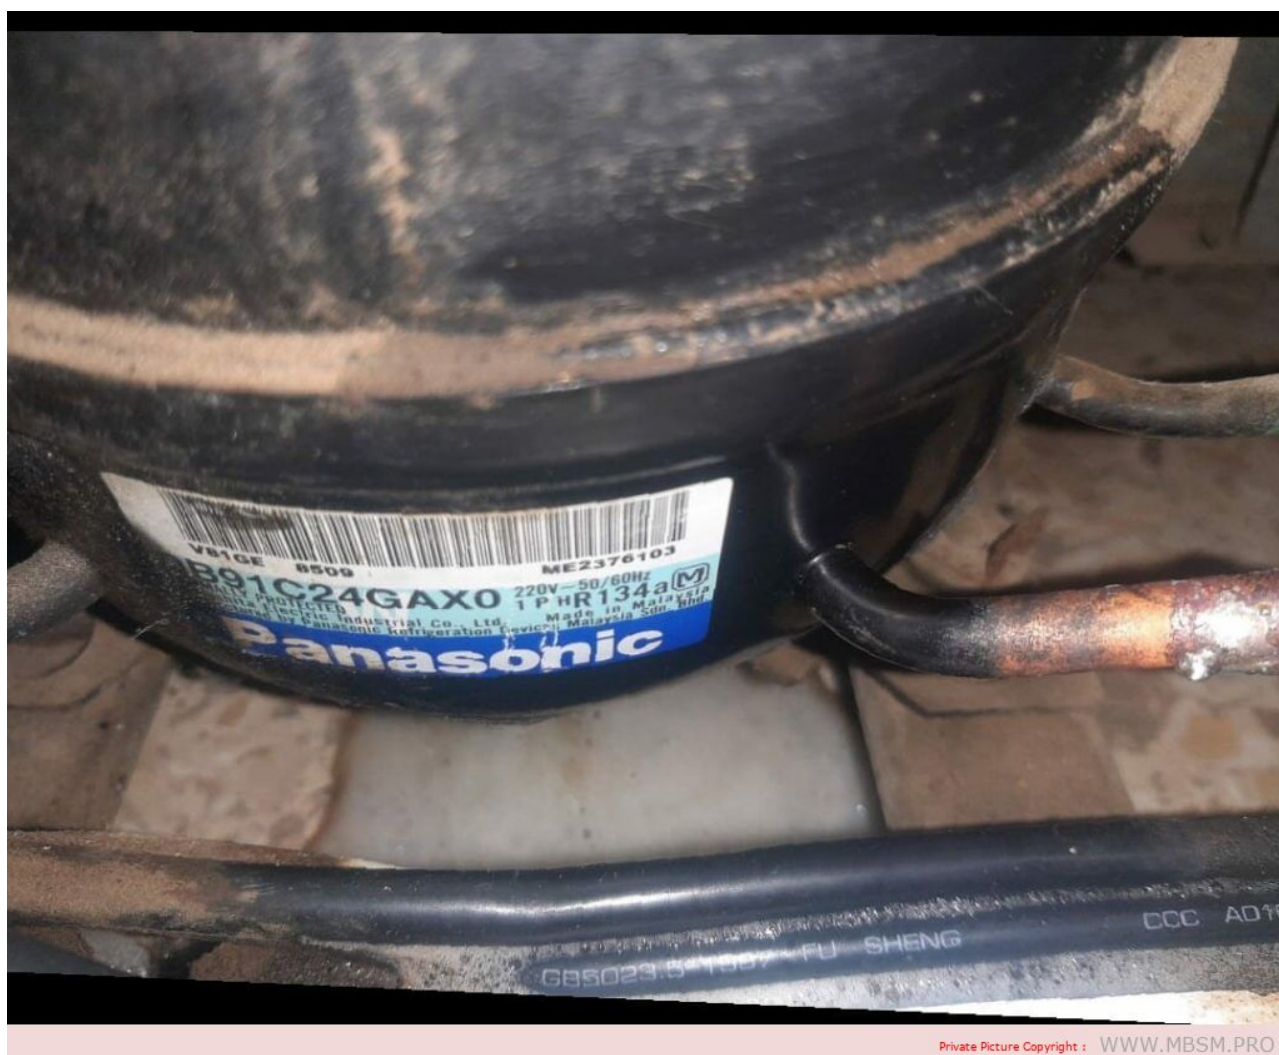

Mbsm.pro, Fridge, Compressor, Asq91h, 1/3 hp, AC Power, 220 w, R134A, Gas, Lbp, 220V

written by Lilianne | 12 April 2024

Mbsm.pro, Fridge, Compressor, Asq91h, 1/3 hp, AC Power, 220 w, R134A, Gas, Lbp, 220V

Mbsm.pro, Panasonic, QB91C24GAX0, 1/4HP, Refrigerator, Compressor, 220 w, Lbp, r134a

written by Lilianne | 12 April 2024

Mbsm.pro, Panasonic, QB91C24GAX0, 1/4HP, Refrigerator, Compressor, 220 w, Lbp, r134a