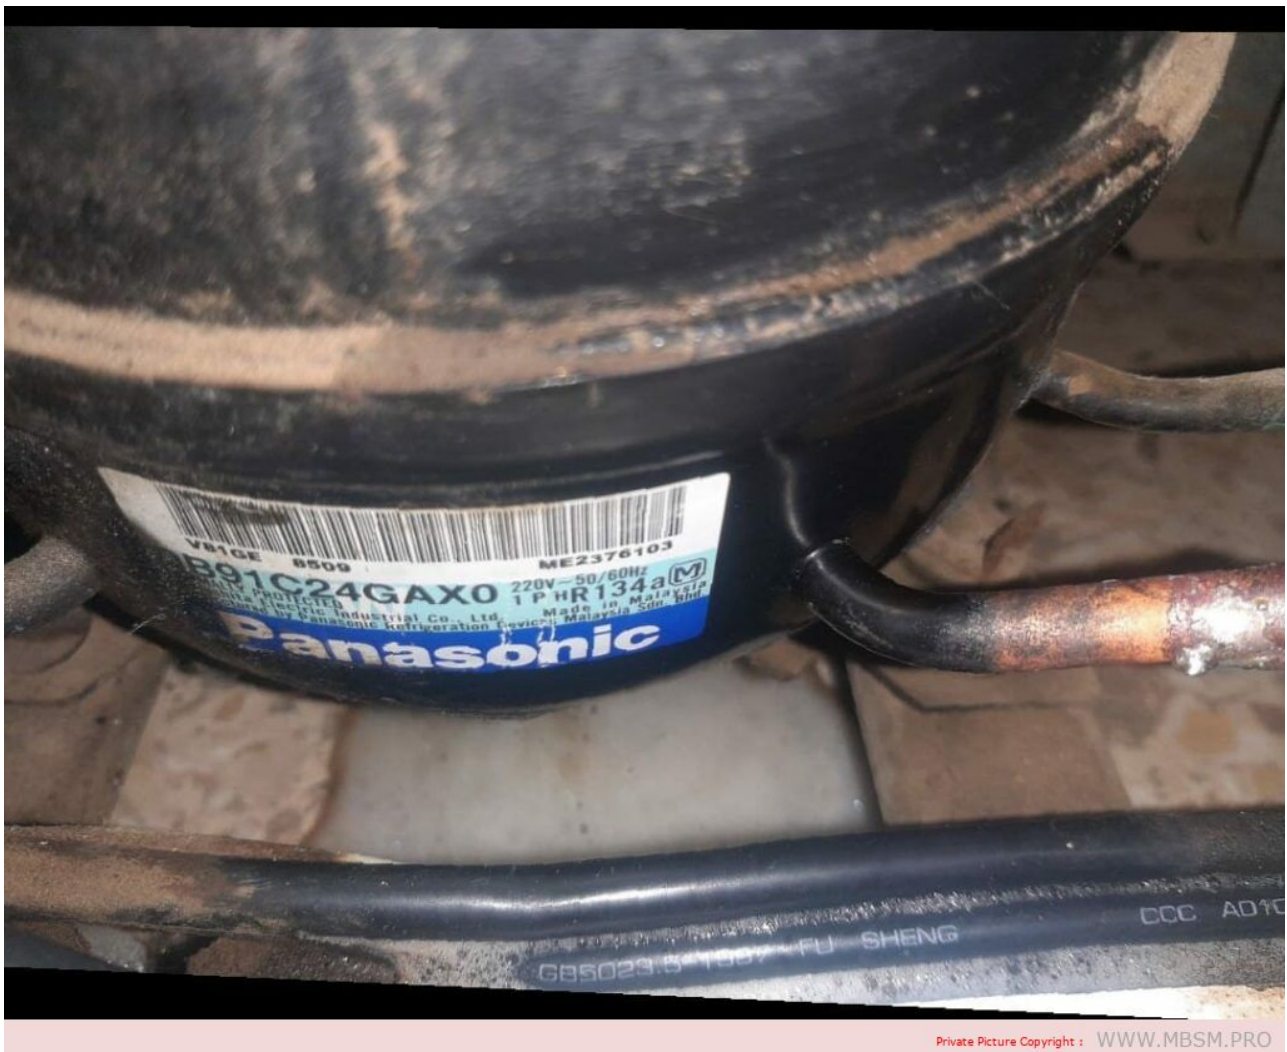

Mbsm.pro, Fridge, Compressor, Asq91h, 1/3 hp, AC Power, 220 w, R134A, Gas, Lbp, 220V

written by Lilianne | 12 April 2024

Mbsm.pro, Fridge, Compressor, Asq91h, 1/3 hp, AC Power, 220 w, R134A, Gas, Lbp, 220V

Mbsm.pro, Panasonic, QB91C24GAX0, 1/4HP, Refrigerator, Compressor, 220 w, Lbp, r134a

written by Lilianne | 12 April 2024

Mbsm.pro, Panasonic, QB91C24GAX0, 1/4HP, Refrigerator, Compressor, 220 w, Lbp, r134a