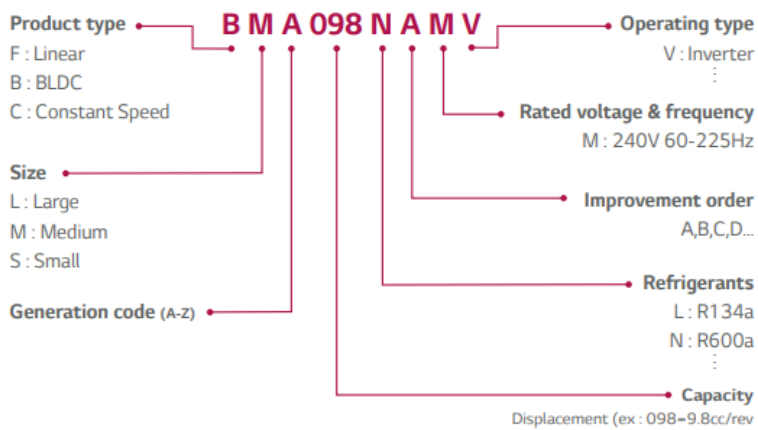

Nomenclature

Wide operating range

- New oil pumping system
- 1,200-4,500rpm

Private Picture Copyright : WWW.MBSM.PRO

Mbsm_dot_pro_private_PDF_bsa090njmv -
Inverter_Compressor_Technology_for_RefrigeratorReciprocatingTé
télécharger