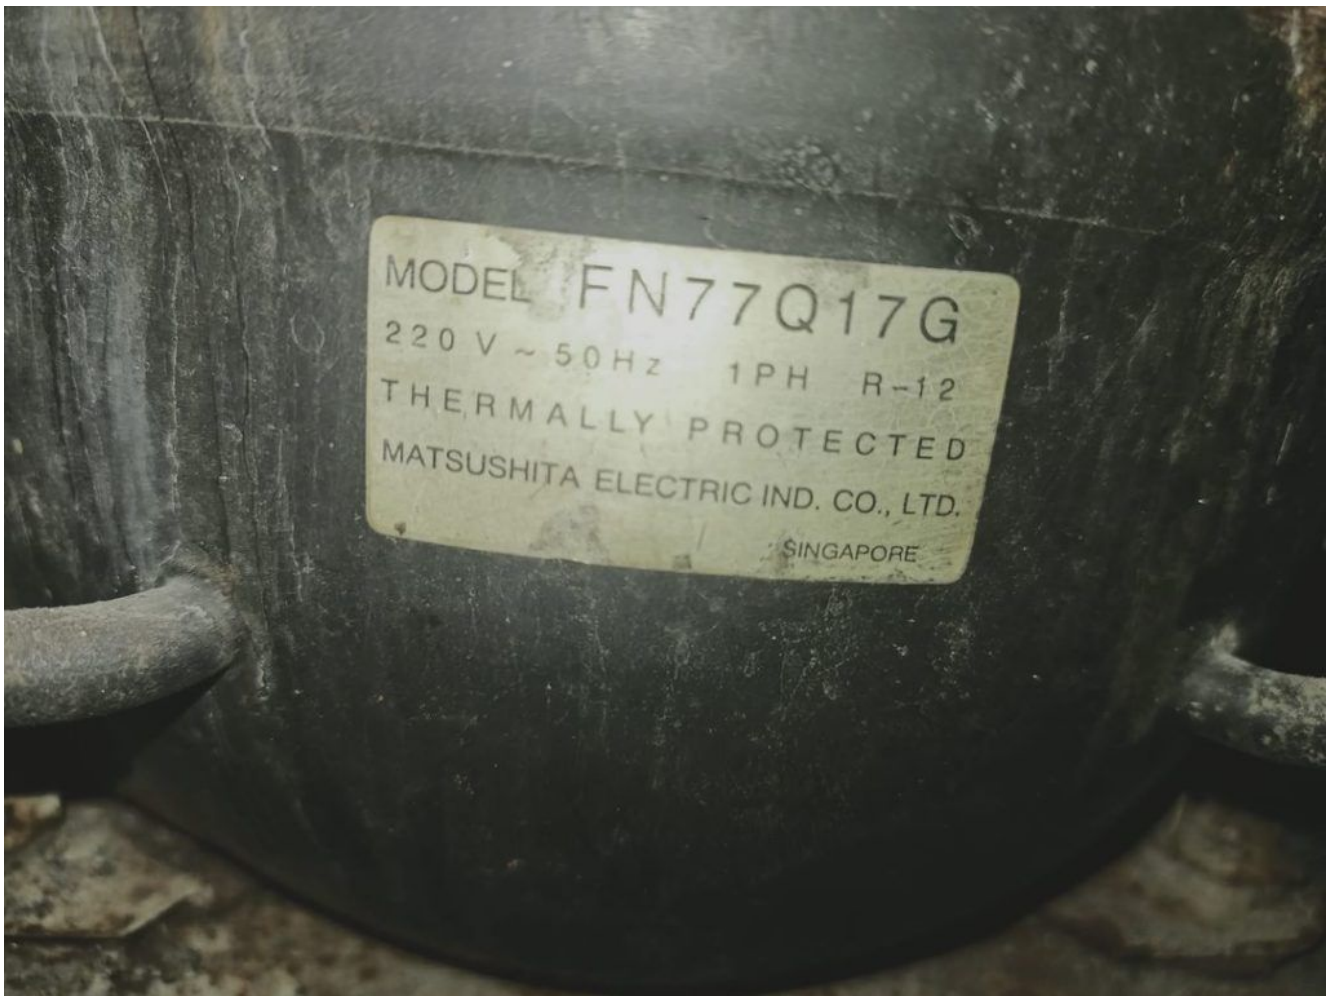

Private Picture Copyright : WWW.MBSM.PRO