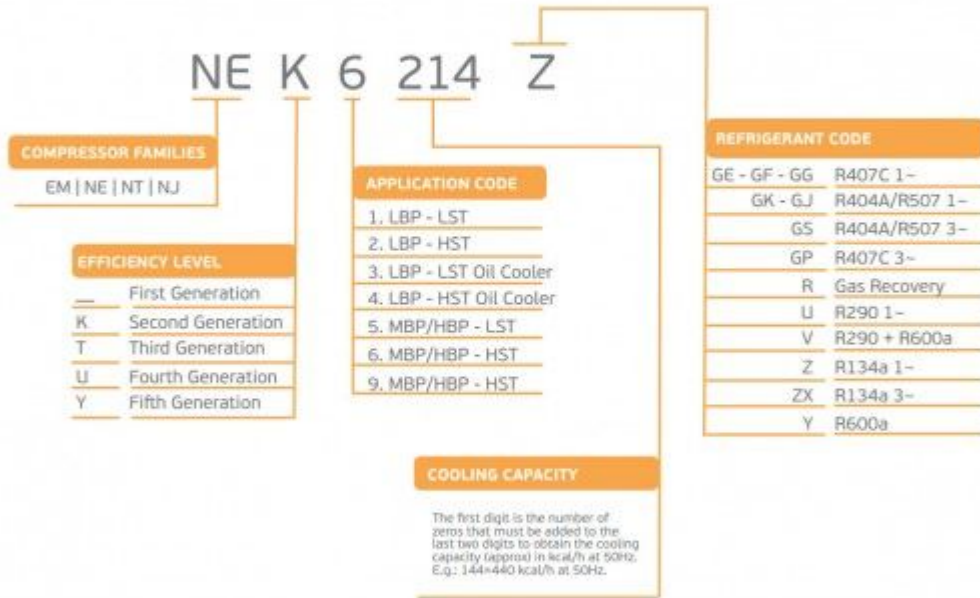

EM/NE/NT/NJ

PictureS Mbsm Dot Pro : www.mbsm.pro

Mbsm.pro , Qb73c15gax5 , R134a , Refrigeration Compressor , 1/4 Hp, Panasonic compressor catalogue, QB series , 1Ph ,