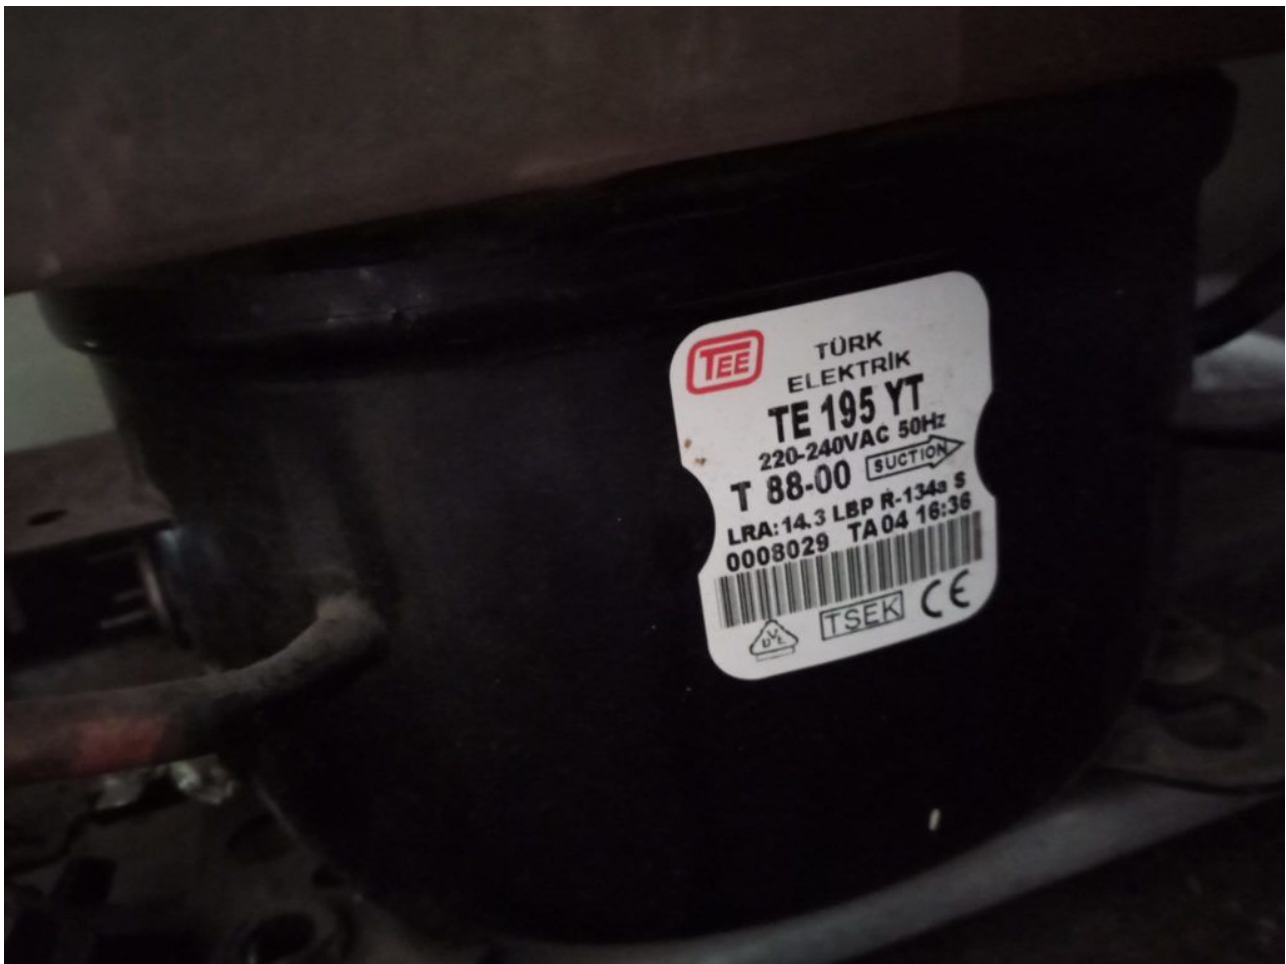

Mbsm.pro, Compressor, Te195yt, 1/4 Hp, 226 W, Lbp, R134a, lra 14a, 220v, 1 phase 50 hz

written by Lilianne | 9 April 2022

Private Picture Copyright: WWW.MBSM.PRO

Mbsm.pro, Compressor, Te195yt, 1/4 Hp, 226 W, Lbp, R134a, lra
14a, 220v, 1 phase 50 hz