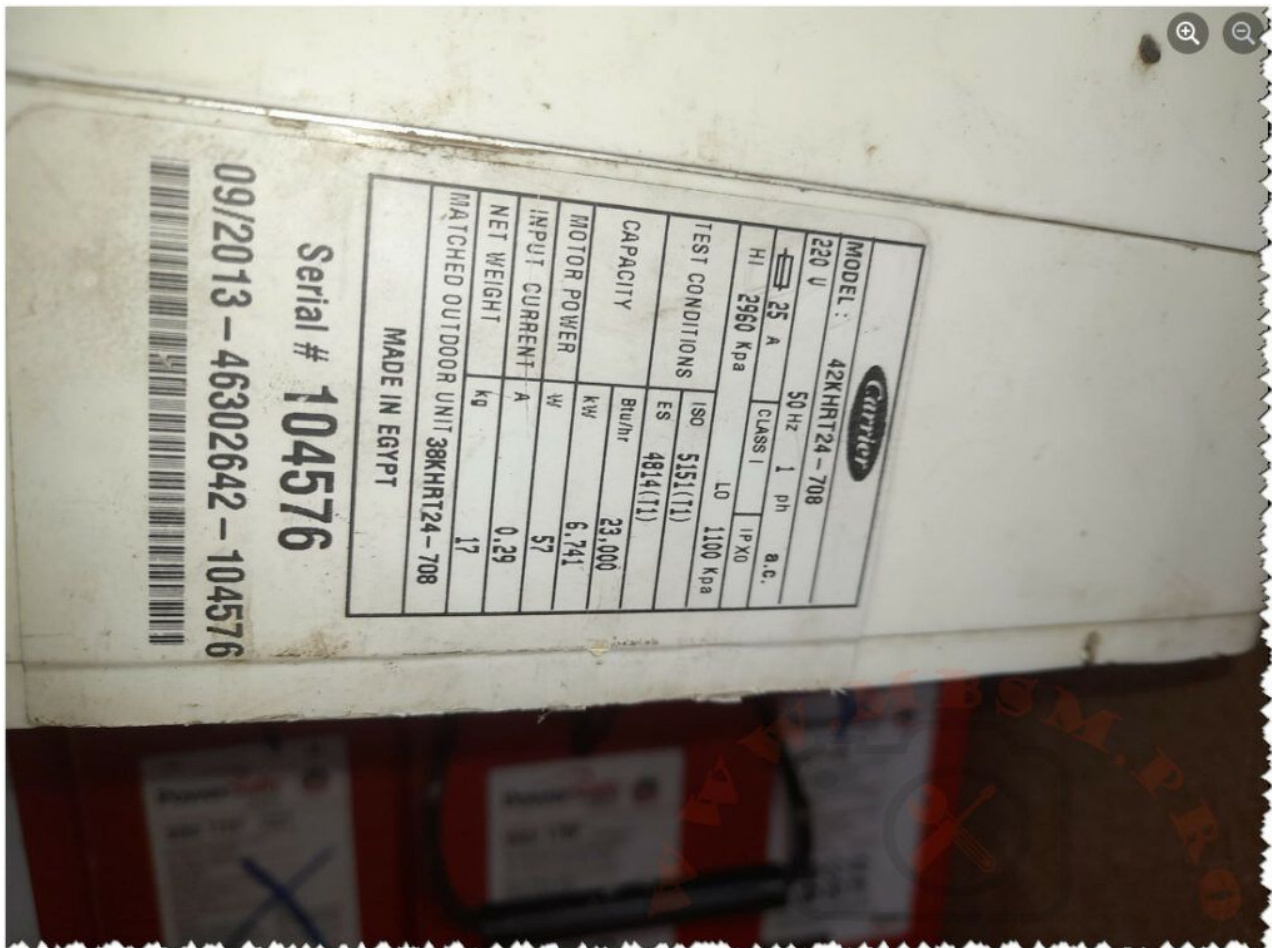

Mbsm.pro, air conditioner, 42khrt24, 24000 btu, 2 t, 3 hp, r22

written by Lilianne | 24 January 2024

Private Picture Copyright : WWW.MBSM.PRO

Mbsm.pro, air conditioner, 42khrt24, 24000 btu, 2 t, 3 hp, r22

Mbsm.pro, compressor, Sanyo,

**Rotary, Split system air
conditioner, Compressors, C-
R221H5S, S6231526791, 24000
btu, R22, 3 hp, 2 ton**

written by Lilianne | 24 January 2024

SANYO

MODEL C-R221H5S

CODE 80687145