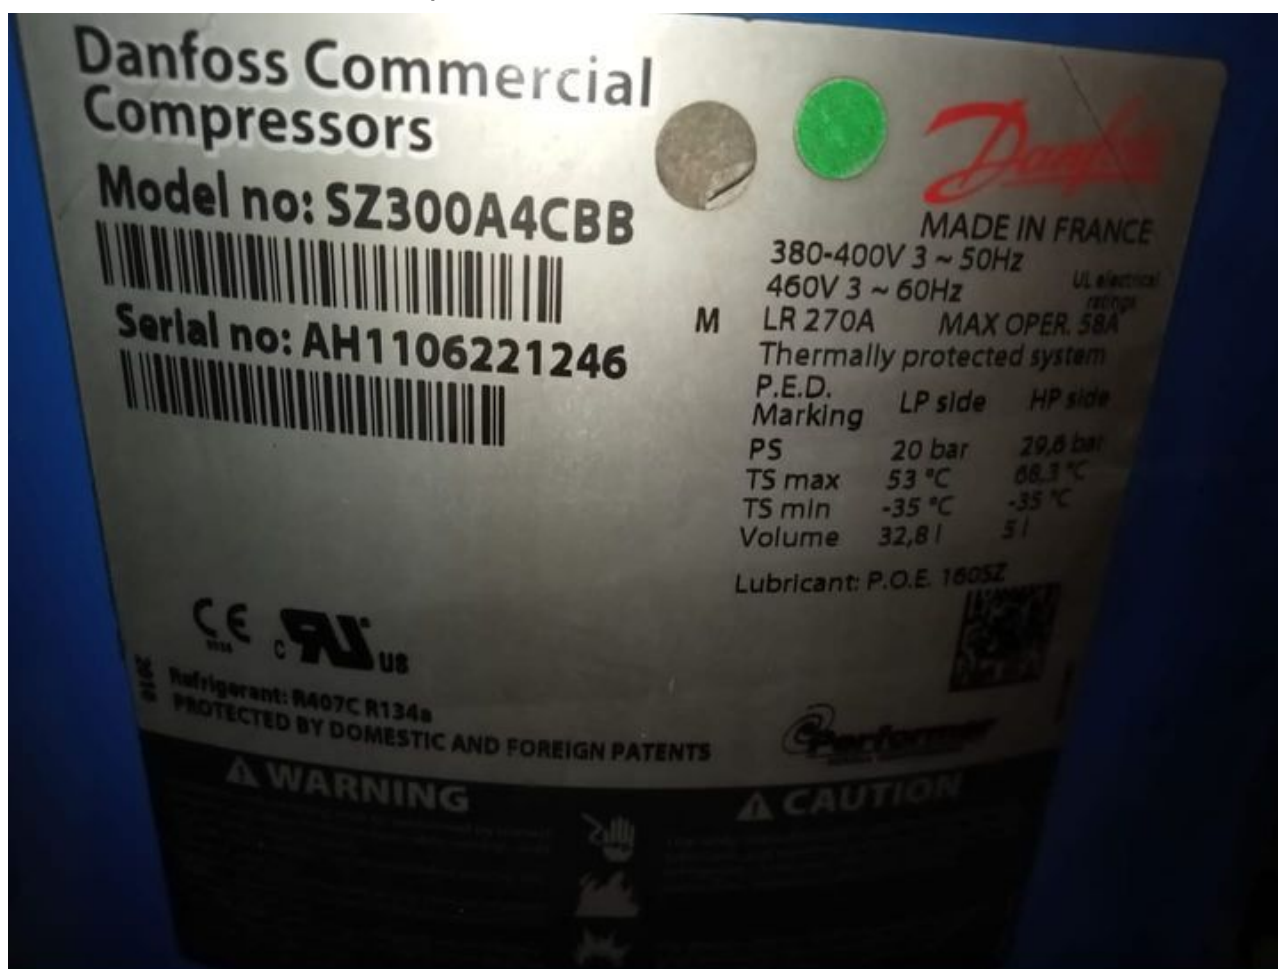

Mbsm.pro, Compressor, Danfoss, SZ300A4cbb, 25 hp, 72800 W, 248300 Btu/h, R407C, 400v/3/50hz 460v/3/60hz

written by Lilianne | 14 April 2022

Private Picture Copyright: WWW.MBSM.PRO

Mbsm.pro, Compressor, Danfoss, SZ300A4cbb, 25 hp, 72800 W,
248300 Btu/h, R407C, 400v/3/50hz 460v/3/60hz