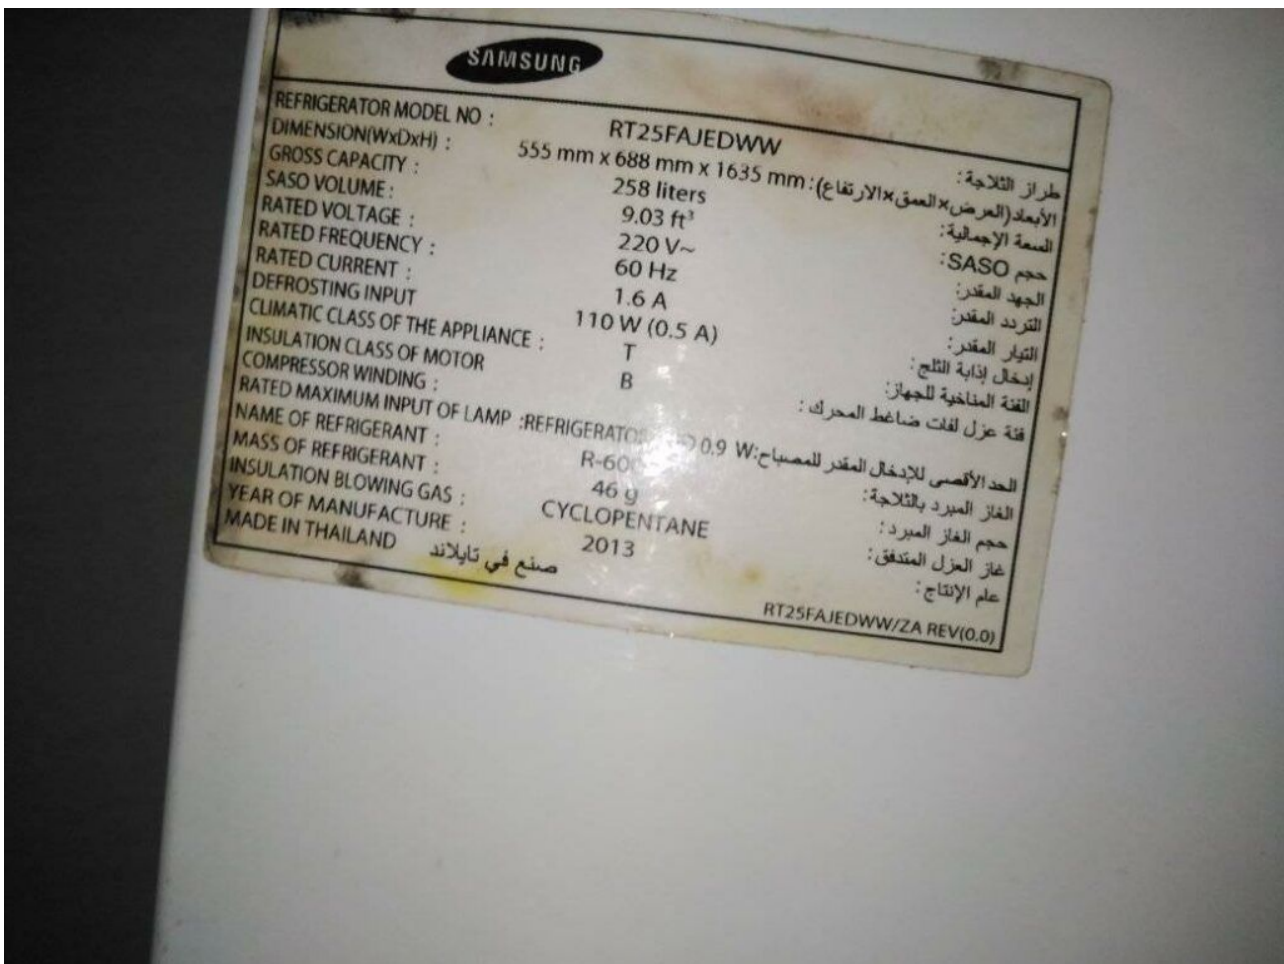

Mbsm.pro, Kiriazi, No Frost, Digital, Deep Freezer, 6 Drawers, 250 L, E250N, E250N 6/3, compressor, gl60an, 1/6, hmbp, r134a, 125g

written by Lilianne | 18 December 2023

Mbsm.pro, Kiriazi, No Frost, Digital, Deep Freezer, 6 Drawers, 250 L, E250N, E250N 6/3, compressor, gl60an, 1/6, hmbp,

r134a, 125g

Mbsm.pro, Refrigerator, RT25fajedww, 250 L, no frost, inverter, Compressor, BDC, 1/6 hp, lbp, R600a, 46g, 220v

written by Lilianne | 18 December 2023

Private Picture Copyright : WWW.MBSM.PRO

Mbsm.pro, Refrigerator, RT25fajedww, 250 L, no frost, inverter, Compressor, BDC, 1/6 hp, lbp, R600a, 46g, 220v