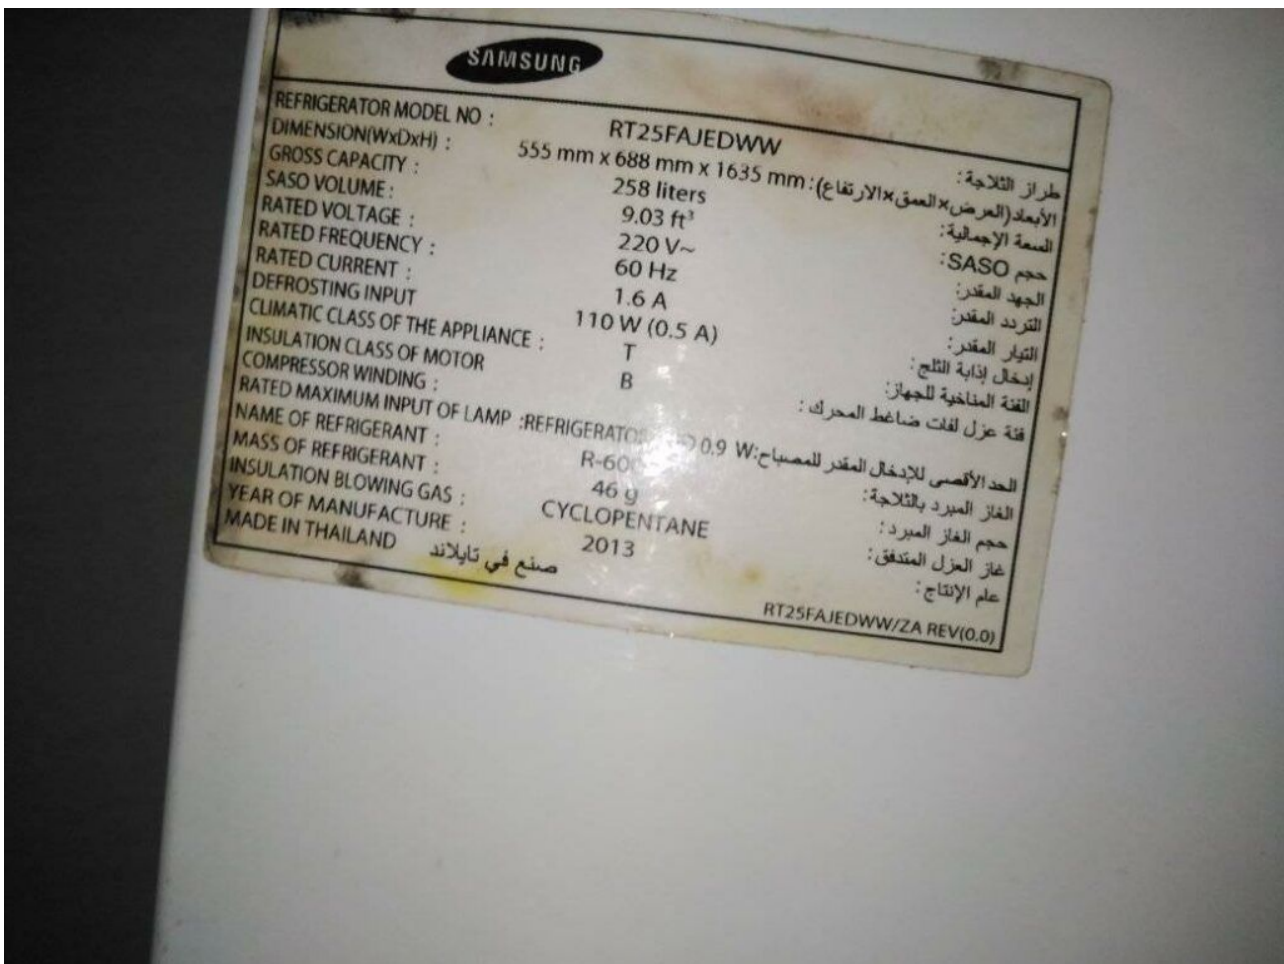

**Mbsm.pro, Kiriazi, No Frost, Digital, Deep Freezer, 6 Drawers, 250 L, E250N, E250N 6/3, compressor, gl60an, 1/6, hmbp, r134a, 125g**

written by Lilianne | 18 December 2023

Mbsm.pro, Kiriazi, No Frost, Digital, Deep Freezer, 6 Drawers, 250 L, E250N, E250N 6/3, compressor, gl60an, 1/6, hmbp,

r134a, 125g