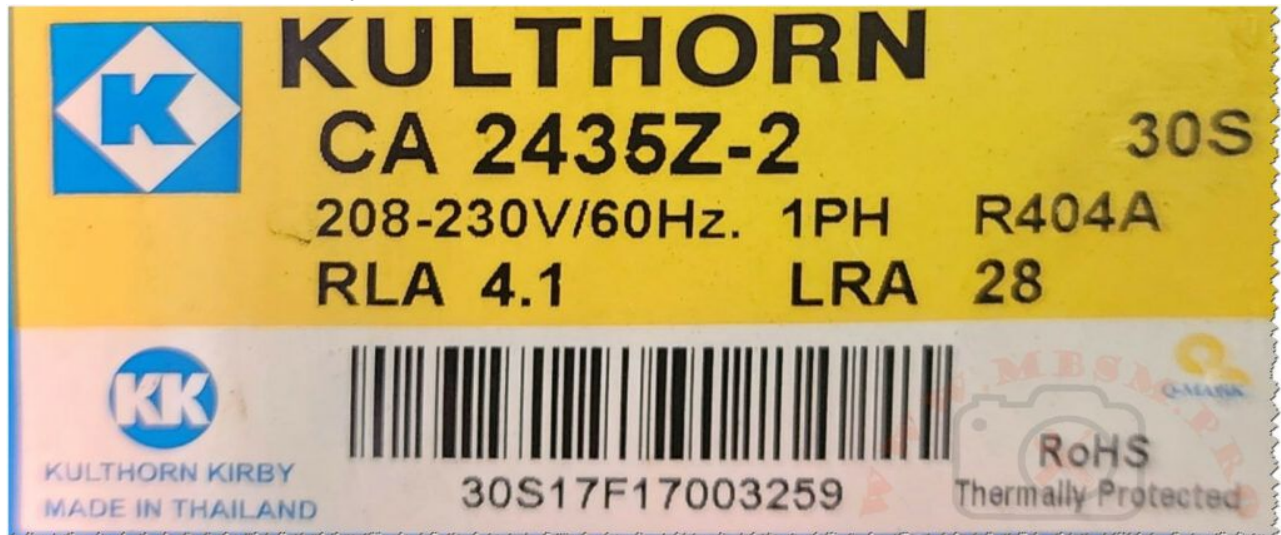

Mbsm.pro, HERMETIC, Kulthorn,
COMPRESSOR, CA 2435Z-2, 917 w, 28A,
3/4 hp++, 1 hp-, 1ph

Category: compressor,expertise
written by Lilianne | 27 January 2024

Mbsm.pro, HERMETIC, Kulthorn, COMPRESSOR, CA 2435Z-2, 917 w, 28A, 3/4 hp++, 1
hp-, 1ph