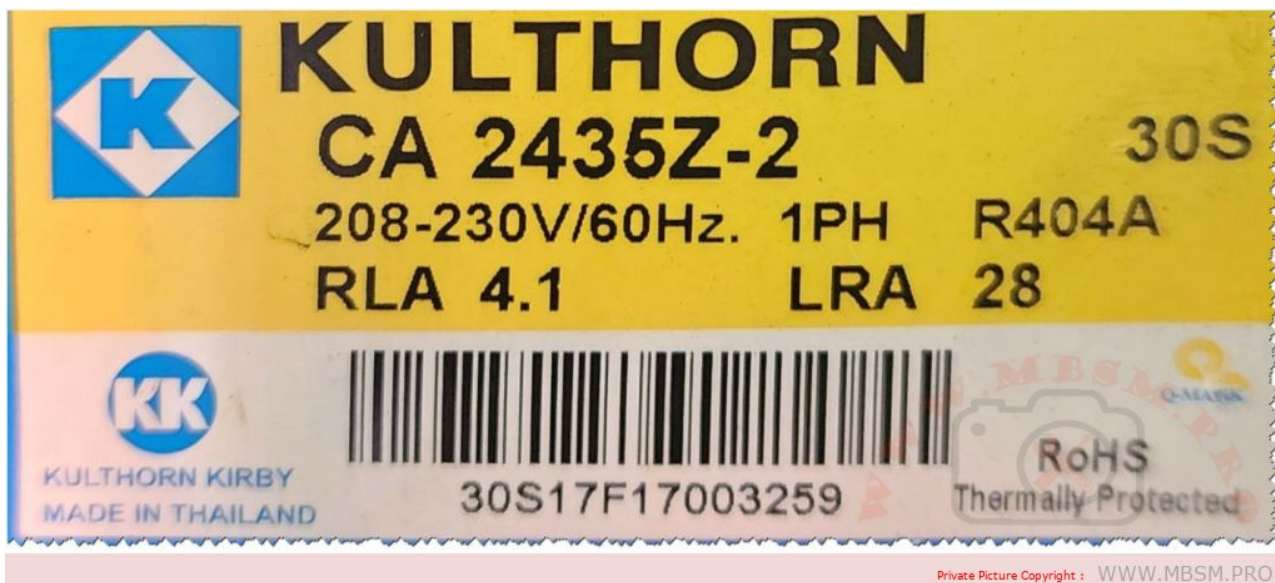

# Mbsm.pro, HERMETIC, Kulthorn, COMPRESSOR, CA 2435Z-2, 917 w, 28A, 3/4 hp++, 1 hp-, 1ph

written by Lilianne | 27 January 2024

Mbsm.pro, HERMETIC, Kulthorn, COMPRESSOR, CA 2435Z-2, 917 w, 28A, 3/4 hp++, 1 hp-, 1ph