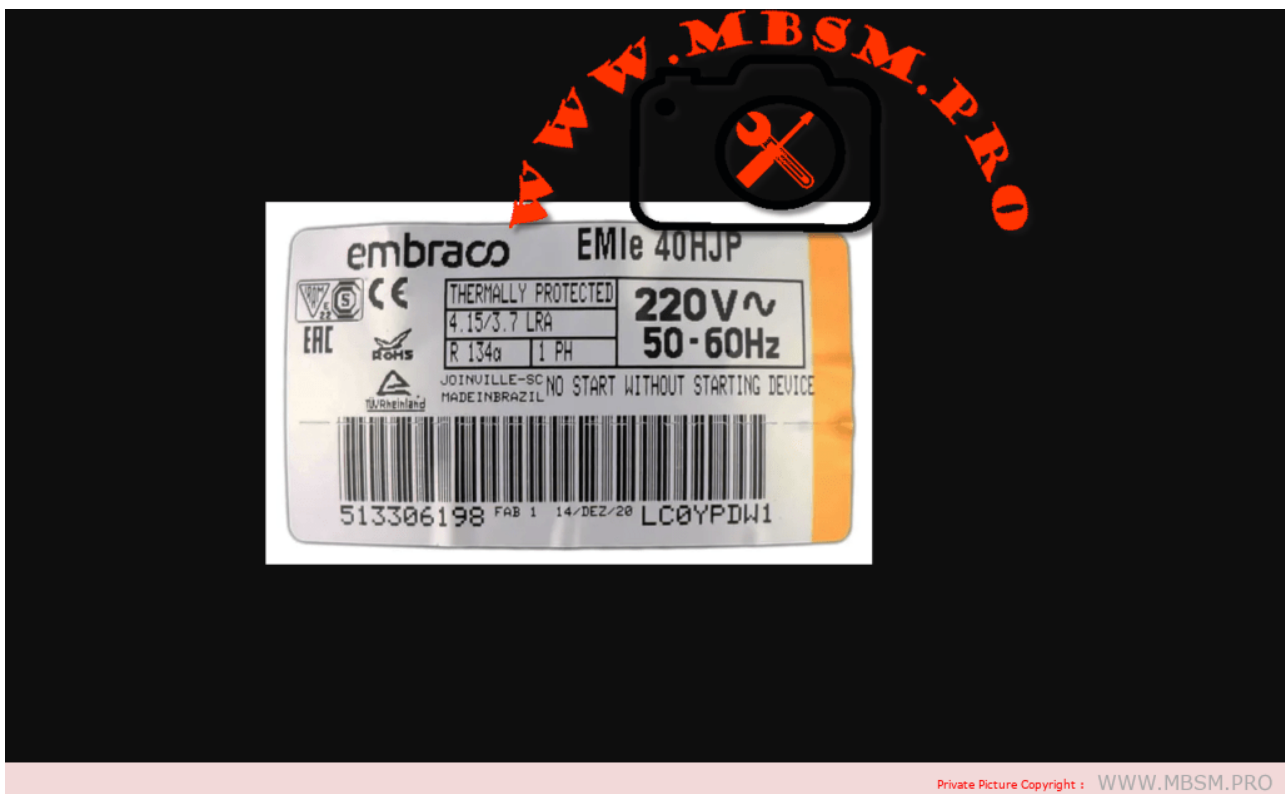

# Compressor, 95 W, refrigerator, Embraco, EMIE 40 HJP, EMIE40HJP, (3.4 cubic meters), R-134a, Brazil

written by Lilianne | 15 November 2023

Compressor, 95 W, refrigerator, Embraco, EMIE 40 HJP, EMIE40HJP, (3.4 cubic meters), R-134a, Brazil