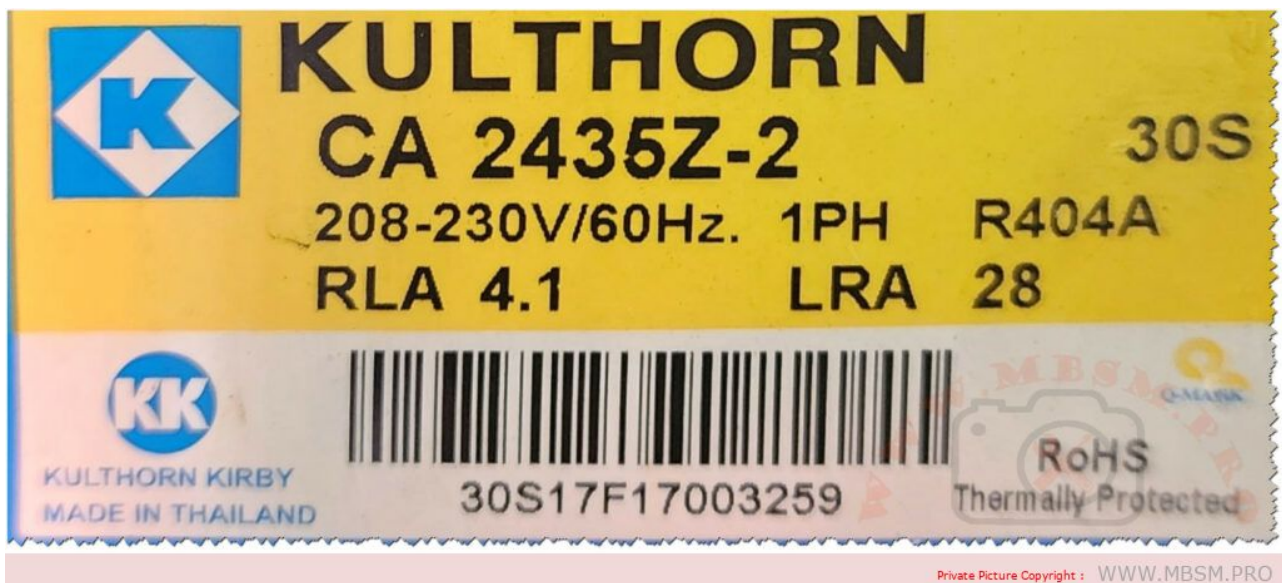

**Mbsm.pro, HERMETIC, Kulthorn,
COMPRESSOR, CA 2435Z-2, 917
w, 28A, 3/4 hp++, 1 hp-, 1ph**

written by Lilianne | 27 January 2024

Mbsm.pro, HERMETIC, Kulthorn, COMPRESSOR, CA 2435Z-2, 917 w,
28A, 3/4 hp++, 1 hp-, 1ph