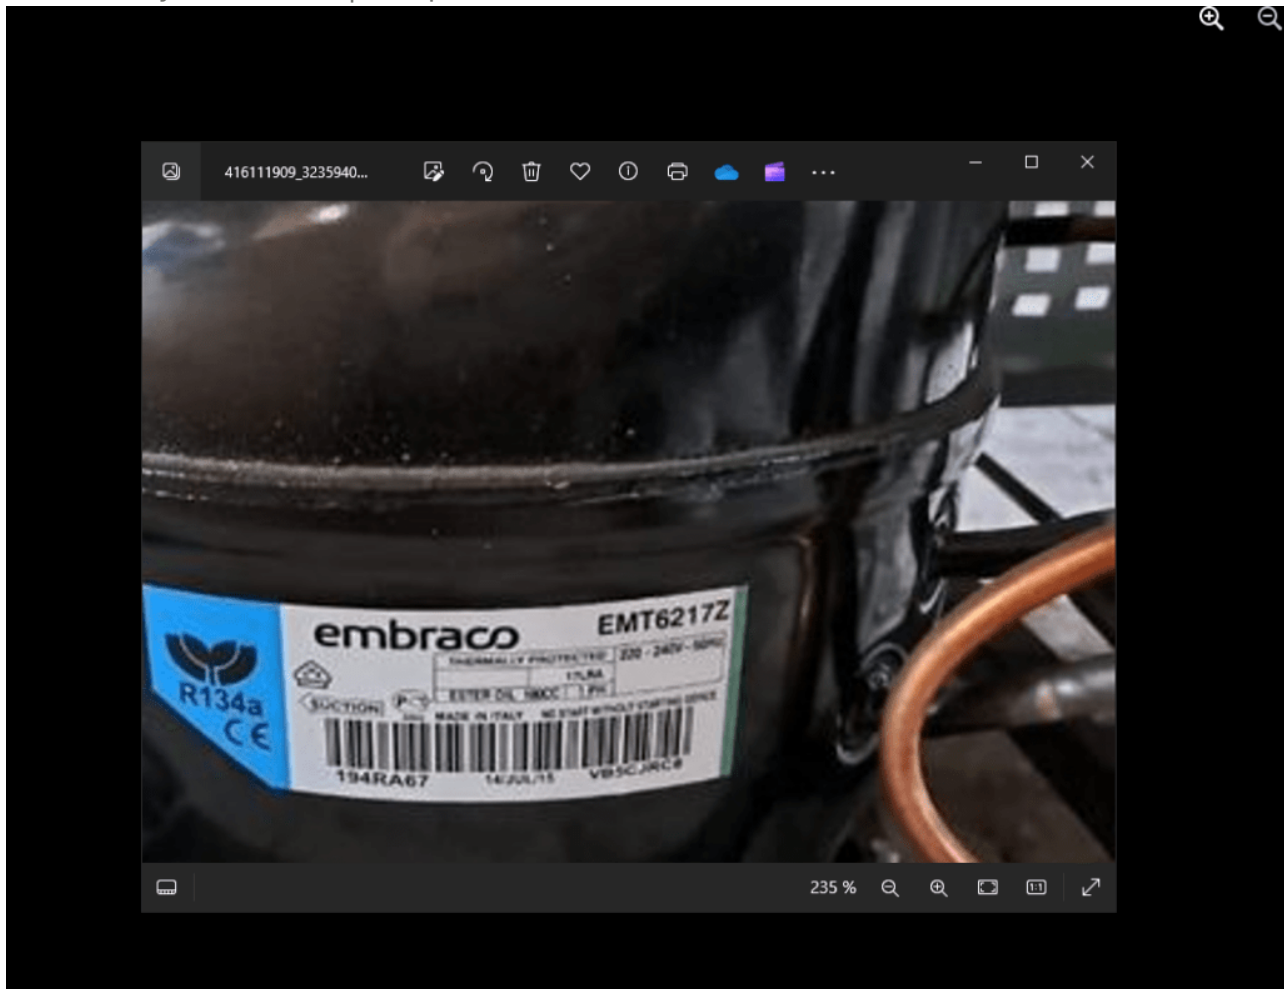

Mbsm.pro, Compressor, Embraco, Emt6217z, NT6217Z, 3/4 hp, hbp, r134a

Category: expertise

written by Lilianne | 6 April 2024

Private Picture Copyright : WWW.MBSM.PRO

Mbsm.pro, Compressor, Embraco, Emt6217z, NT6217Z, 3/4 hp, hbp, r134a

---

Mbsm.pro, Compressor, hermetic, piston, Embraco, NT2178GK, 3/4 hp, Lbp, 17.40 cm³, R404A, R452A, R507A

Category: compressor

written by Lilianne | 6 April 2024