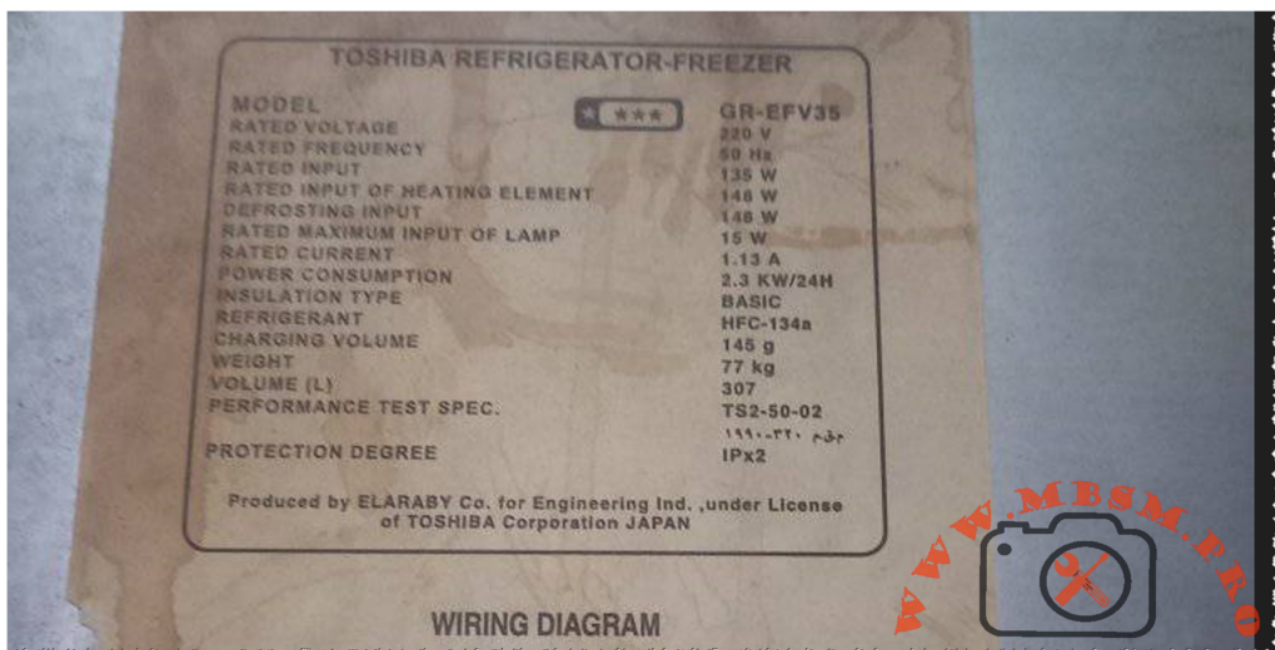

# Mbsm.pro, TOSHIBA, REFRIGERATOR, FREEZER, GR- EFV35, 12 feet, 3 DOOR, 307 L, compressor, 1/5 hp, 140 w, 1bp, r134a, 145 g

written by Lilianne | 9 March 2024

Mbsm.pro, TOSHIBA, REFRIGERATOR, FREEZER, GR-EFV35, 12 feet, 3  
DOOR, 307 L, compressor, 1/5 hp, 140 w, 1bp, r134a, 145 g