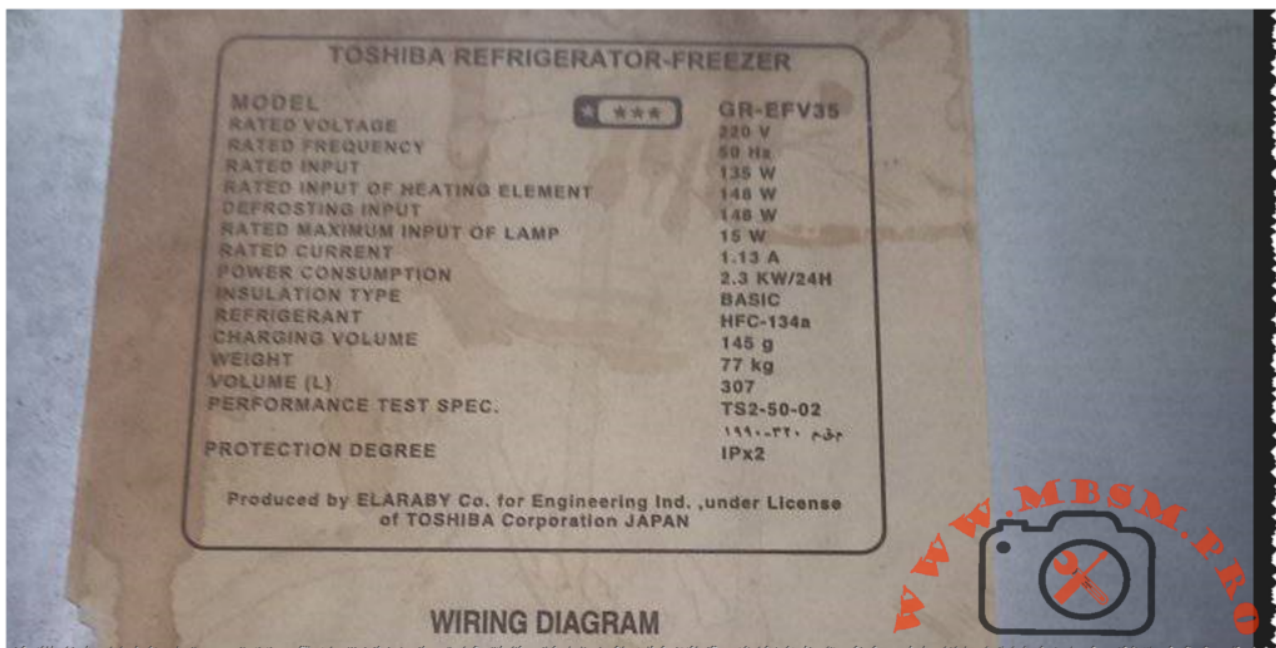

Mbsm.pro, TOSHIBA, REFRIGERATOR, FREEZER, GR- EFV35, 12 feet, 3 DOOR, 307 L, compressor, 1/5 hp, 140 w, lbp, r134a, 145 g

written by Lilianne | 9 March 2024

Mbsm.pro, TOSHIBA, REFRIGERATOR, FREEZER, GR-EFV35, 12 feet, 3
DOOR, 307 L, compressor, 1/5 hp, 140 w, lbp, r134a, 145 g