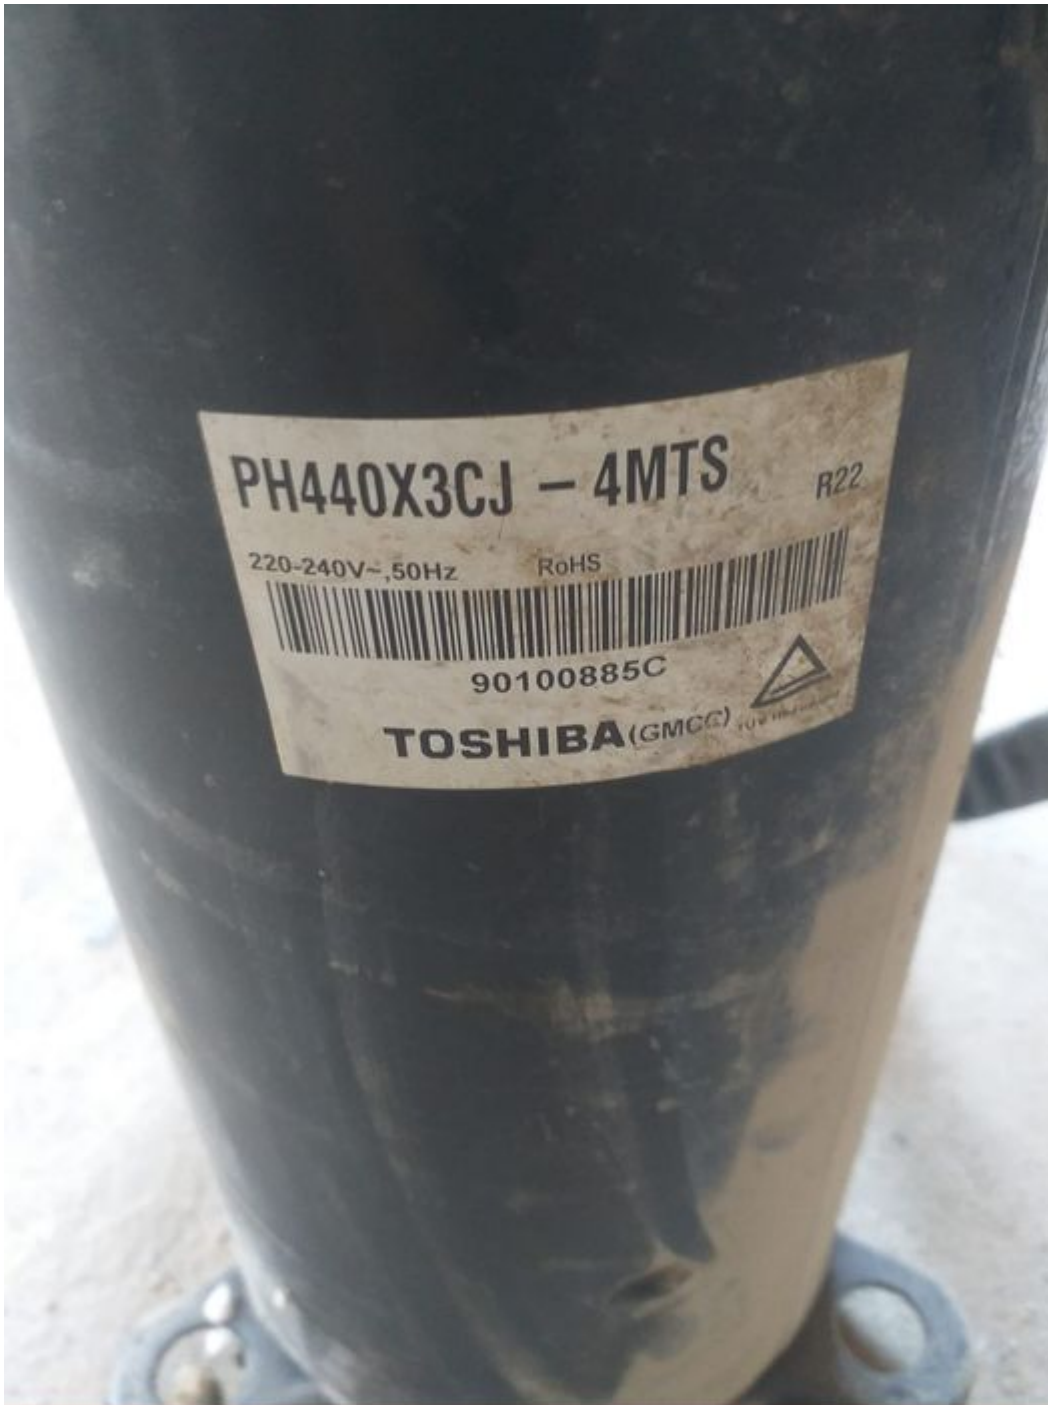

Private Picture Copyright : WWW.MBSM.PRO

Mbsm.pro, Compressor, ph440x3cj-4mts, Rotary Compressor, 26000 Btu, R22, 3 hp, 2 Tonnes, 2500 w

---