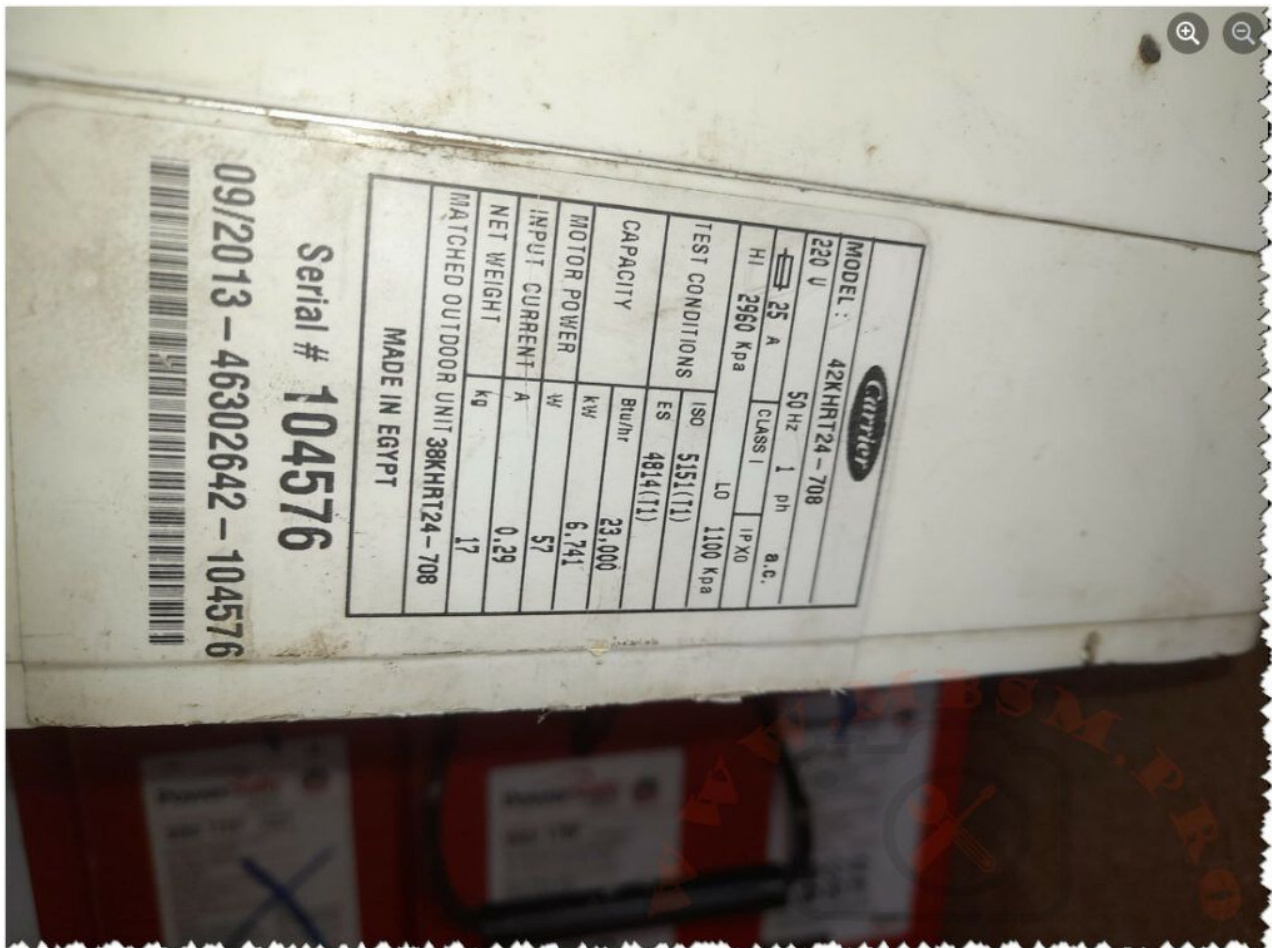

Mbsm.pro, air conditioner, 42khrt24, 24000 btu, 2 t, 3 hp, r22

written by Lilianne | 24 January 2024

Private Picture Copyright : WWW.MBSM.PRO

Mbsm.pro, air conditioner, 42khrt24, 24000 btu, 2 t, 3 hp, r22

Mbsm.pro, compressor, Sanyo,