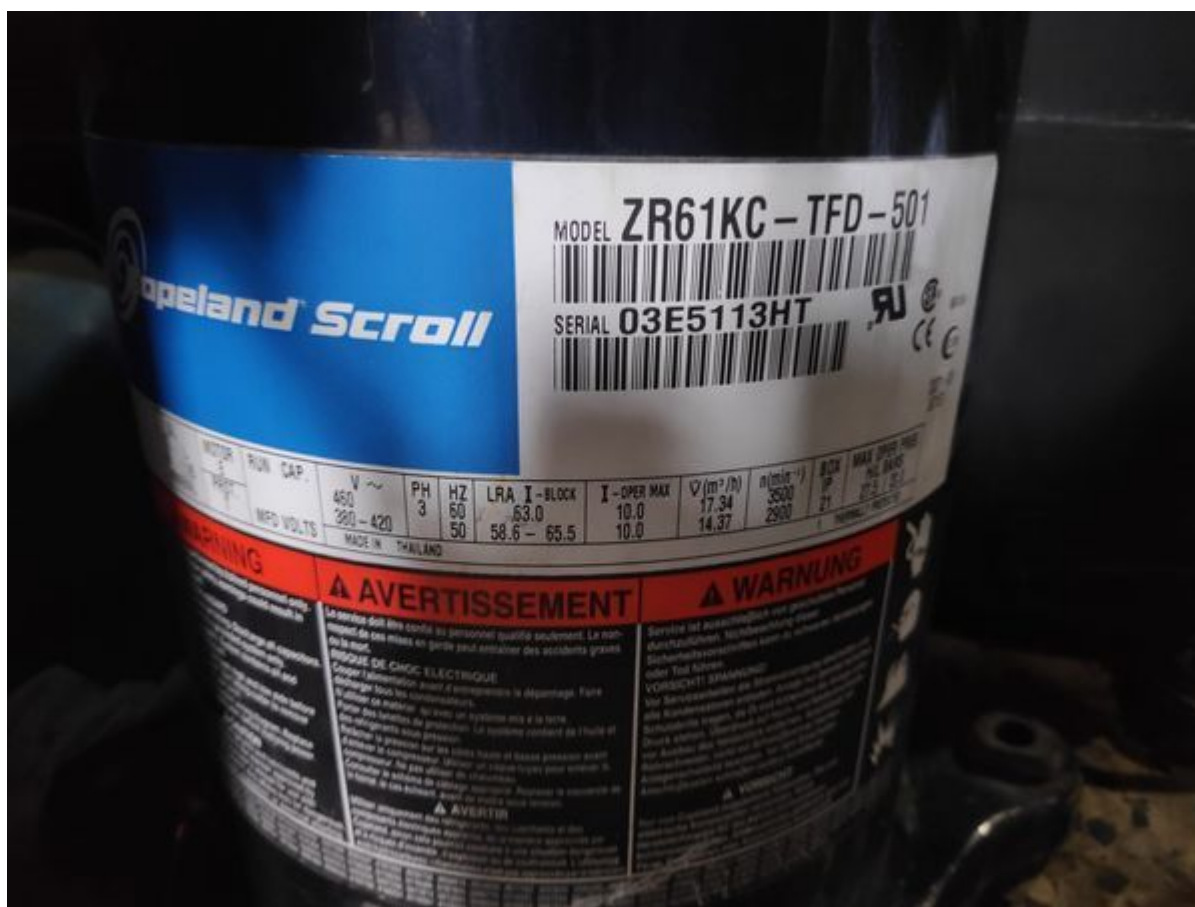

Mbsm.pro, COMPRESSOR, ZR61KC-TFD-522, SCROLL, R22, 3 PHASE, COPELAND, chiller, 14570 w, 49700 btu, 5 Hp

written by Lilianne | 24 February 2022

Private Picture Copyright : WWW.MBSM.PRO

Mbsm.pro, COMPRESSOR, ZR61KC-TFD-522, SCROLL, R22, 3 PHASE, COPELAND, chiller, 14570 w, 49700 btu, 5 Hp