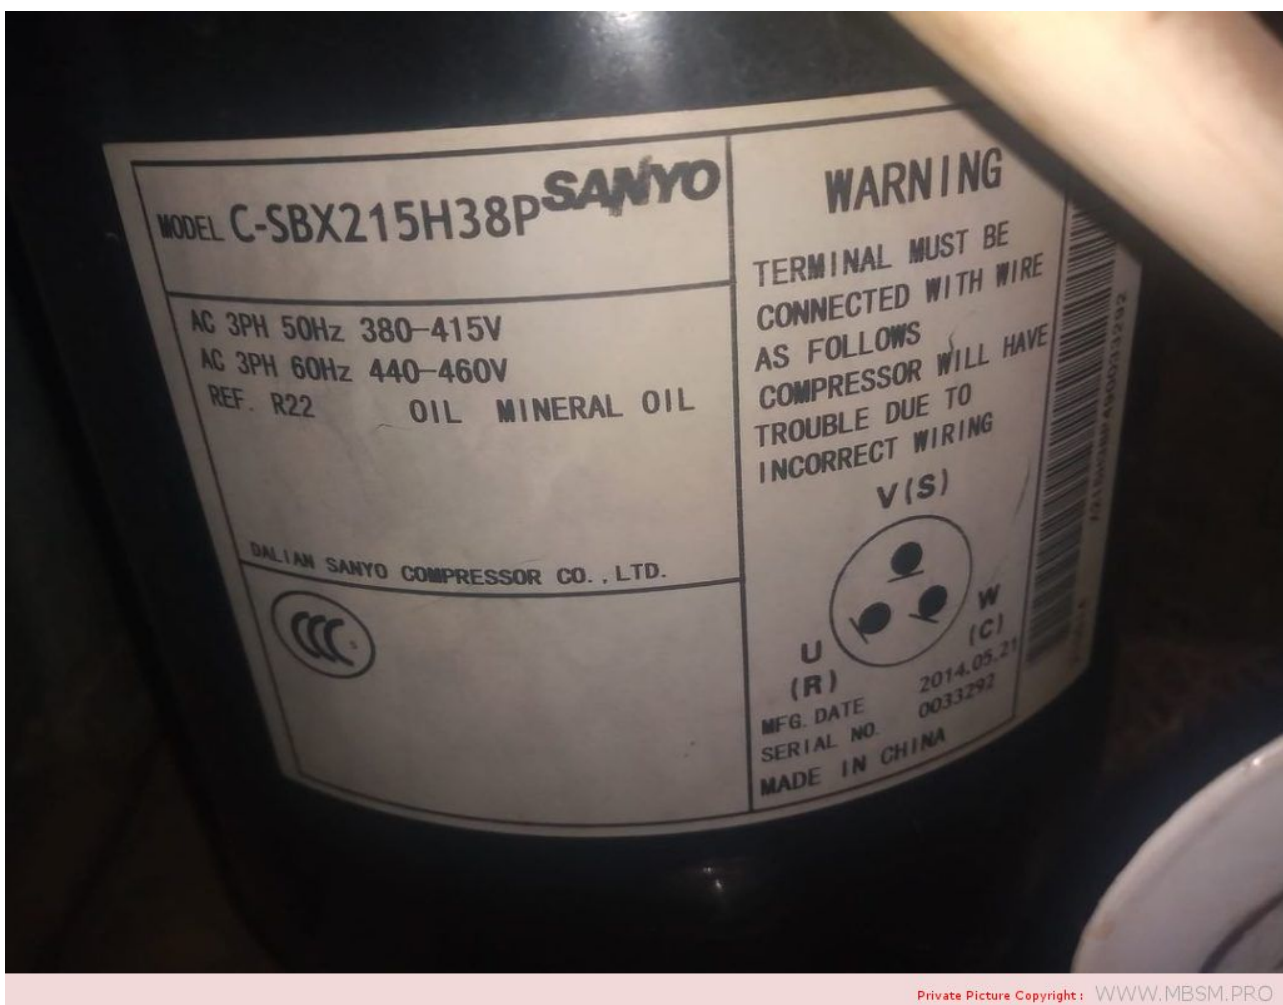

# Mbsm.pro, Compressor, C-Sb, C-Sc, Series, Scroll, C-SBX215H38P, Sanyo C-SB Scroll Compressor, 6 hp, 3 phases, 60000 btu/h, 17.7 kw

written by Lilianne | 15 April 2022

Mbsm.pro, Compressor, C-Sb, C-Sc, Series, Scroll, C-SBX215H38P, Sanyo C-SB Scroll Compressor, 6 hp, 3 phases, 60000 btu/h, 17.7 kw