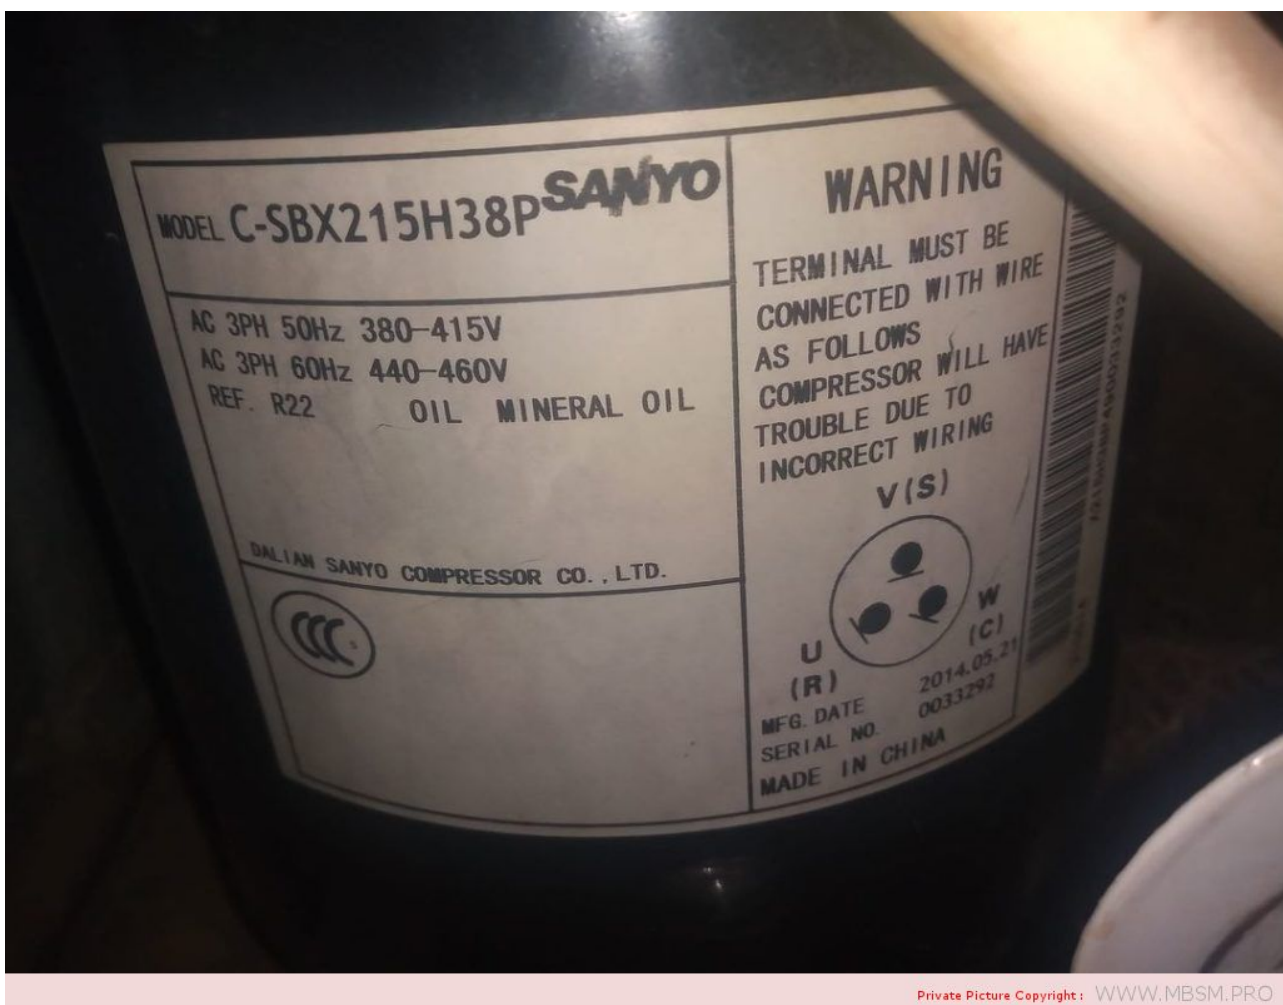

Mbsm.pro, Compressor, C-Sb, C-Sc, Series, Scroll, C-SBX215H38P, Sanyo C-SB Scroll Compressor, 6 hp, 3 phases, 60000 btu/h, 17.7 kw

written by Lilianne | 15 April 2022

Mbsm.pro, Compressor, C-Sb, C-Sc, Series, Scroll, C-SBX215H38P, Sanyo C-SB Scroll Compressor, 6 hp, 3 phases, 60000 btu/h, 17.7 kw