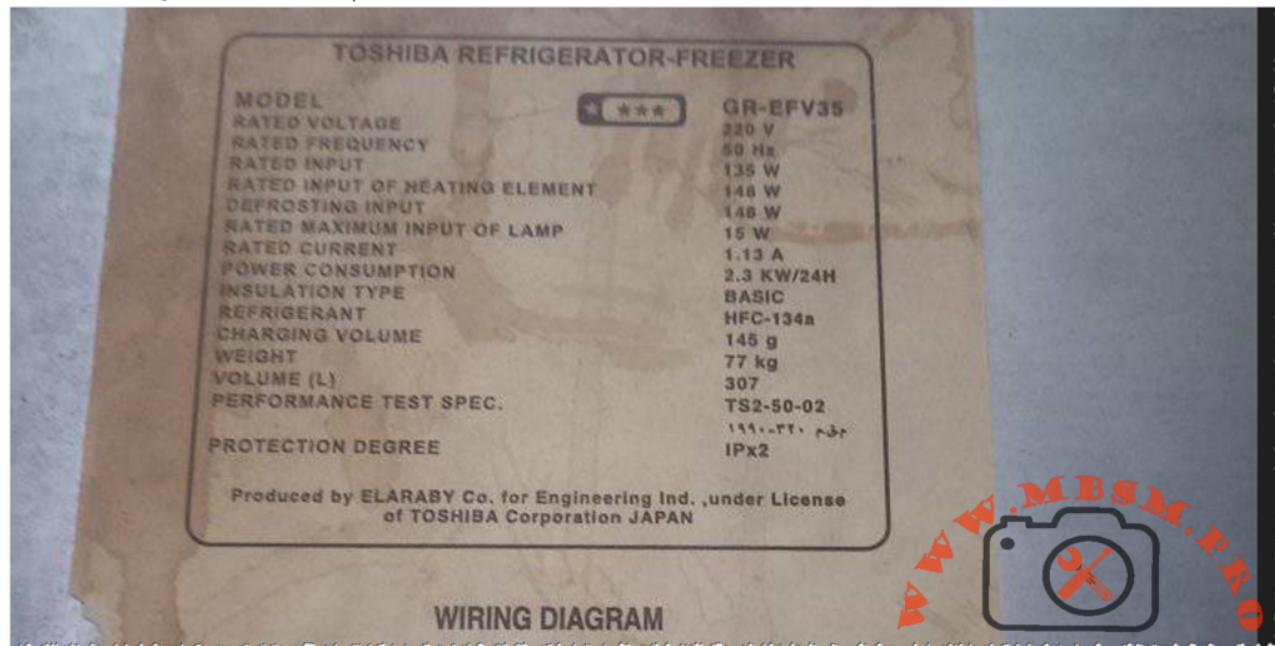

Mbsm.pro, TOSHIBA, REFRIGERATOR,  
FREEZER, GR-EFV35, 12 feet, 3 D00R,  
307 L, compressor, 1/5 hp, 140 w,  
lbp, r134a, 145 g

Category: Refrigerator

written by Lilianne | 9 March 2024

Mbsm.pro, TOSHIBA, REFRIGERATOR, FREEZER, GR-EFV35, 12 feet, 3 D00R, 307 L,  
compressor, 1/5 hp, 140 w, lbp, r134a, 145 g