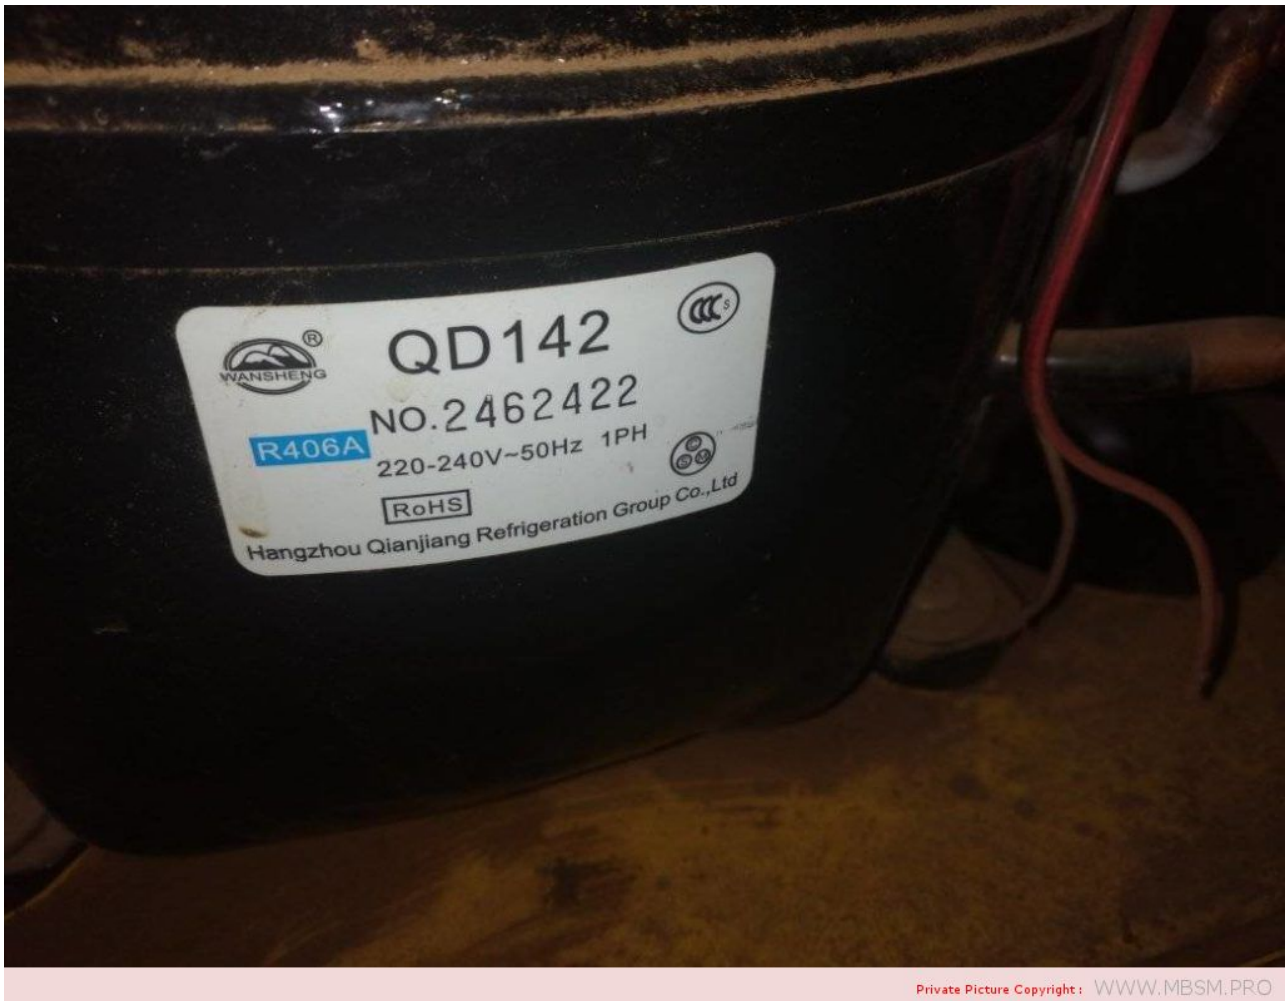

# Mbsm.pro, Compressor, Westron, QD142H, LBP, 3/8 hp, 333 w, 220-240V/50Hz

written by Lilianne | 13 April 2022

Mbsm.pro, Compressor, Westron, QD142H, LBP, 3/8 hp, 333 w,  
220-240V/50Hz