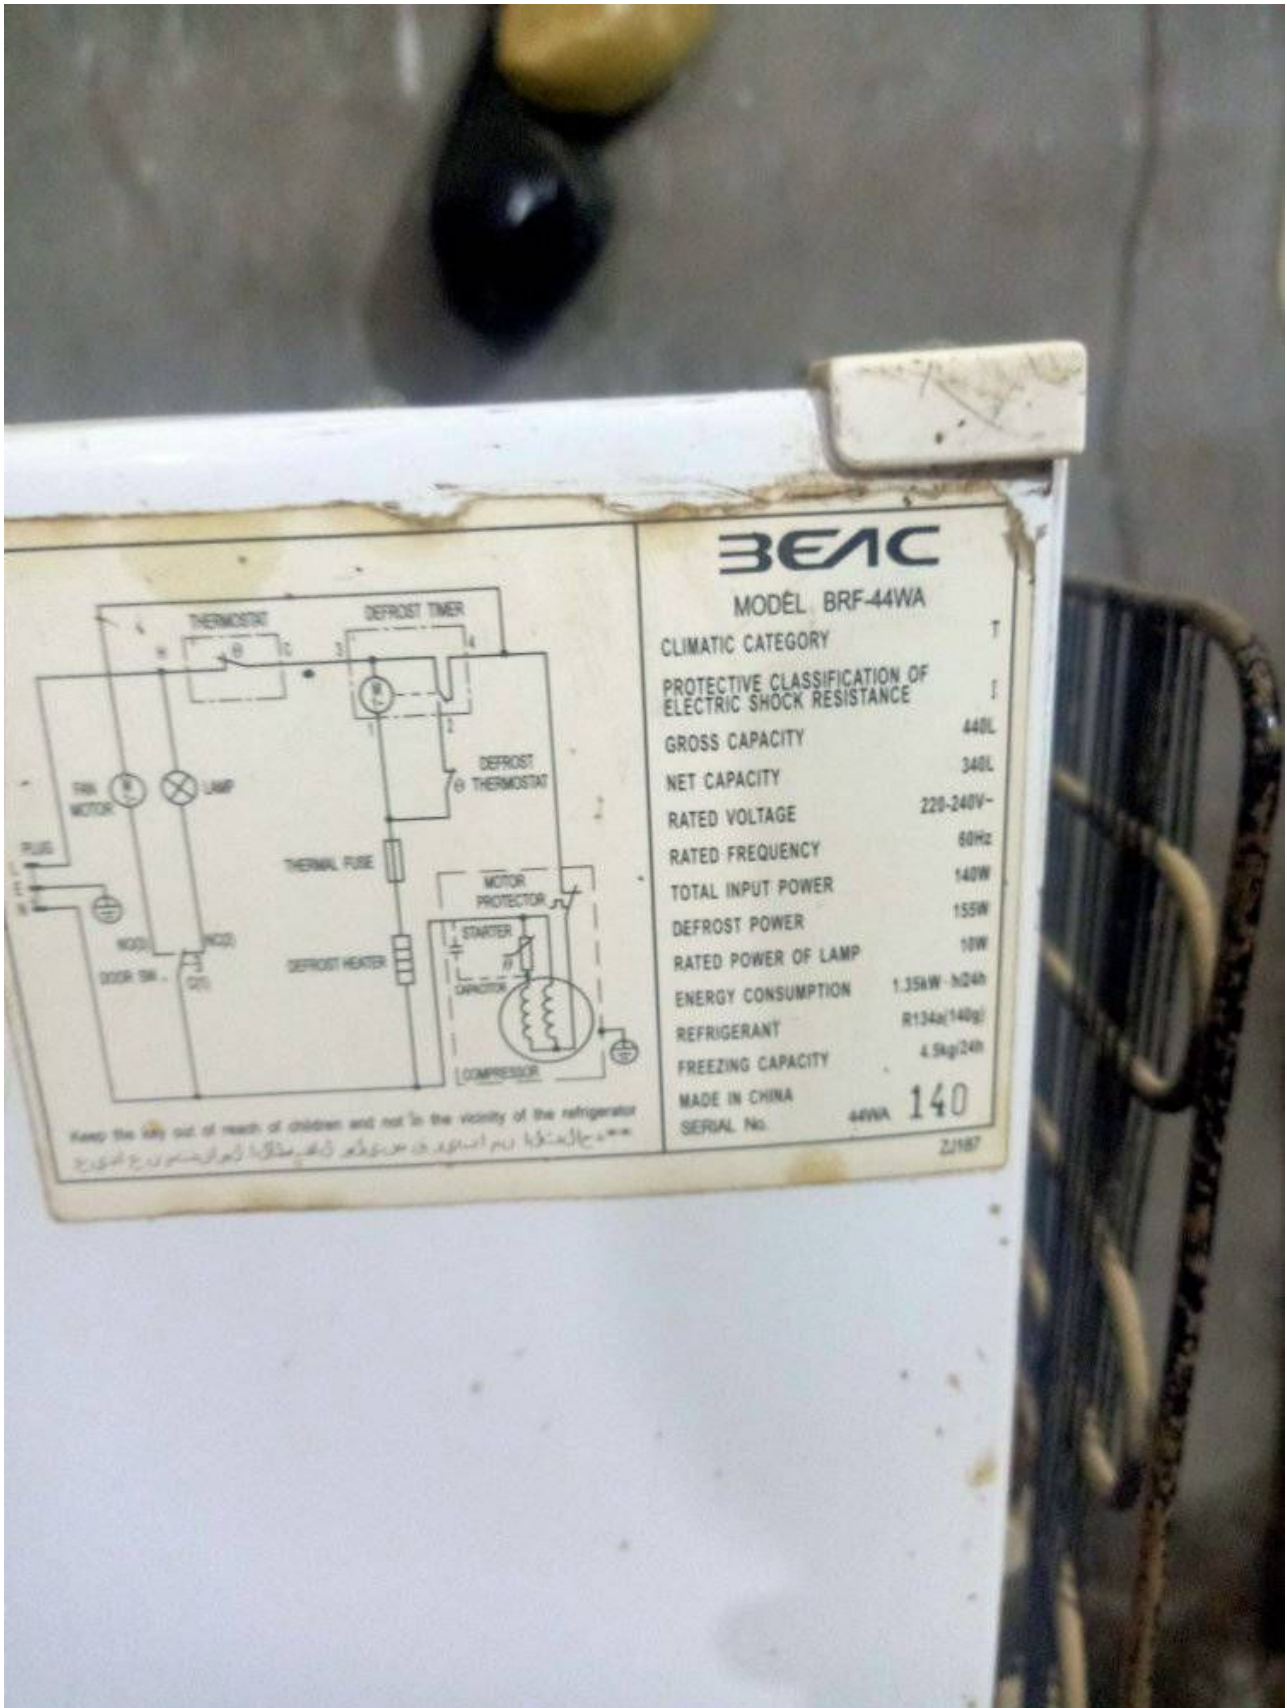

**Mbsm.pro, refrigerator, No
frost, brf-44wa, 44wa-140,12
feet, 340wL, 140 w,
Compressor, 1/5 hp, r134a,
140 G, defrost power 155 w**

written by Lilianne | 10 August 2022

BEAC

MODEL BRF-44WA

CLIMATIC CATEGORY	T
PROTECTIVE CLASSIFICATION OF ELECTRIC SHOCK RESISTANCE	I
GROSS CAPACITY	448L
NET CAPACITY	348L
RATED VOLTAGE	220-240V
RATED FREQUENCY	60Hz
TOTAL INPUT POWER	140W
DEFROST POWER	155W
RATED POWER OF LAMP	10W
ENERGY CONSUMPTION	1.35kW/24h
REFRIGERANT	R134a(140g)
FREEZING CAPACITY	4.9kg/24h
MADE IN CHINA	
SERIAL No.	44WA 140
	2/197

Keep the key out of reach of children and not in the vicinity of the refrigerator
 نگه دارید کلید را دور از دسترس کودکان و در نزدیکی یخچال نگذارید

Private Picture Copyright : WWW.MBSM.PRO

Mbsm.pro, refrigerator, No frost, brf-44wa, 44wa-140,12 feet, 340wL, 140 w, Compressor, 1/5 hp, r134a, 140 G, defrost power 155 w