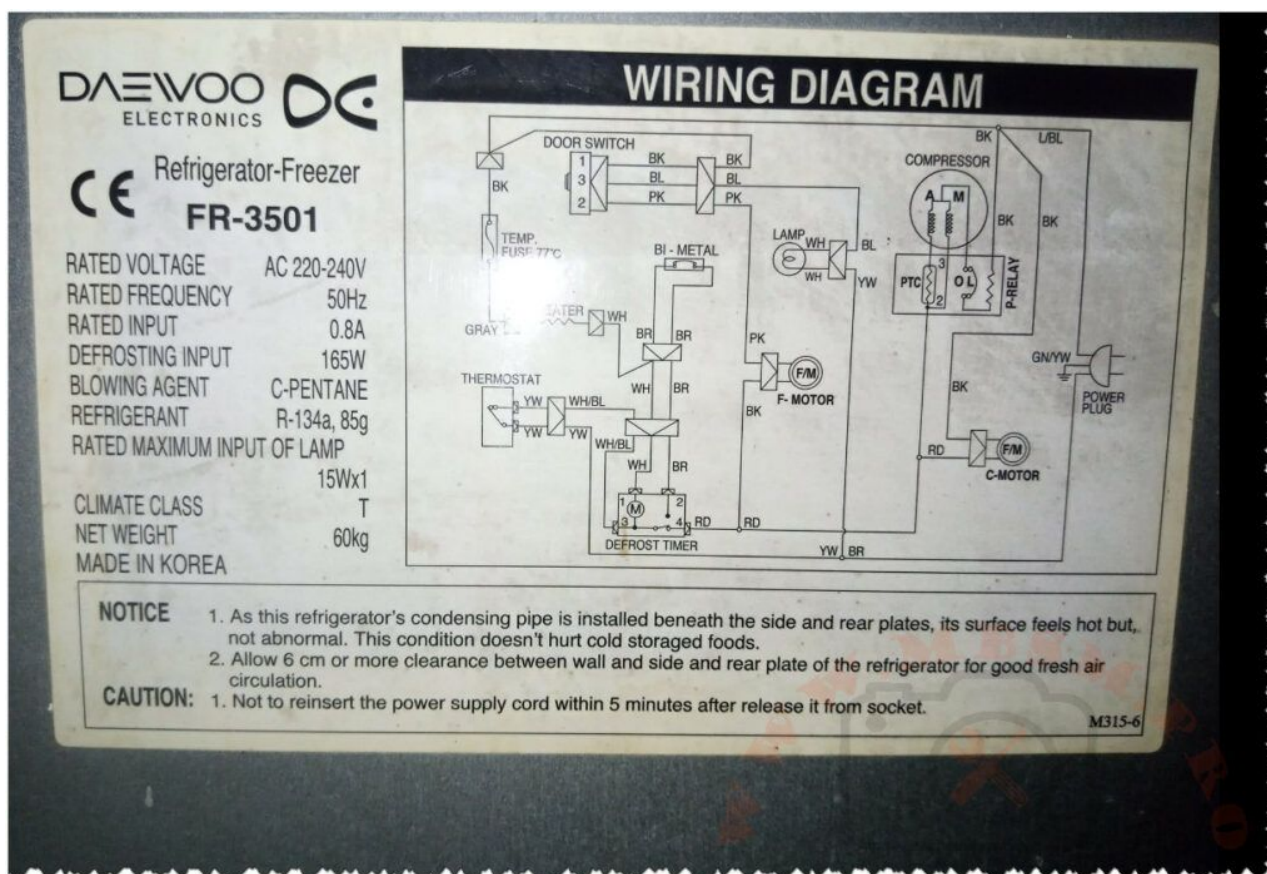

Mbsm.pro, DAEWOO, Refrigerator-Freezer, 350 l, FR-3501, AC 220-240V, 0.8 a, 165 w, compressor, 1/5 hp, R-134a, 85g, HSL25YE-5, 1bp, R-134a, 85g

written by Lilianne | 29 January 2024

Private Picture Copyright : WWW.MBSM.PRO

Mbsm.pro, DAEWOO, Refrigerator-Freezer, 350 l, FR-3501, AC 220-240V, 0.8 a, 165 w, compressor, 1/5 hp, R-134a, 85g, HSL25YE-5, 1bp, R-134a, 85g

**Mbsm.pro, Unionaire,
Refrigerator, RN-350VS-C20,
RN-350 M, 350 L, compressor,
1/5 hp, 130 w, r600a, 42 G,
0.87A**