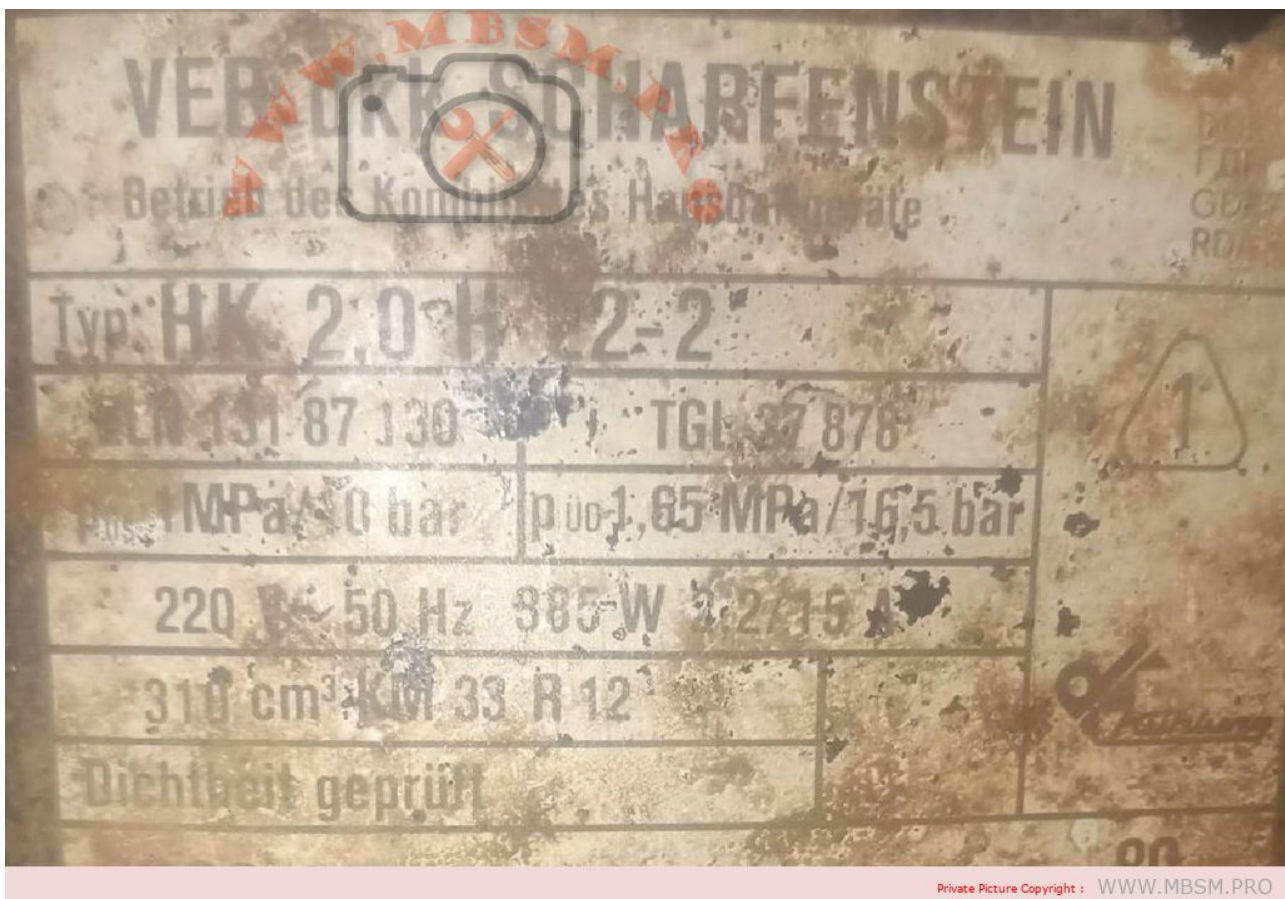

**Mbsm.pro, Compressor,
tgl27878, tgl27 878, VEB dkk
Scharfenstein, 1993, R12, 3/8
hp++, 1/2 hp-, 385 w, Cooling
Compressor, 0 °C 10 °C,
Replaced by GP12TB**

written by Lilianne | 26 April 2023

Mbsm.pro, Compressor, tgl27878, tgl27 878, VEB dkk
Scharfenstein, 1993, R12, 3/8 hp++, 1/2 hp-, 385 w, Cooling
Compressor, 0 °C 10 °C, Replaced by GP12TB