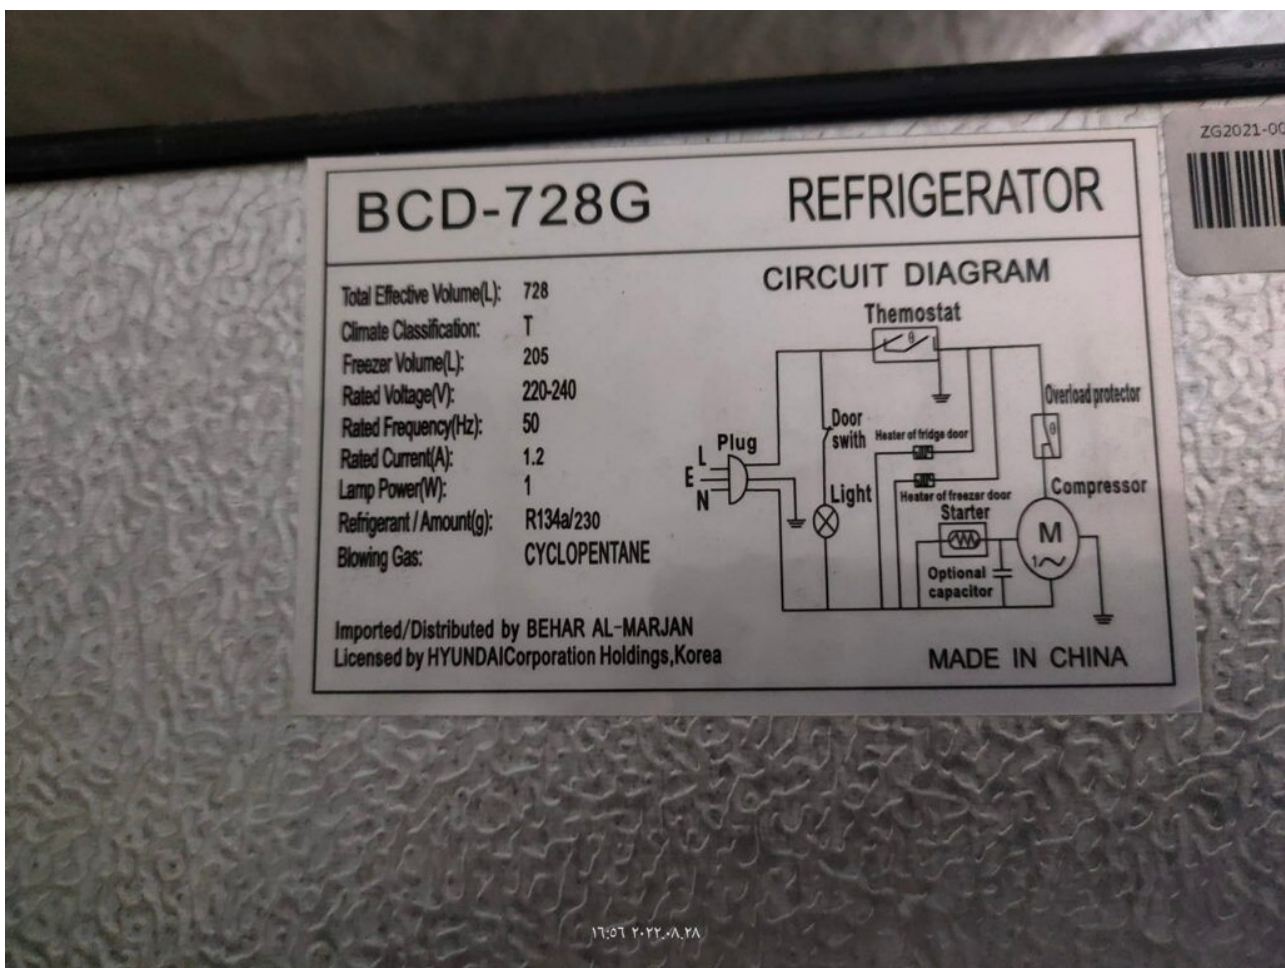

**Mbsm.pro, Compressor,
Hitachi, WL16H10DAN, 1/5 hp,
1bp, 180 w, inverter,
refrigerator, r-v720puk1k, r-
v600ps3k, 4 doors, 24 feet,
698 liters**

written by Lilianne | 12 September 2022

Mbsm.pro, Compressor, Hitachi, WL16H10DAN, 1/5 hp, lbp, 180 w, inverter, refrigerator, r-v720puk1k, r-v600ps3k, 4 doors, 24 feet, 698 liters

BCD-728G

written by Lilianne | 12 September 2022

Mbsm.pro, Refrigerator, BCD-728G, 728 L, 4 Doors, Class T, Compressor, K270CZ1, 1/3++, DONPER, Dongbei , R134a, 230 G