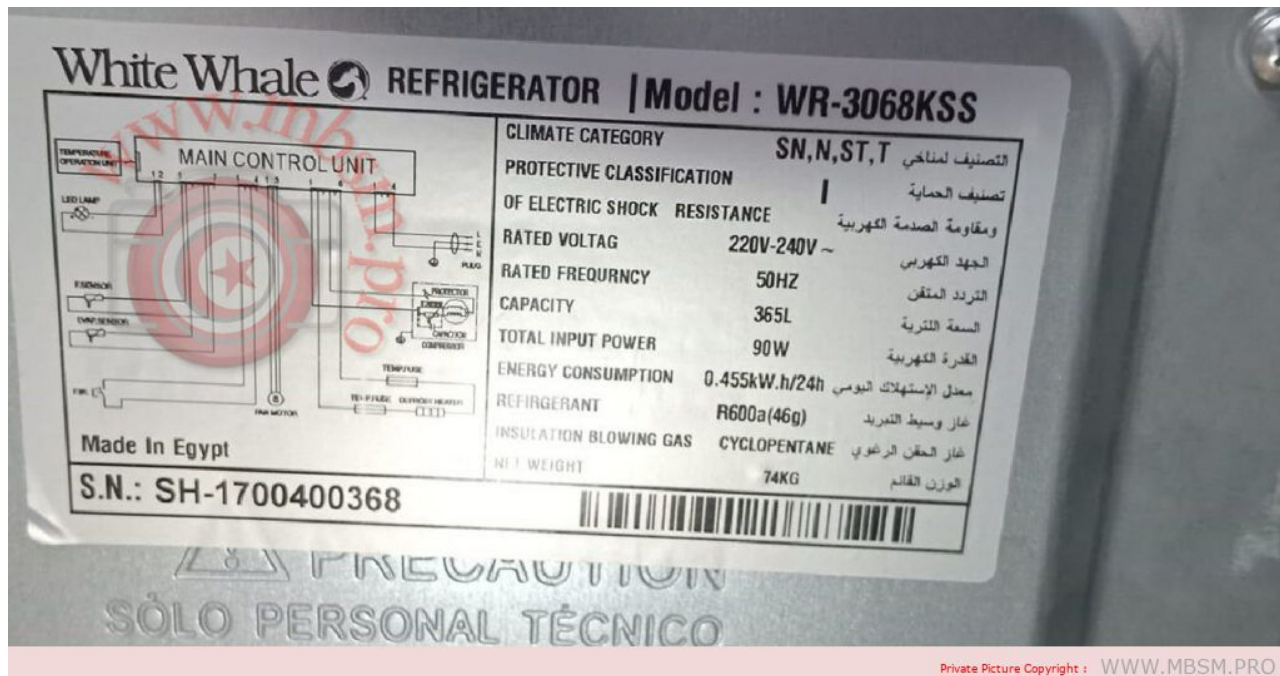

Mbsm.pro, D40CY1, compressor, Donper, R600a, 40cc, 1/10 HP

written by Lilianne | 1 September 2023

Mbsm.pro, D40CY1, compressor, Donper, R600a, 40cc, 1/10 HP