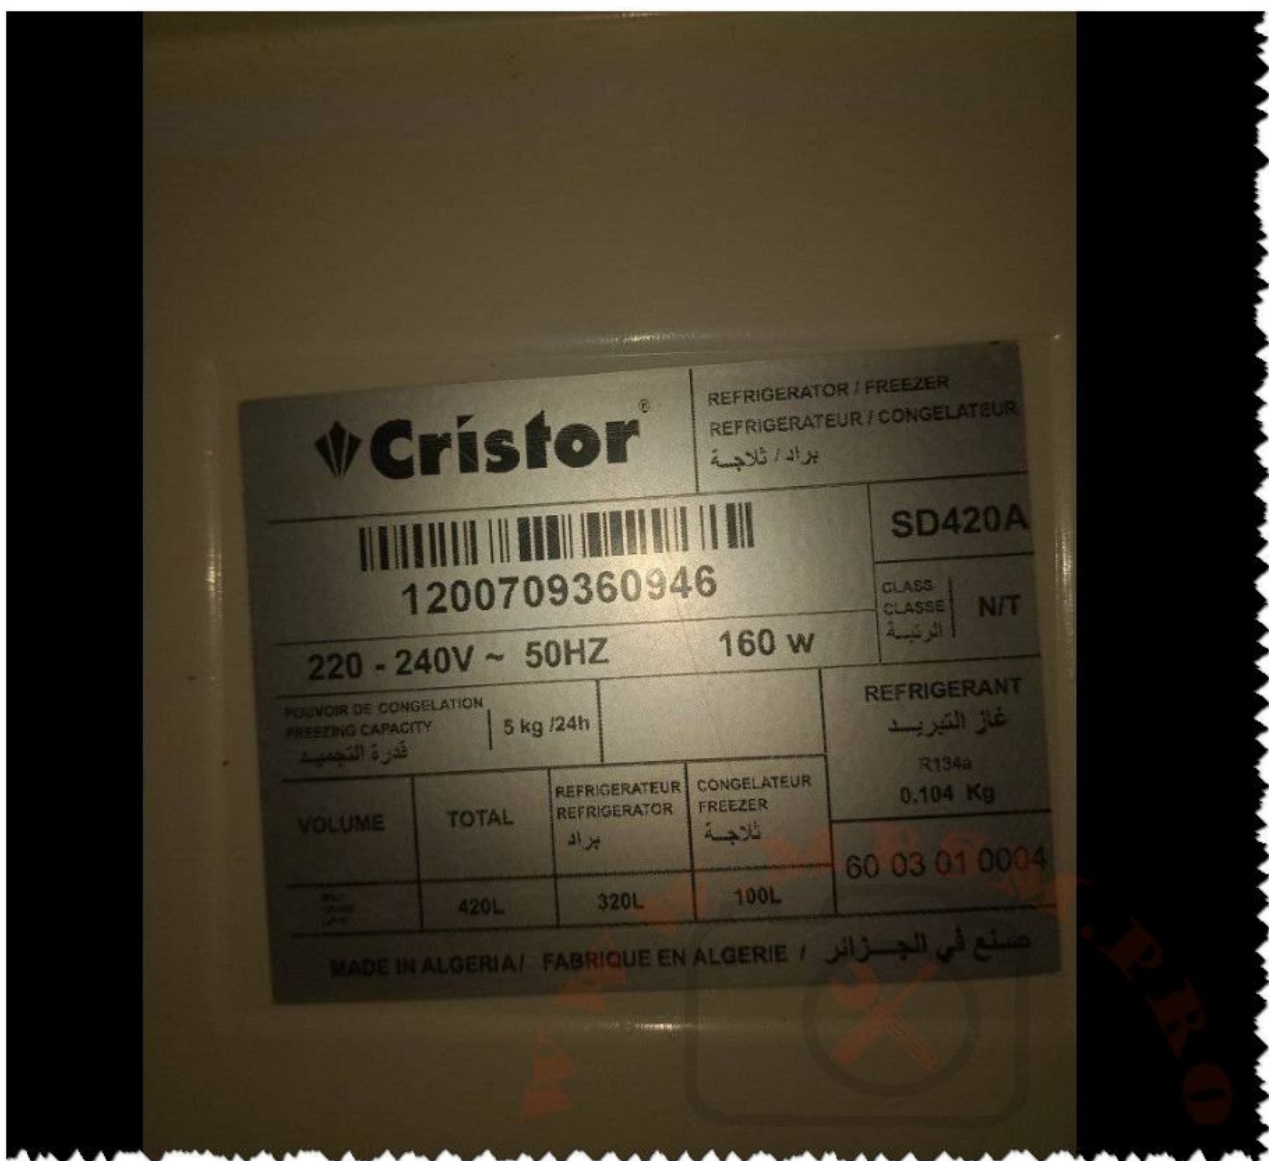

Mbsm.pro, Refregirator, UR-10/BCD-480, 420 L, Compressor, GUY75AA, LBP, R134a, 145 G, 1/4 hp, 1.30 A

written by Lilianne | 28 February 2024

Mbsm.pro, Refregirator, UR-10/BCD-480, 420 L, Compressor, GUY75AA, LBP, R134a, 145 G, 1/4 hp, 1.30 A

Mbsm.pro, Cristor, SD420A,

REFRIGERATOR, FREEZER, 220 – 240V ~ 50HZ, CLASSE N/T, 420 L, MADE IN ALGERIA, Compressor, 1/3 hp, r134a, 104 G

written by Lilianne | 28 February 2024

Private Picture Copyright : WWW.MBSM.PRO