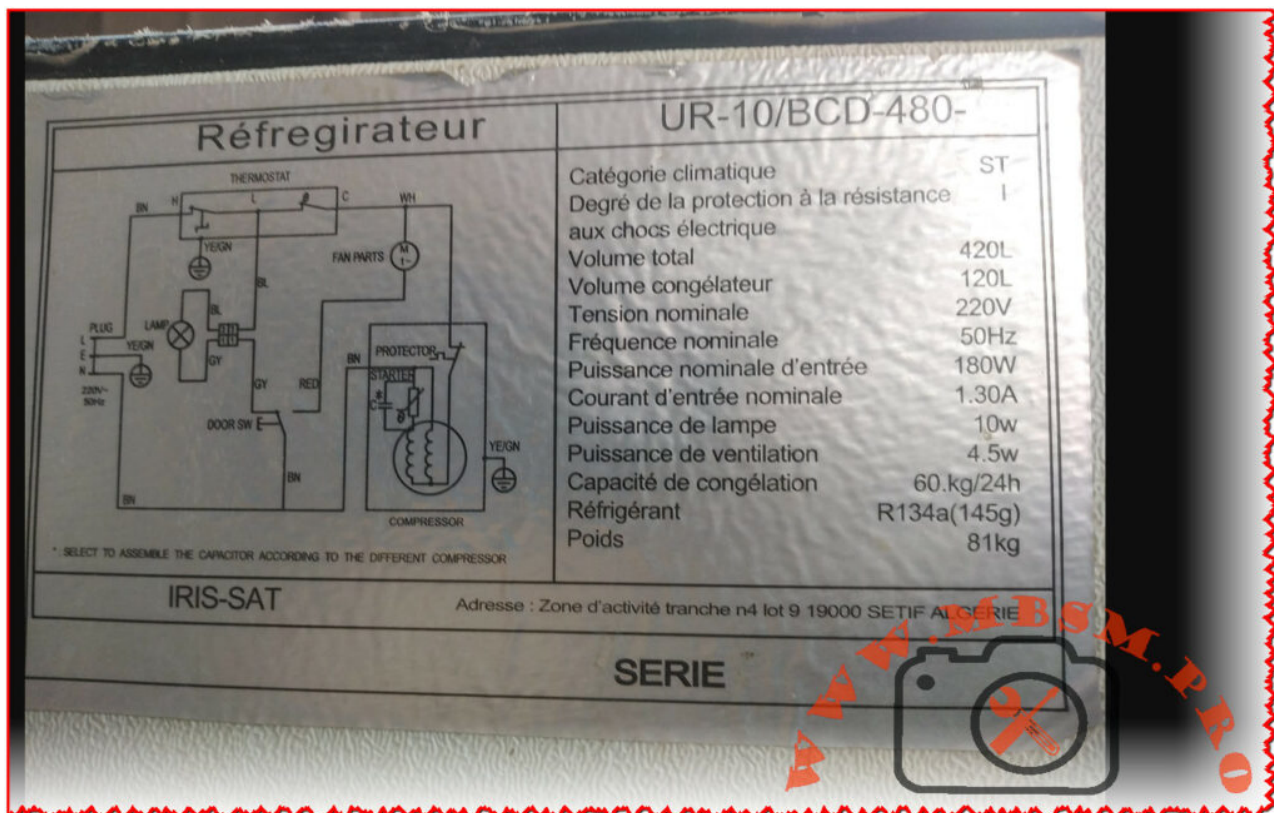

Mbsm.pro, Refregirator, UR-10/BCD-480, 420 L, Compressor, GUY75AA, LBP, R134a, 145 G, 1/4 hp, 1.30 A

written by Lilianne | 28 February 2024

Mbsm.pro, Refregirator, UR-10/BCD-480, 420 L, Compressor, GUY75AA, LBP, R134a, 145 G, 1/4 hp, 1.30 A

Mbsm.pro, Cristor, SD420A,

REFRIGERATOR, FREEZER, 220 – 240V ~ 50HZ, CLASSE N/T, 420 L, MADE IN ALGERIA, Compressor, 1/3 hp, r134a, 104 G

written by Lilianne | 28 February 2024

Private Picture Copyright : WWW.MBSM.PRO