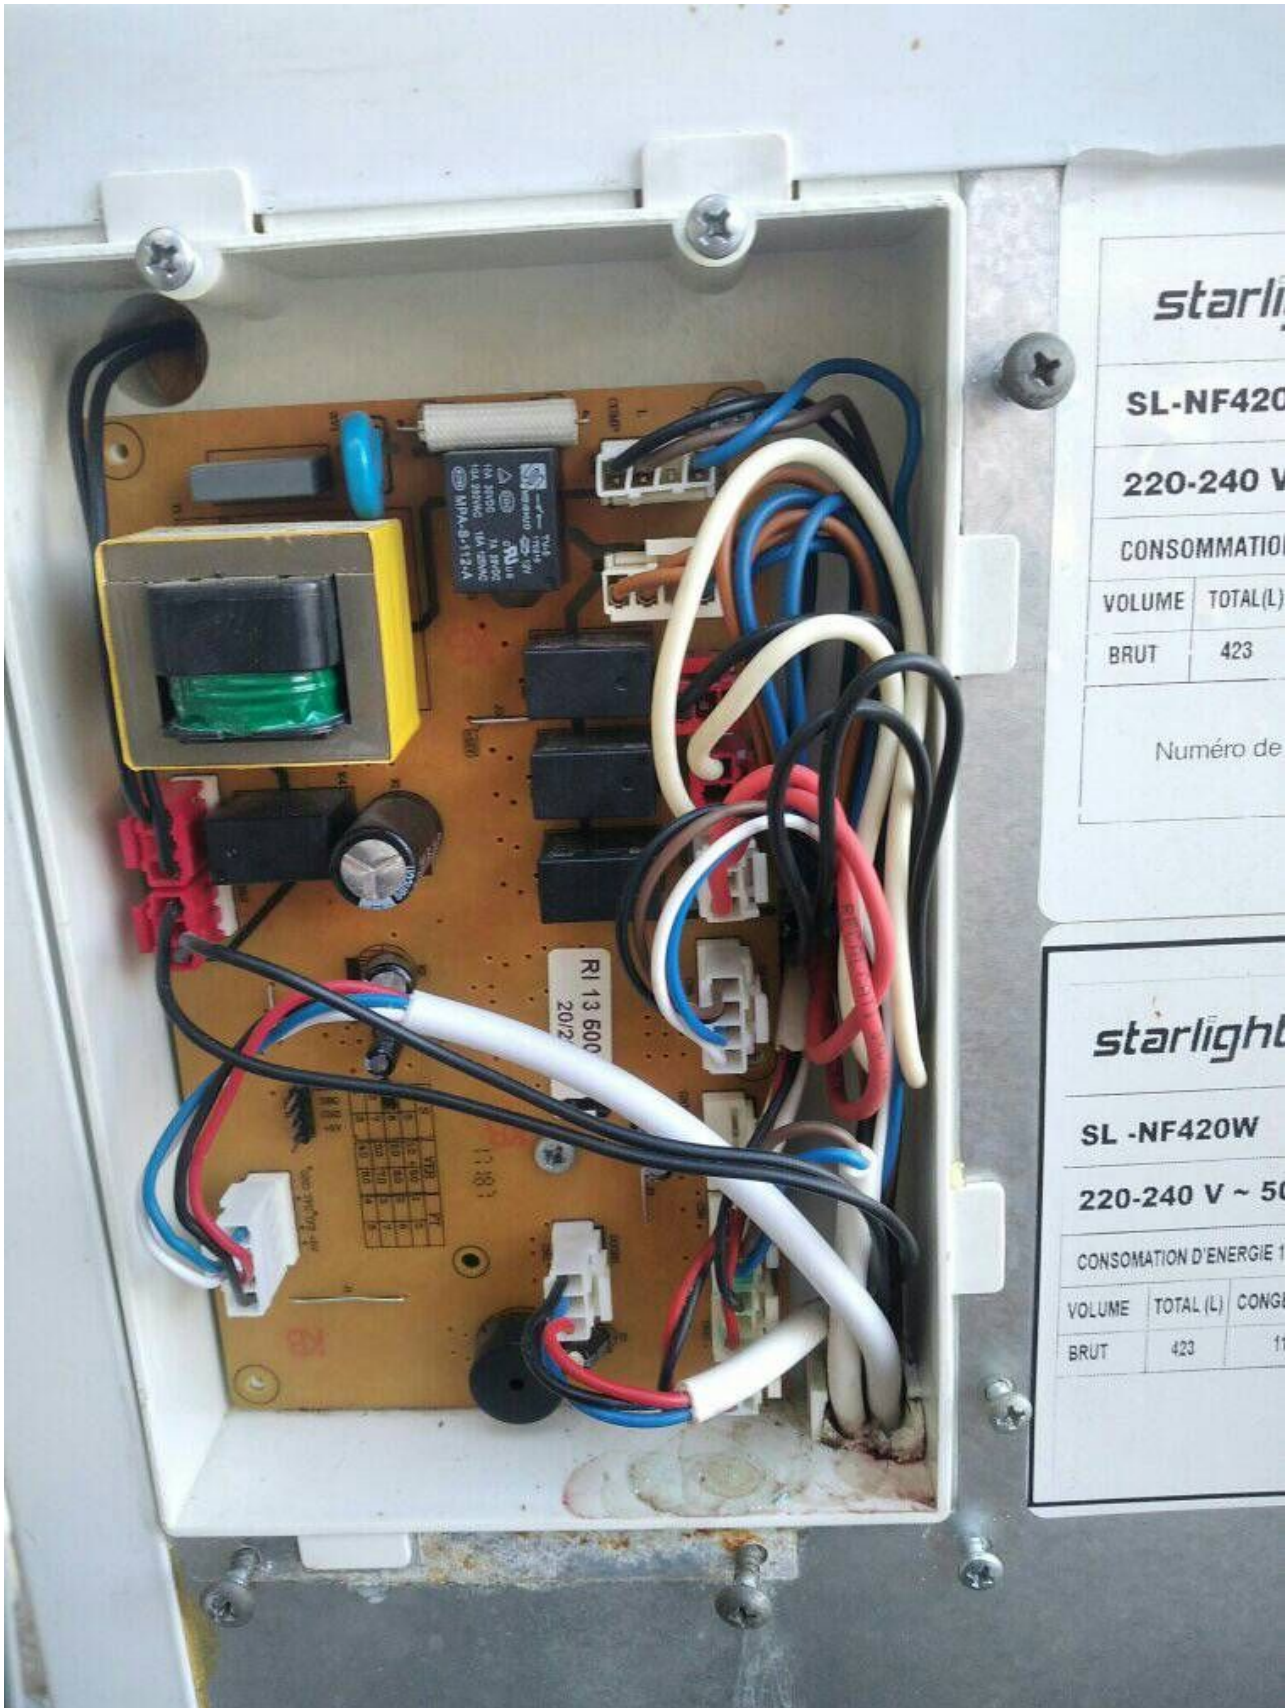

Mbsm.pro, Refregirator, UR-10/BCD-480, 420 L, Compressor, GUY75AA, LBP, R134a, 145 G, 1/4 hp, 1.30 A

written by Lilianne | 28 February 2024

Mbsm.pro, Refregirator, UR-10/BCD-480, 420 L, Compressor, GUY75AA, LBP, R134a, 145 G, 1/4 hp, 1.30 A

Mbsm.pro, Cristor, SD420A,

REFRIGERATOR, FREEZER, 220 – 240V ~ 50HZ, CLASSE N/T, 420 L, MADE IN ALGERIA, Compressor, 1/3 hp, r134a, 104 G

written by Lilianne | 28 February 2024

Private Picture Copyright : WWW.MBSM.PRO

Mbsm.pro, Cristor, SD420A, REFRIGERATOR, FREEZER, 220 – 240V ~ 50HZ, CLASSE N/T, 420 L, MADE IN ALGERIA, Compressor, 1/3 hp, r134a, 104 G

SL-nf420w

written by Lilianne | 28 February 2024

starlight

SL-NF420