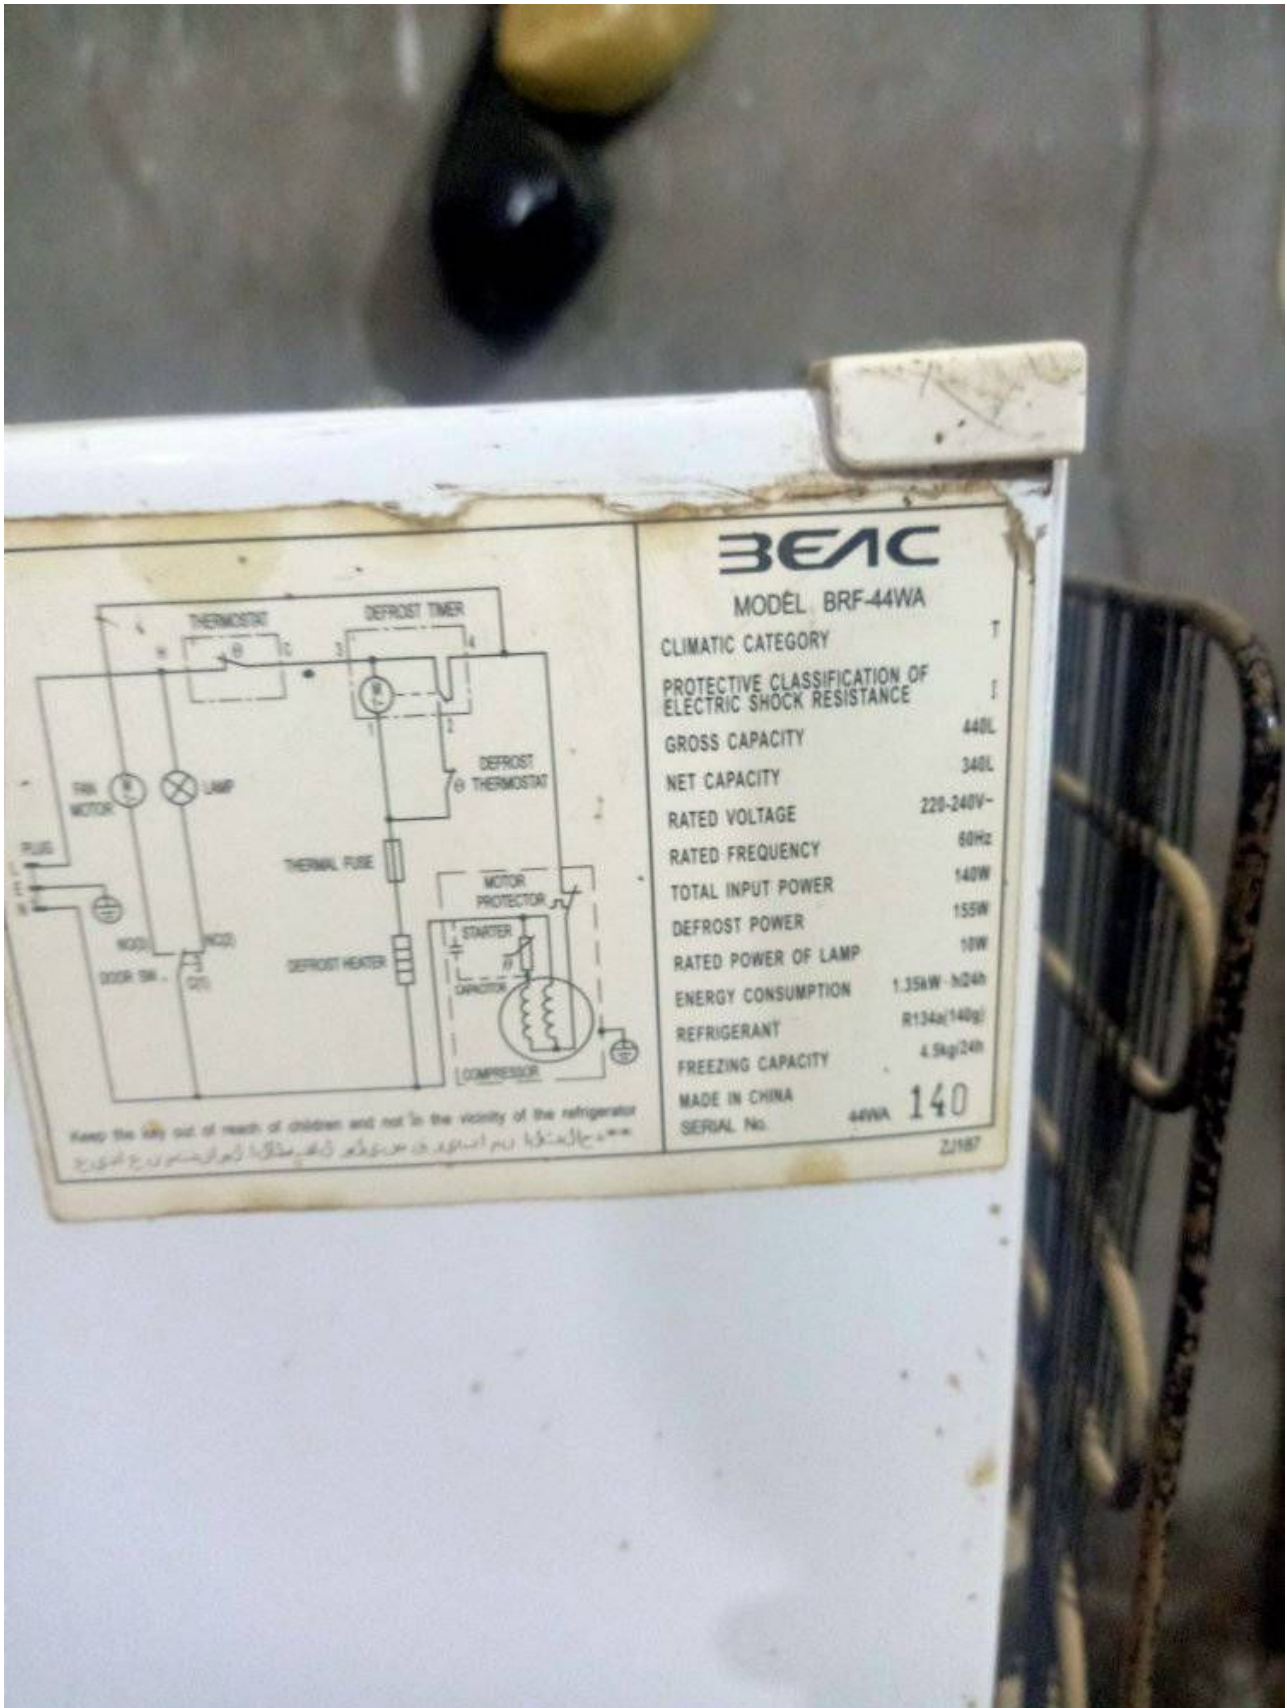

**Mbsm.pro, refrigerator, No  
frost, brf-44wa, 44wa-140,12  
feet, 340wL, 140 w,  
Compressor, 1/5 hp, r134a,  
140 G, defrost power 155 w**

written by Lilianne | 10 August 2022

**BEAC**

MODEL BRF-44WA

CLIMATIC CATEGORY	T
PROTECTIVE CLASSIFICATION OF ELECTRIC SHOCK RESISTANCE	I
GROSS CAPACITY	448L
NET CAPACITY	348L
RATED VOLTAGE	220-240V-
RATED FREQUENCY	60Hz
TOTAL INPUT POWER	140W
DEFROST POWER	155W
RATED POWER OF LAMP	10W
ENERGY CONSUMPTION	1.35kW-24h
REFRIGERANT	R134a(140g)
FREEZING CAPACITY	4.9kg/24h
MADE IN CHINA	
SERIAL No.	44WA 140