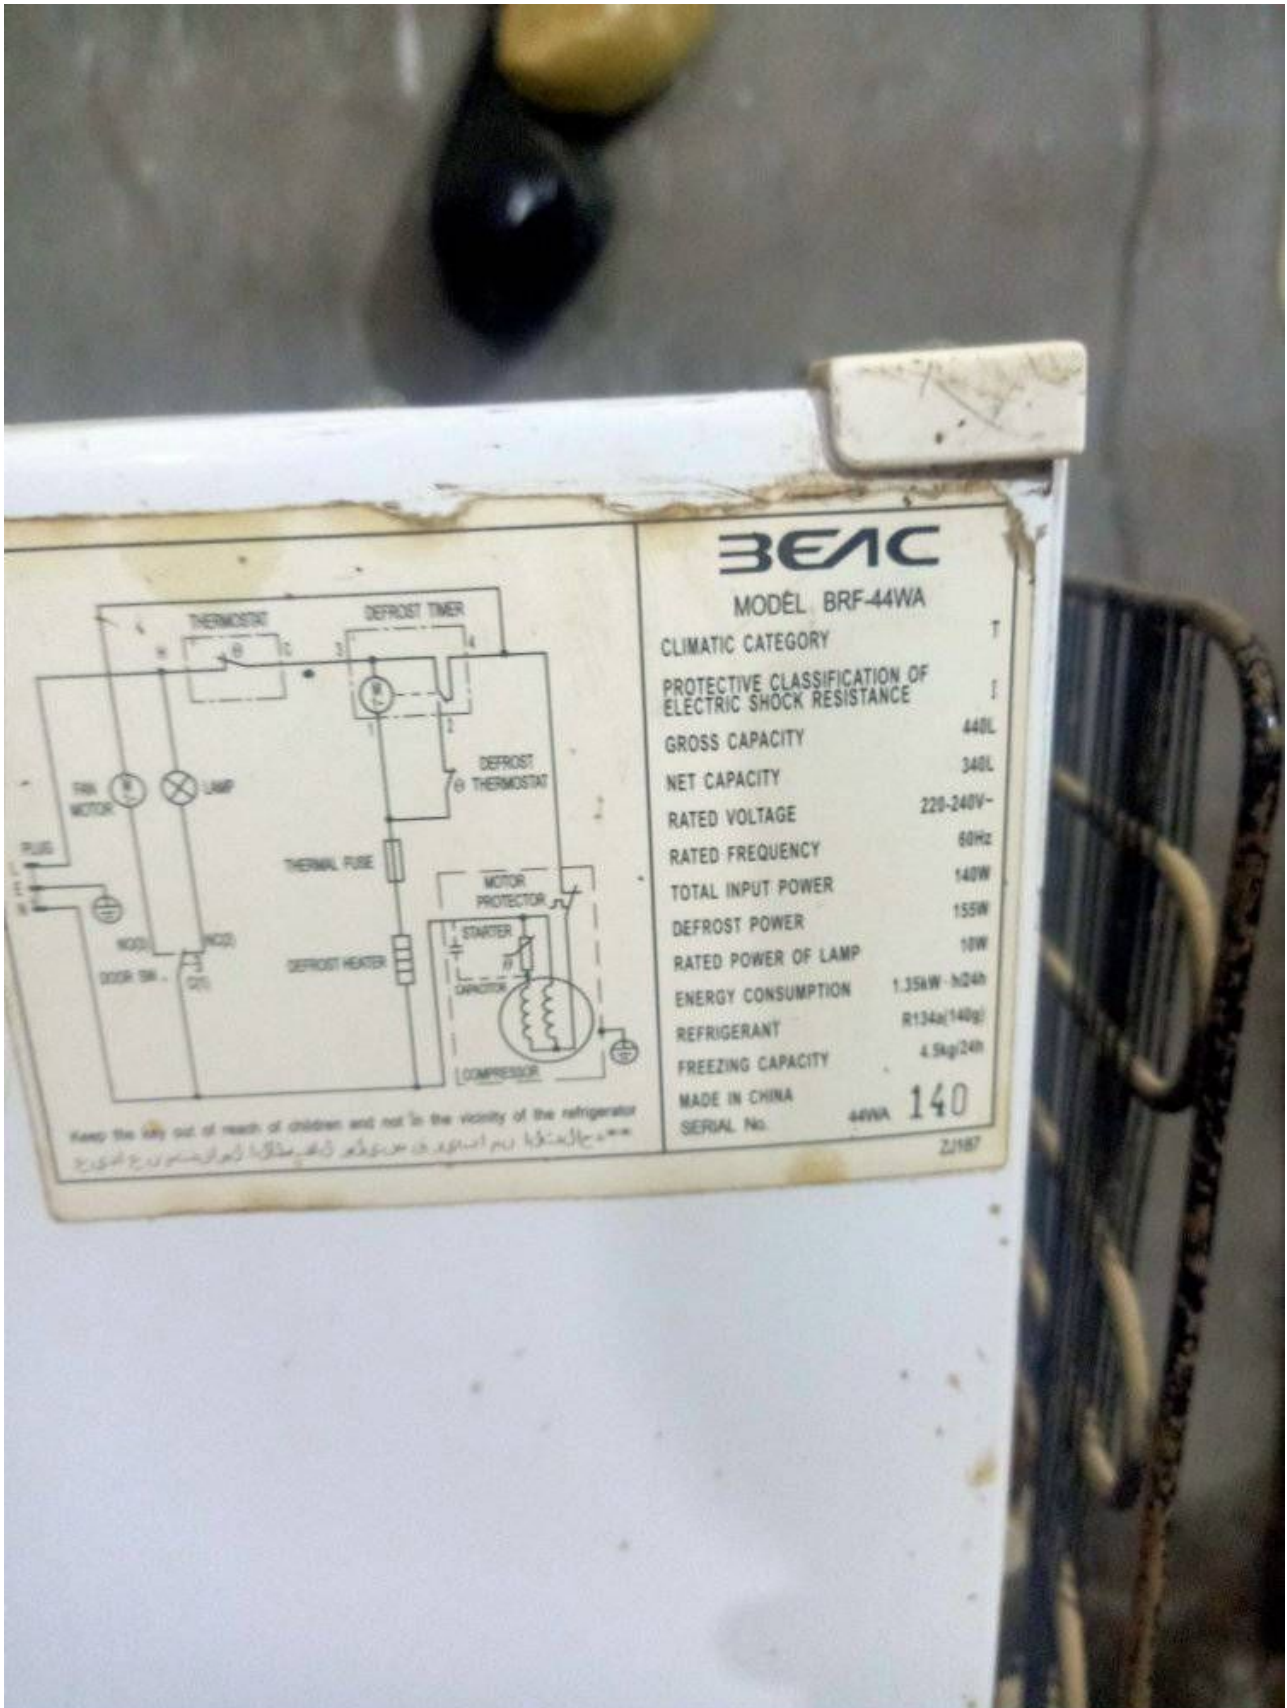

**Mbsm.pro, refrigerator, No
frost, brf-44wa, 44wa-140,12
feet, 340wL, 140 w,
Compressor, 1/5 hp, r134a,
140 G, defrost power 155 w**

written by Lilianne | 10 August 2022

BEAC

MODEL BRF-44WA

CLIMATIC CATEGORY	T
PROTECTIVE CLASSIFICATION OF ELECTRIC SHOCK RESISTANCE	I
GROSS CAPACITY	448L
NET CAPACITY	348L
RATED VOLTAGE	220-240V
RATED FREQUENCY	60Hz
TOTAL INPUT POWER	140W
DEFROST POWER	155W
RATED POWER OF LAMP	10W
ENERGY CONSUMPTION	1.35kW/24h
REFRIGERANT	R134a(140g)
FREEZING CAPACITY	4.9kg/24h
MADE IN CHINA	
SERIAL No.	44WA 140

Keep the key out of reach of children and not in the vicinity of the refrigerator
 نگه دارید کلید را دور از دسترس کودکان و در نزدیکی یخچال نگذارید

Private Picture Copyright : WWW.MBSM.PRO

Mbsm.pro, refrigerator, No frost, brf-44wa, 44wa-140, 12 feet, 340wL, 140 w, Compressor, 1/5 hp, r134a, 140 G, defrost power 155 w