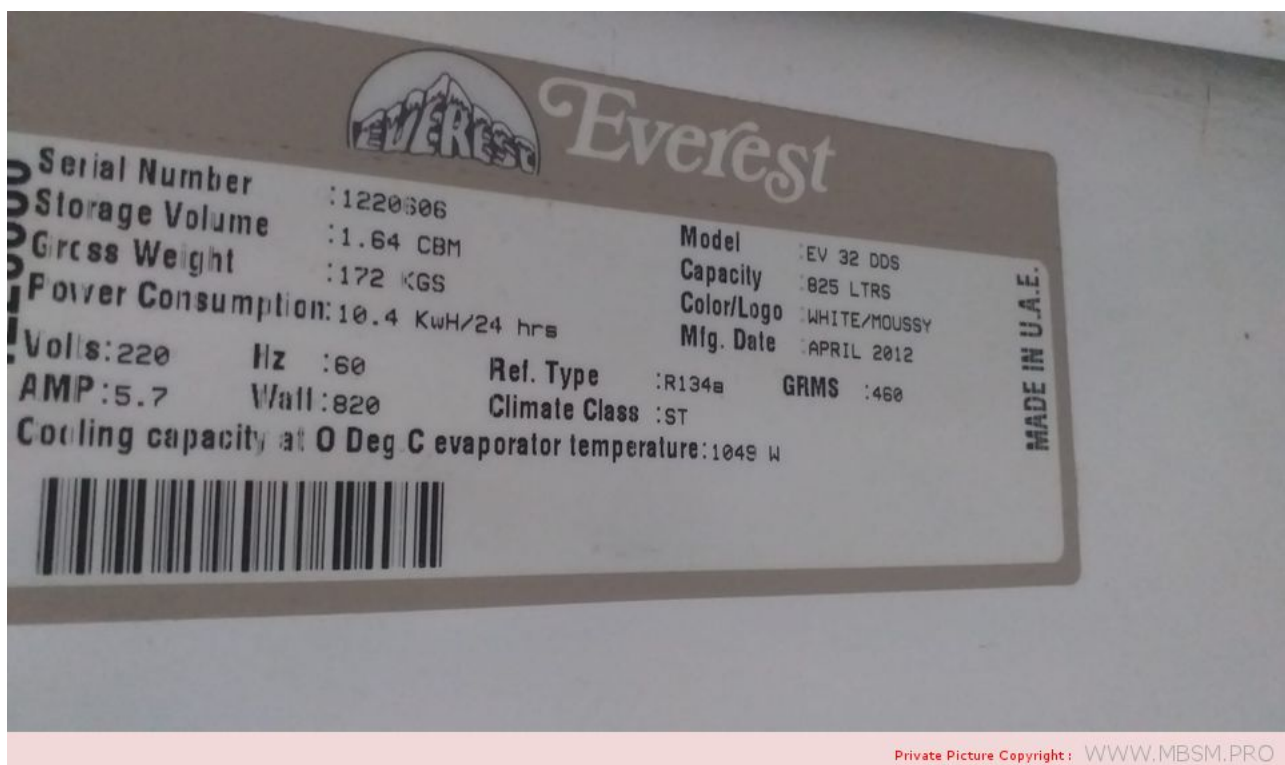

**Mbsm.pro, upright, double door, cooler, ev32dds, visi cooler, makeeverest, captive, consumption, EV 32 DDS, 825 L, Compressor, 3/8 Hp++, R134A, 460 G, 0.9/1.2 bar, Filtre 30Gr, Capillary, 0.42, 180 psi**

written by Lilianne | 18 March 2022

Mbsm.info, upright, double door, cooler, ev32dds, visi cooler, makeeverest, captive, consumption, EV 32 DDS, 825 L, Compressor, 3/8 Hp++, R134A, 460 G, 0.9/1.2 bar, Filtre 30Gr, Capillary, 0.42, 180 psi